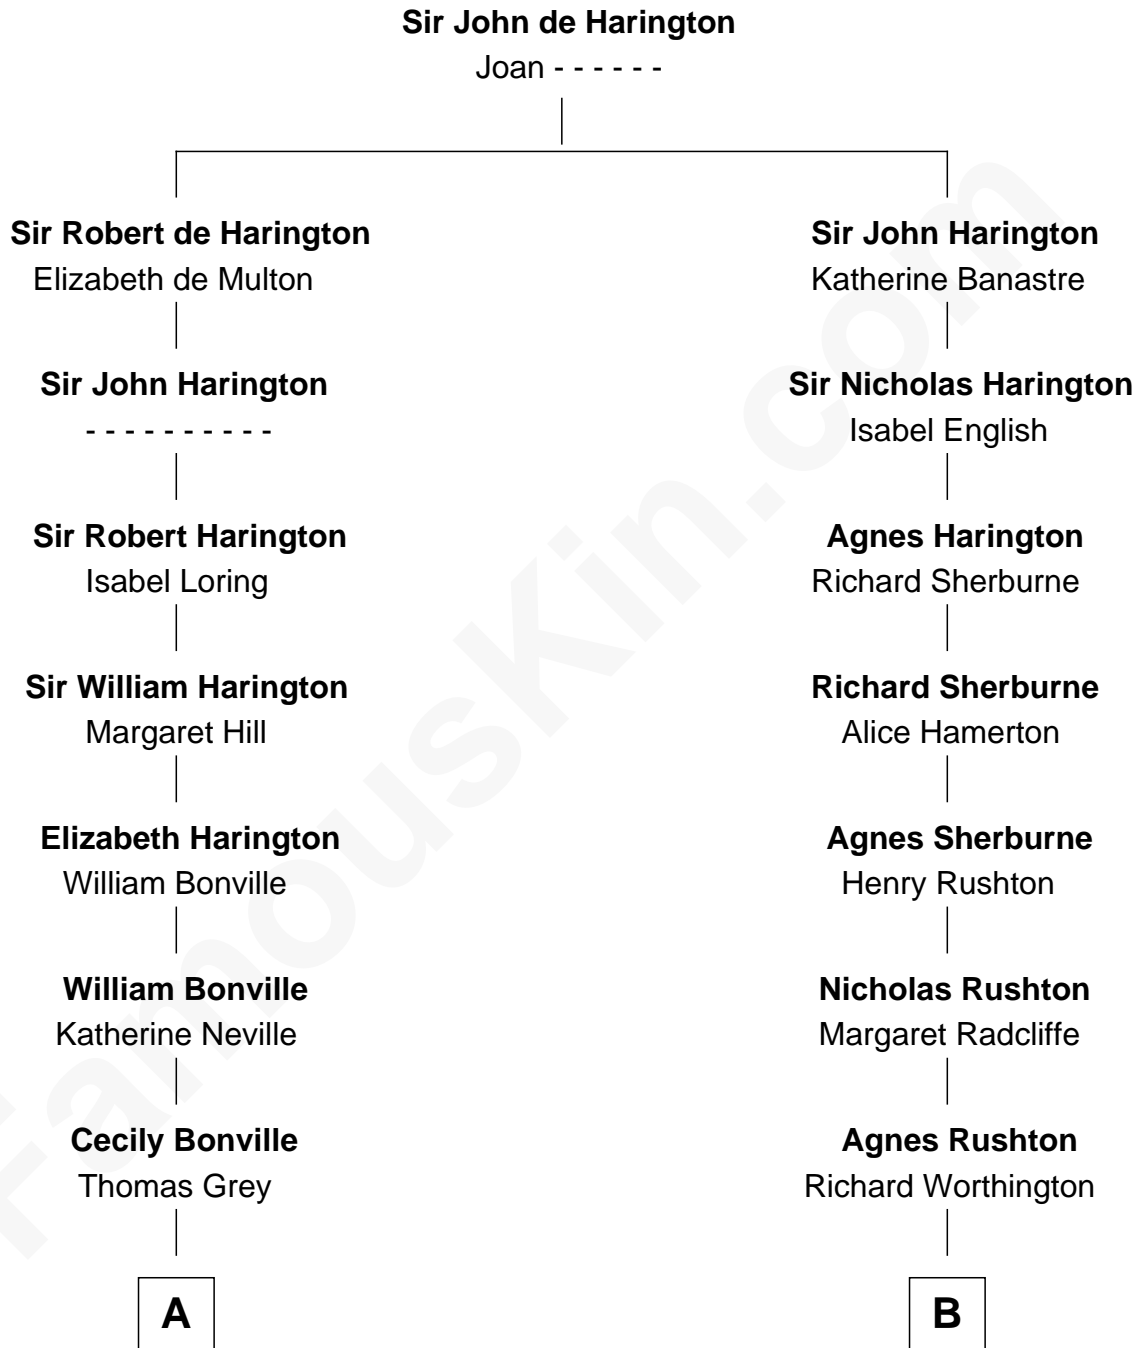

# FamousKin.com Relationship Chart of

**J. K. Simmons**  
*TV and Movie Actor*

17th cousin 4 times removed of

**Rutherford B. Hayes**  
*19th U.S. President*

**C**

—  
**Sedgwick Russell Hazen**

Mary Isabelle Barr

—  
**Lewis Jacob Hazen**

Emma Broaddus Lewis

—  
**Ruth Hazen**

Col. Ralph Archibald Kimble

—  
**Patricia Kimble**

Dr. Donald William Simmons

—  
**J. K. Simmons**

*TV and Movie Actor*