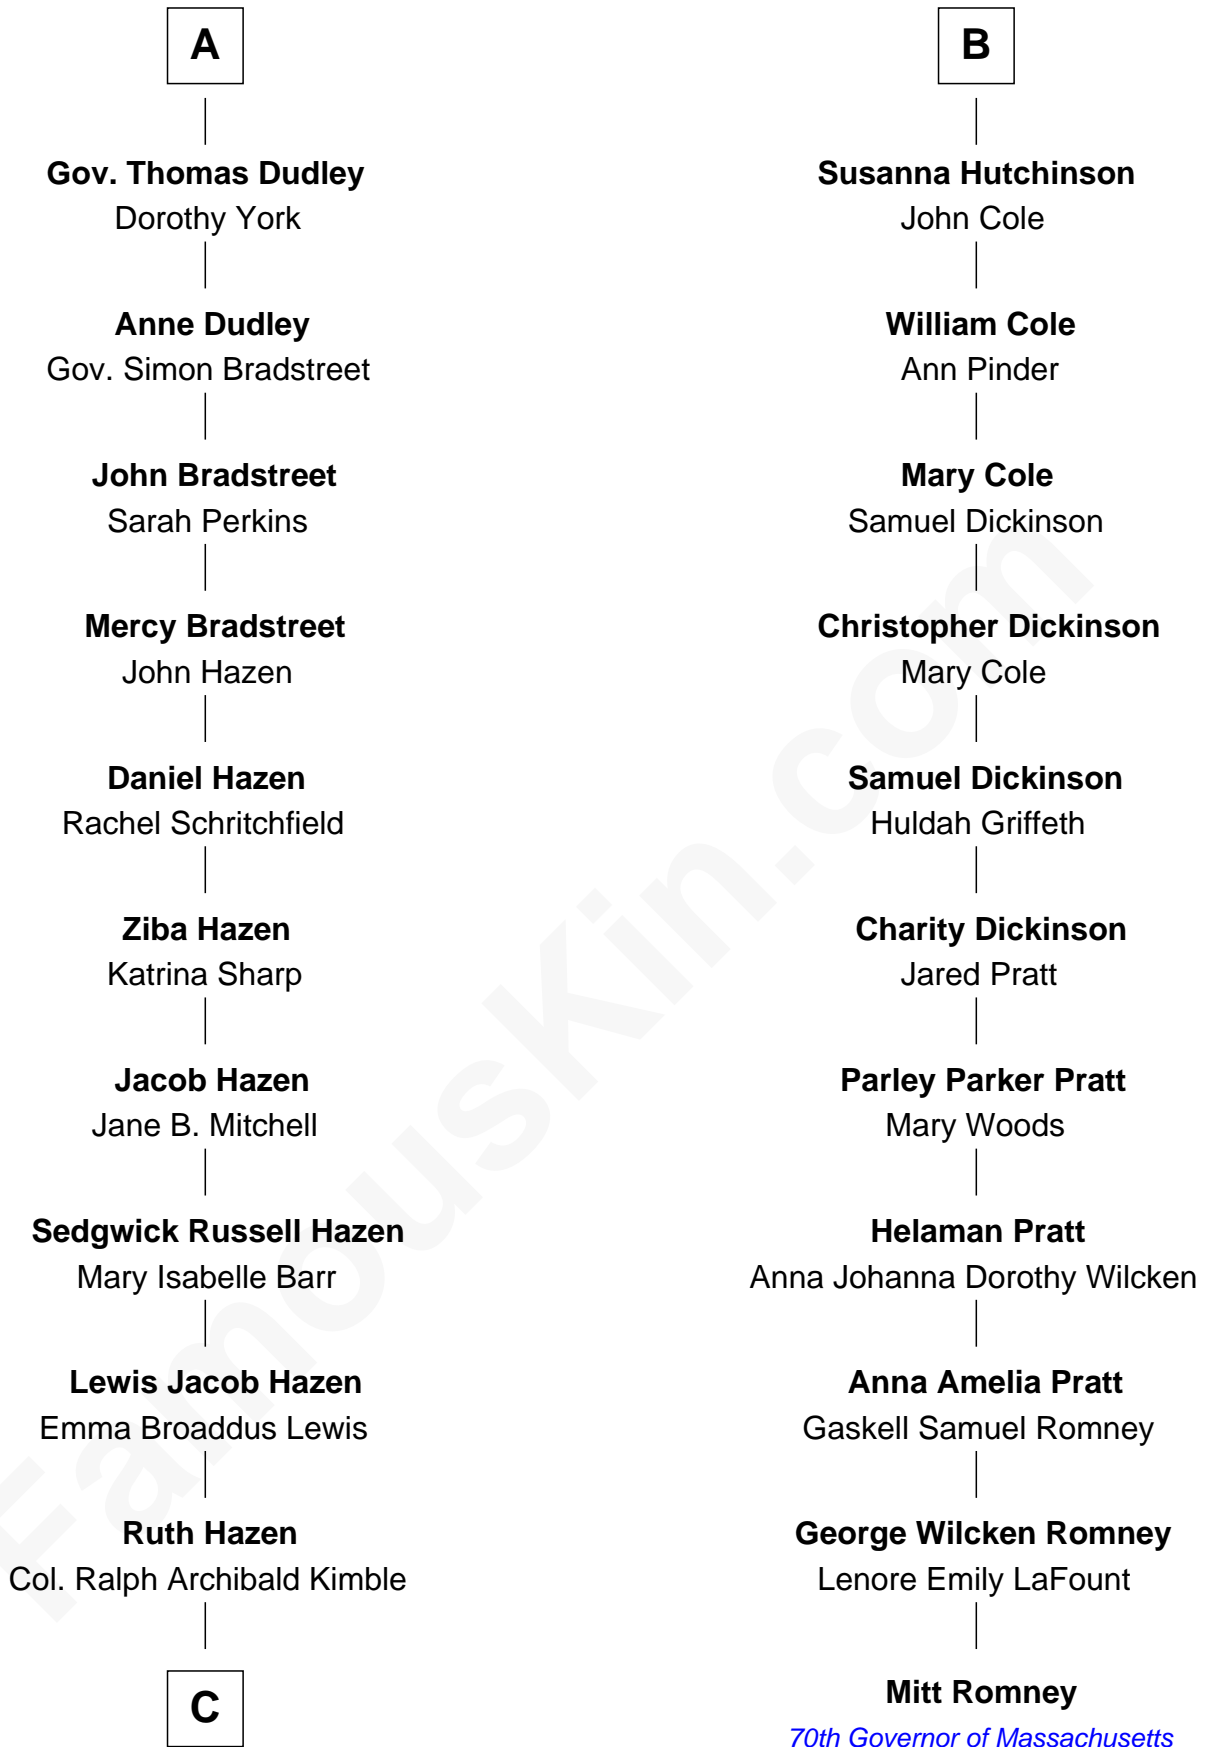

FamousKin.com Relationship Chart of

J. K. Simmons

TV and Movie Actor

17th cousin 1 time removed of

Mitt Romney

70th Governor of Massachusetts

Sir Walter Blount

Sancha de Ayala

William Marbury

Agnes Lenton

Rev. Francis Marbury

Bridget Dryden

Anne Marbury

William Hutchinson

B

C