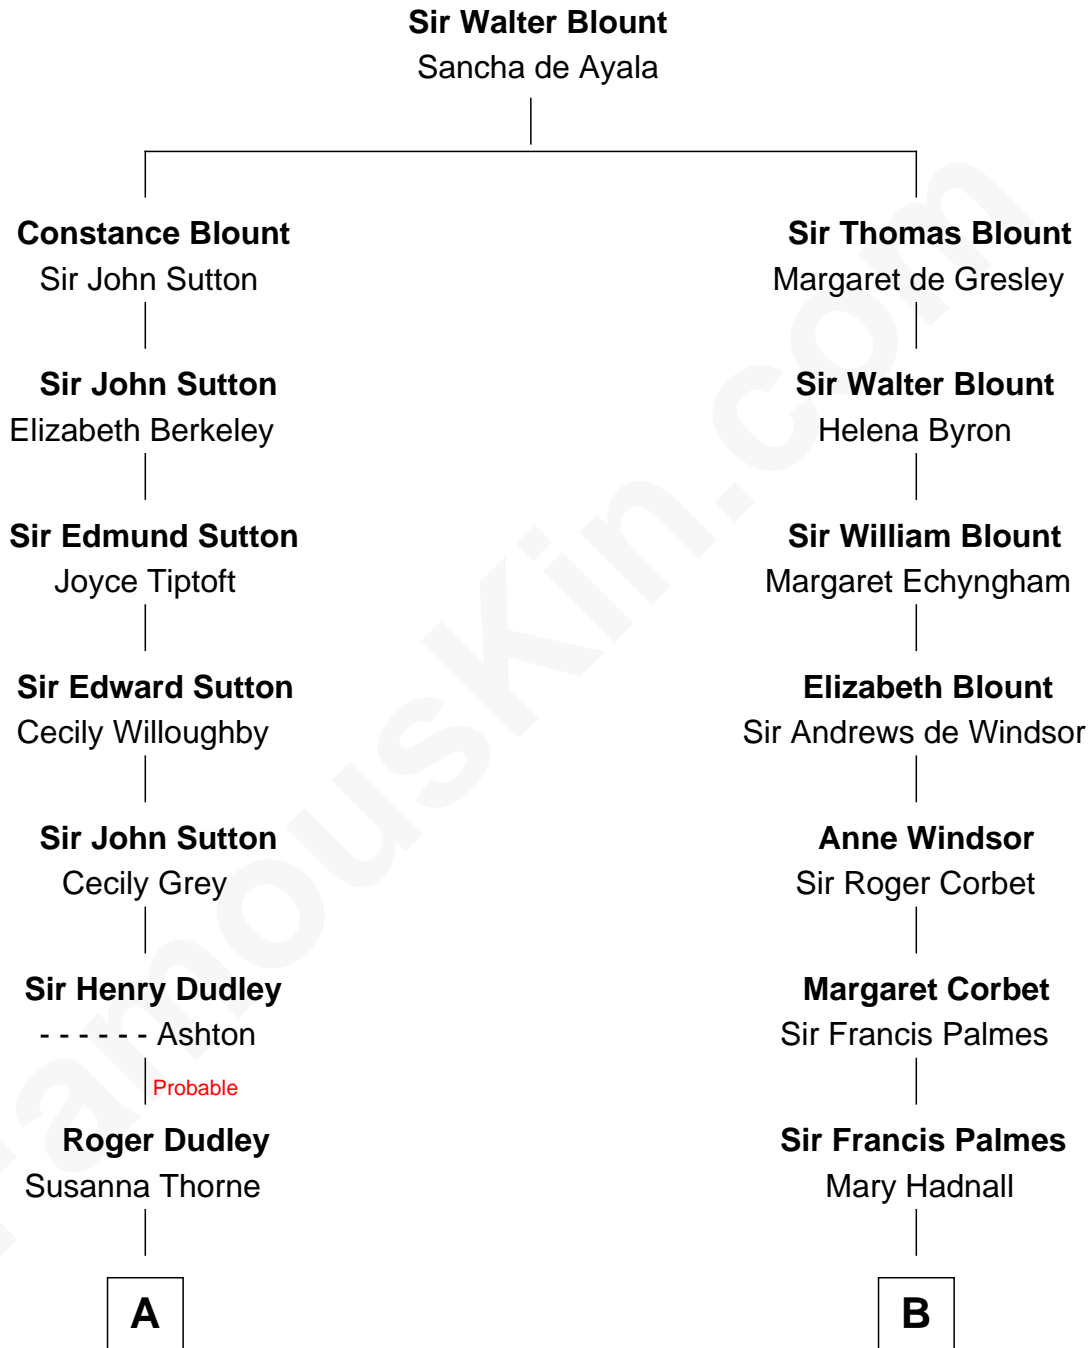

FamousKin.com Relationship Chart of

J. K. Simmons

TV and Movie Actor

16th cousin 2 times removed of

John D. Rockefeller

Founder of the Standard Oil Company

C

Patricia Kimble
Dr. Donald William Simmons