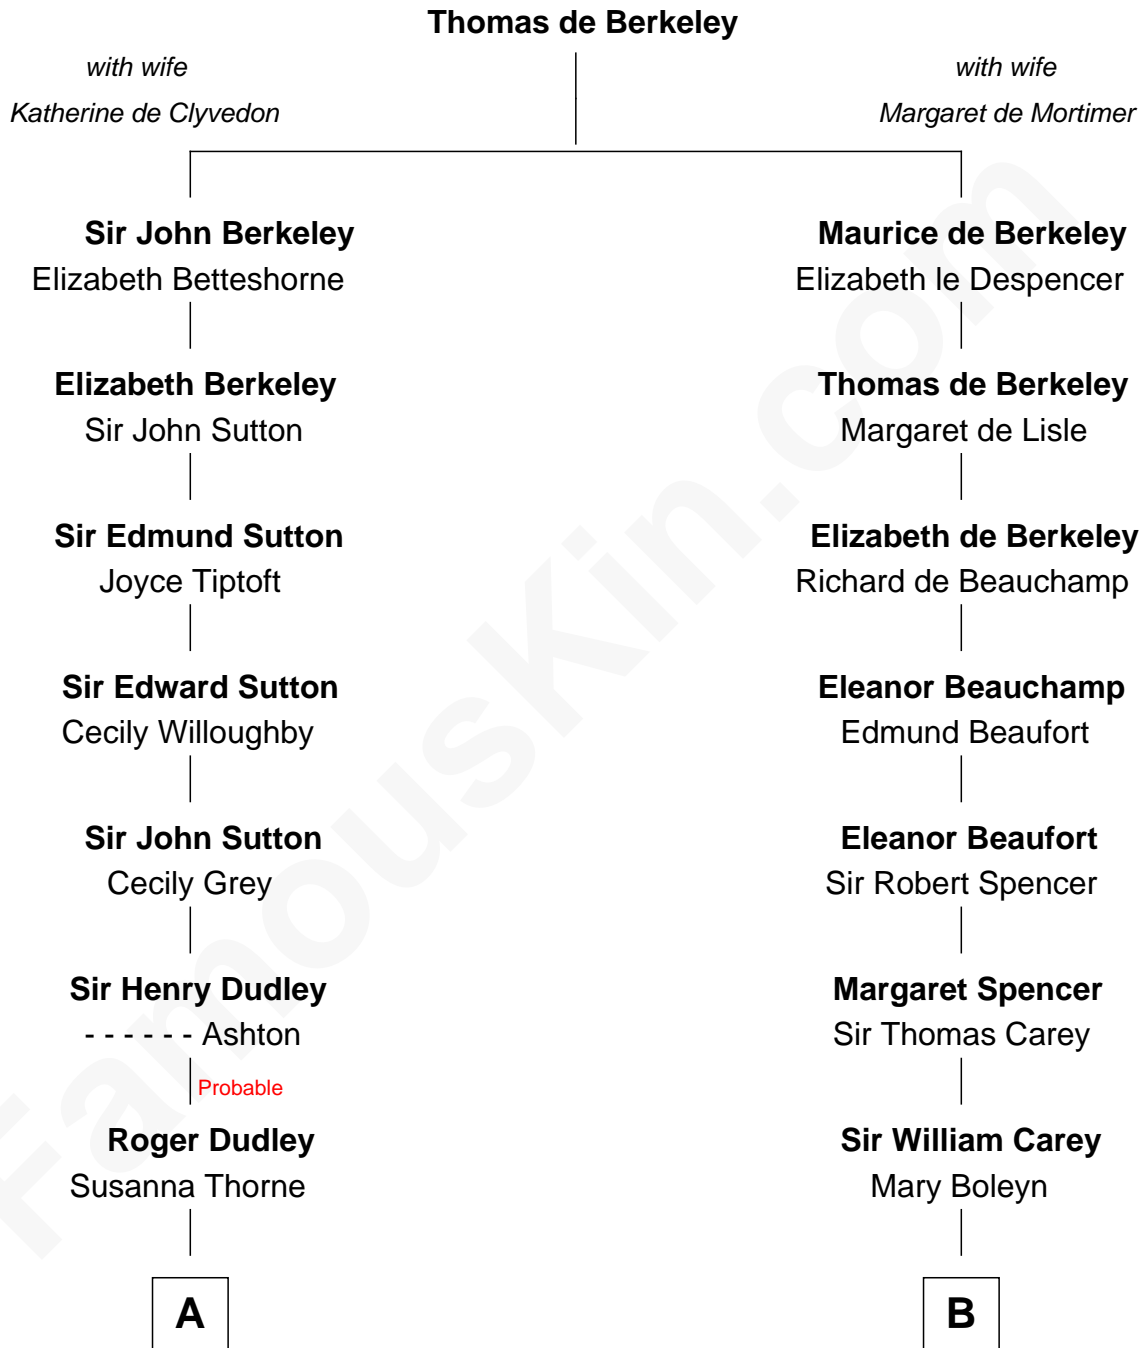

# FamousKin.com Relationship Chart of

**J. K. Simmons**  
TV and Movie Actor

18th cousin of

**John D. Rockefeller**  
Founder of the Standard Oil Company

**C**

**Patricia Kimble**  
Dr. Donald William Simmons

**J. K. Simmons**  
*TV and Movie Actor*

**D**

**William Avery Rockefeller**  
Eliza Davison

**John D. Rockefeller**  
*Founder of the Standard Oil Company*

FamousKin.com