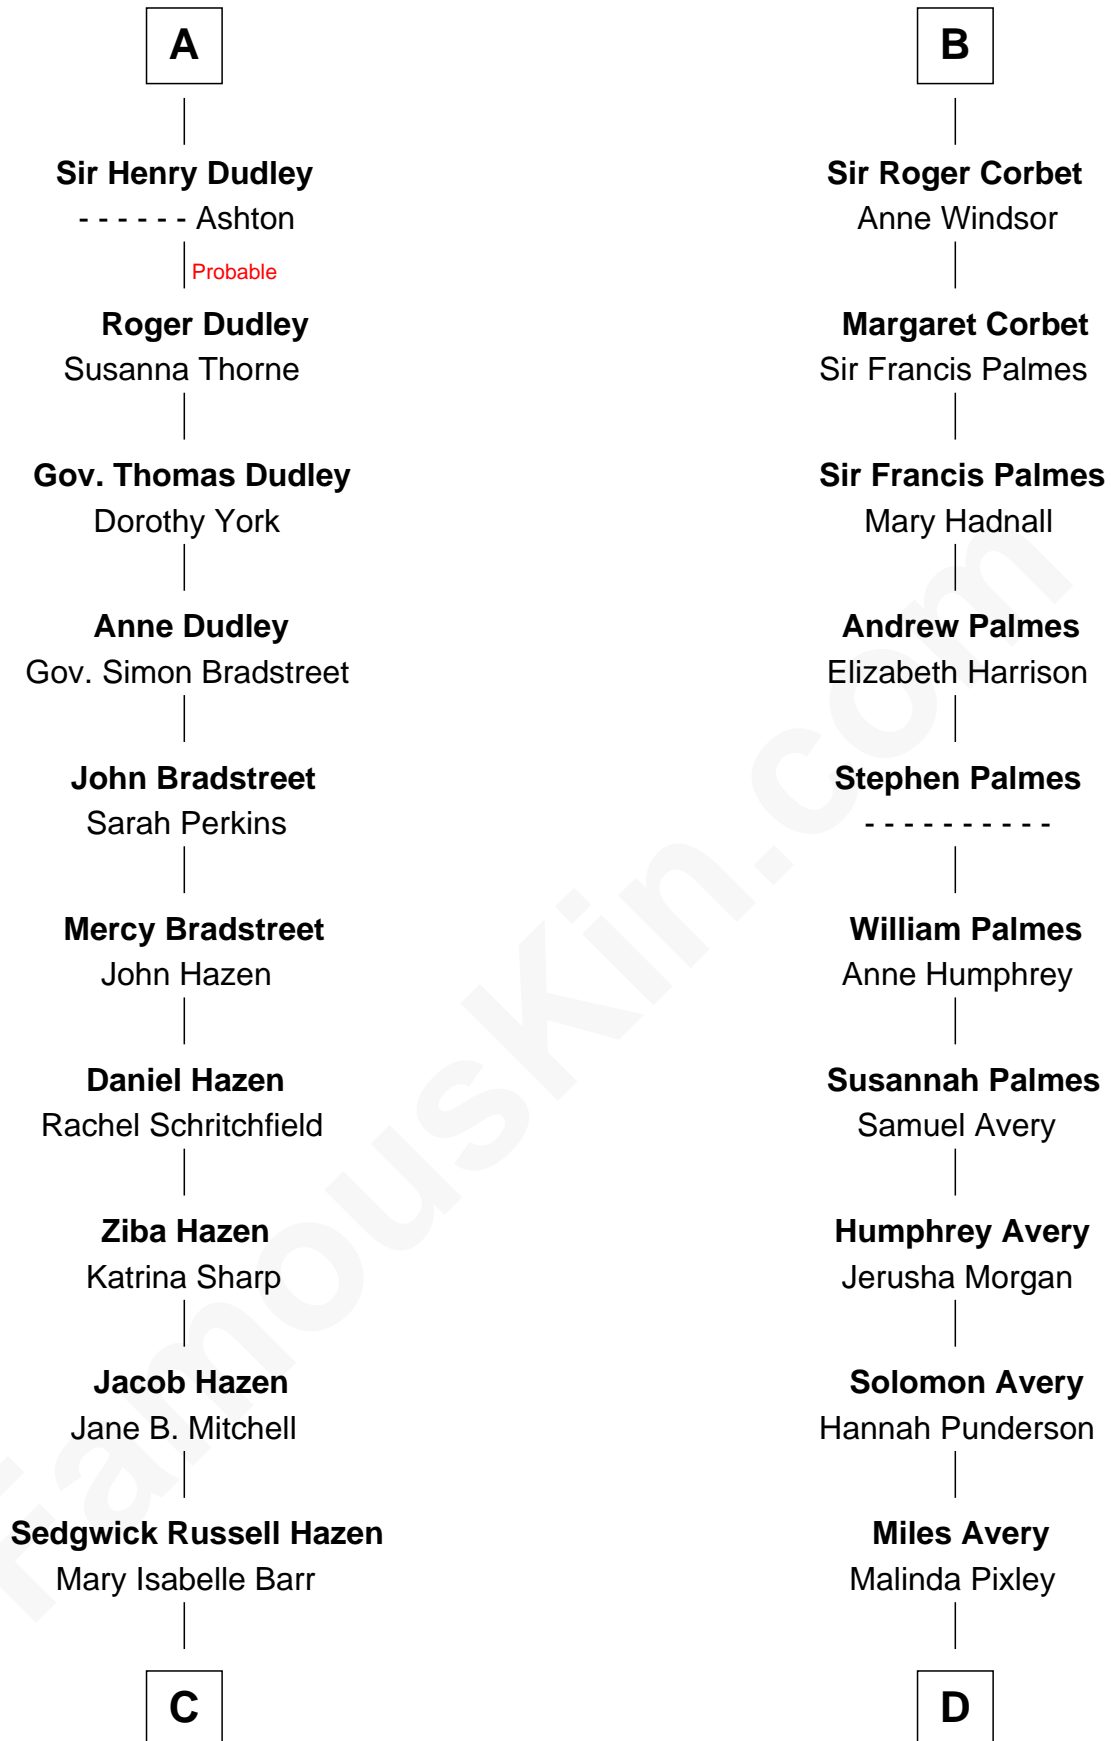

# FamousKin.com Relationship Chart of

**J. K. Simmons**

*TV and Movie Actor*

19th cousin 1 time removed of

**John D. Rockefeller**

*Founder of the Standard Oil Company*

**C**

**Lewis Jacob Hazen**  
Emma Broaddus Lewis

**Ruth Hazen**  
Col. Ralph Archibald Kimble

**Patricia Kimble**  
Dr. Donald William Simmons

**J. K. Simmons**  
*TV and Movie Actor*

**D**

**Lucy Avery**  
Godfrey Lewis Rockefeller

**William Avery Rockefeller**  
Eliza Davison