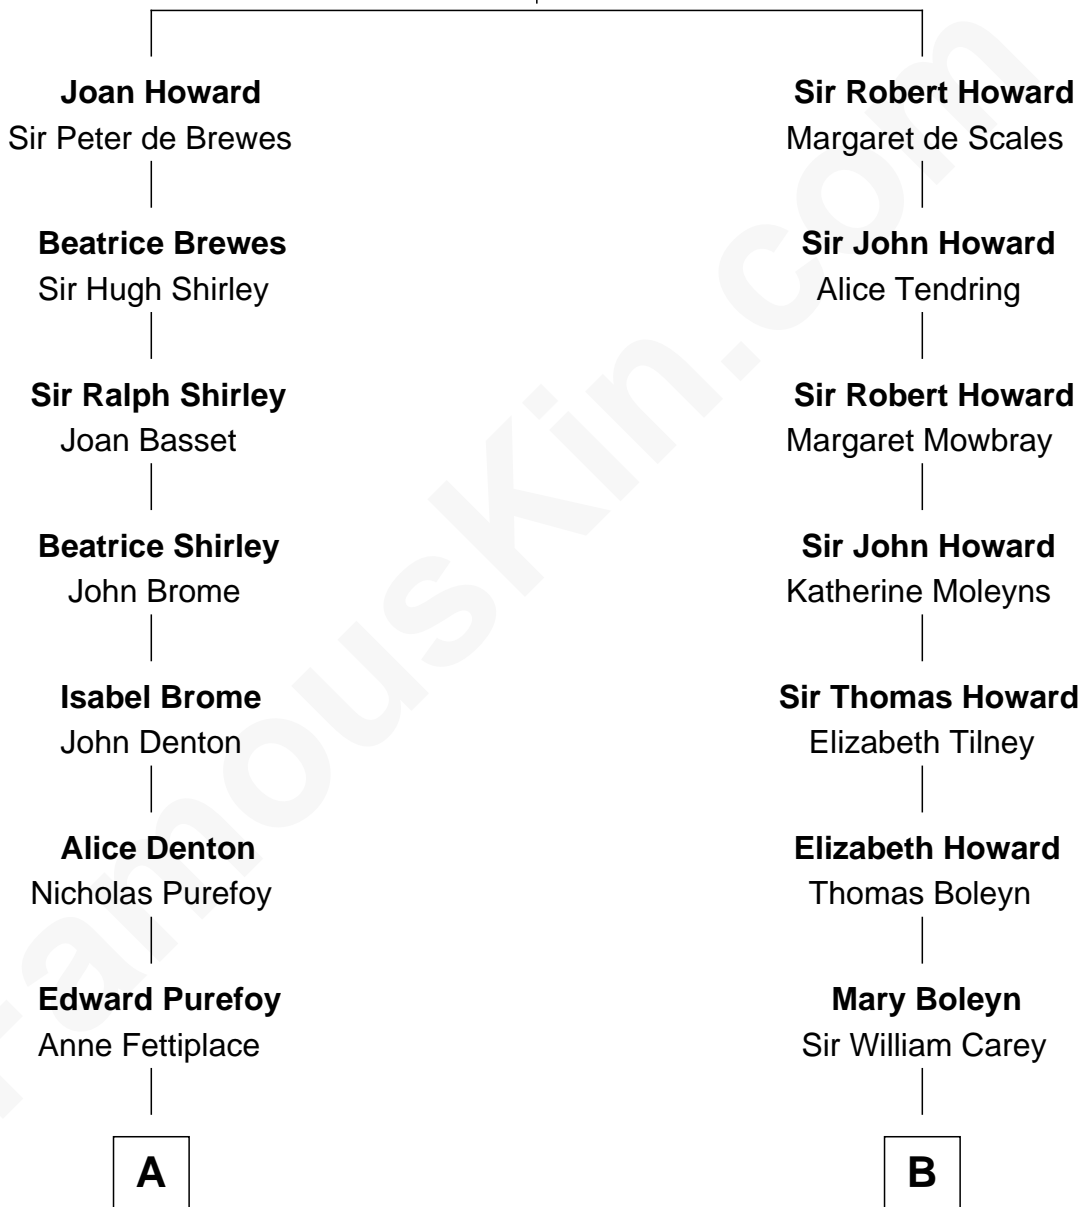

FamousKin.com Relationship Chart of

J. K. Simmons

TV and Movie Actor

18th cousin 2 times removed of

John D. Rockefeller

Founder of the Standard Oil Company

Sir John Howard

Alice de Bois

C

Lewis Jacob Hazen
Emma Broaddus Lewis

Ruth Hazen
Col. Ralph Archibald Kimble

Patricia Kimble
Dr. Donald William Simmons

J. K. Simmons
TV and Movie Actor

D

William Avery Rockefeller
Eliza Davison

John D. Rockefeller
Founder of the Standard Oil Company