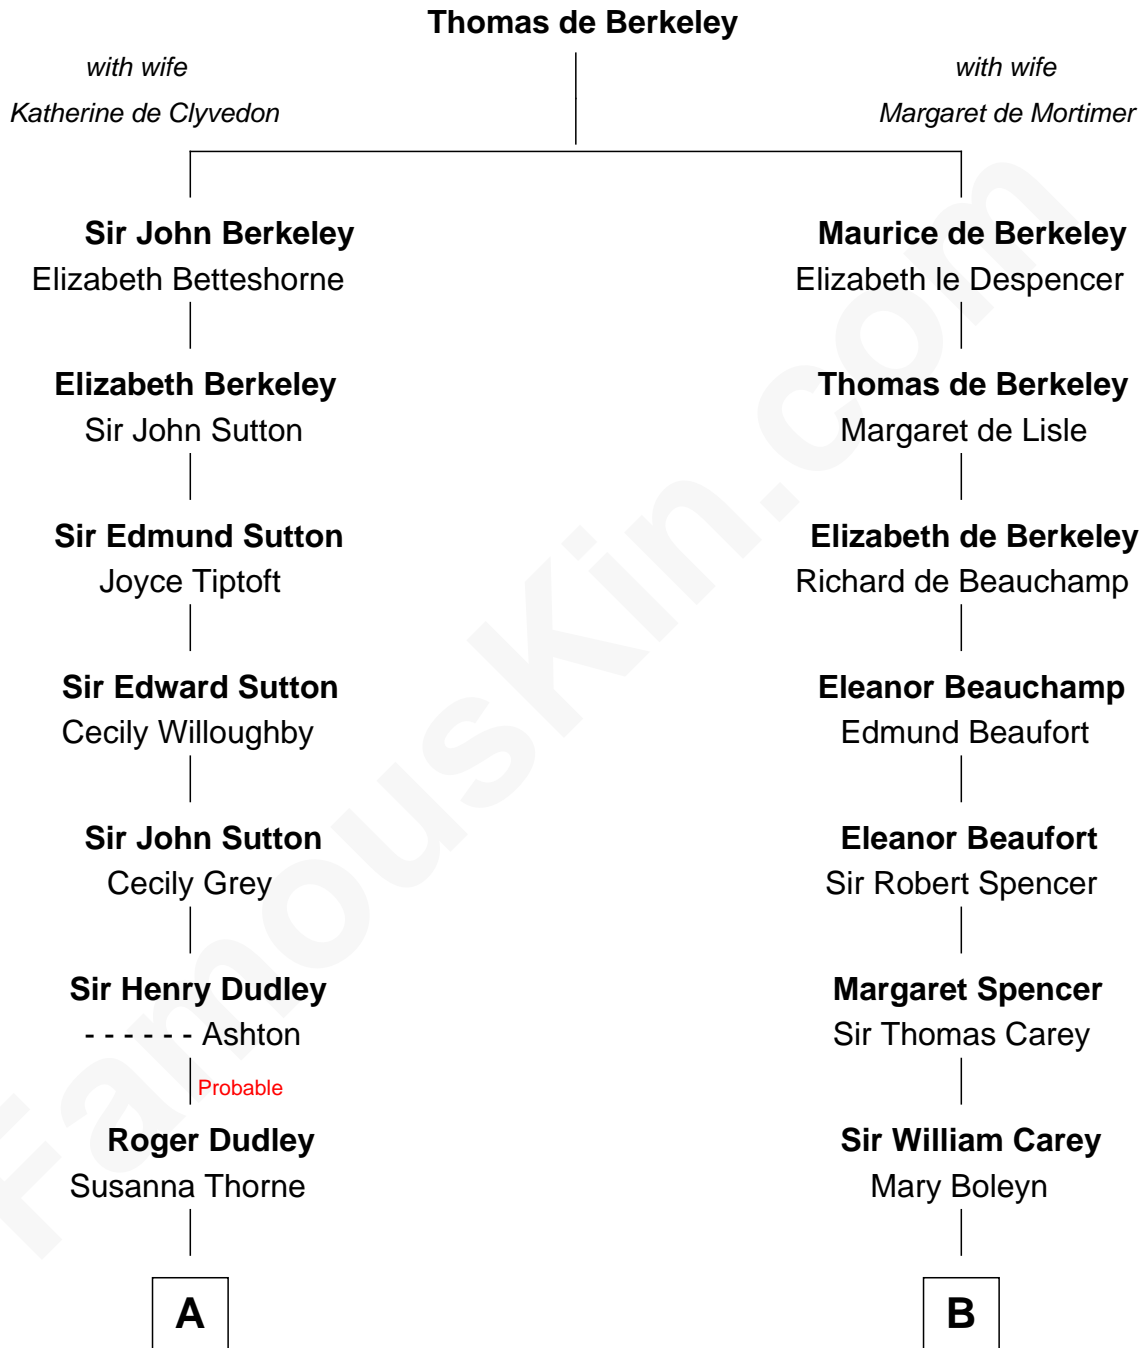

FamousKin.com Relationship Chart of

J. K. Simmons

TV and Movie Actor

18th cousin 2 times removed of

Nelson Rockefeller

41st U.S. Vice-President

C

Patricia Kimble
Dr. Donald William Simmons

J. K. Simmons
TV and Movie Actor

D

William Avery Rockefeller
Eliza Davison

John Davison Rockefeller
Laura Celestia Spelman

John Davison Rockefeller
Abby Greene Aldrich

Nelson Rockefeller
41st U.S. Vice-President