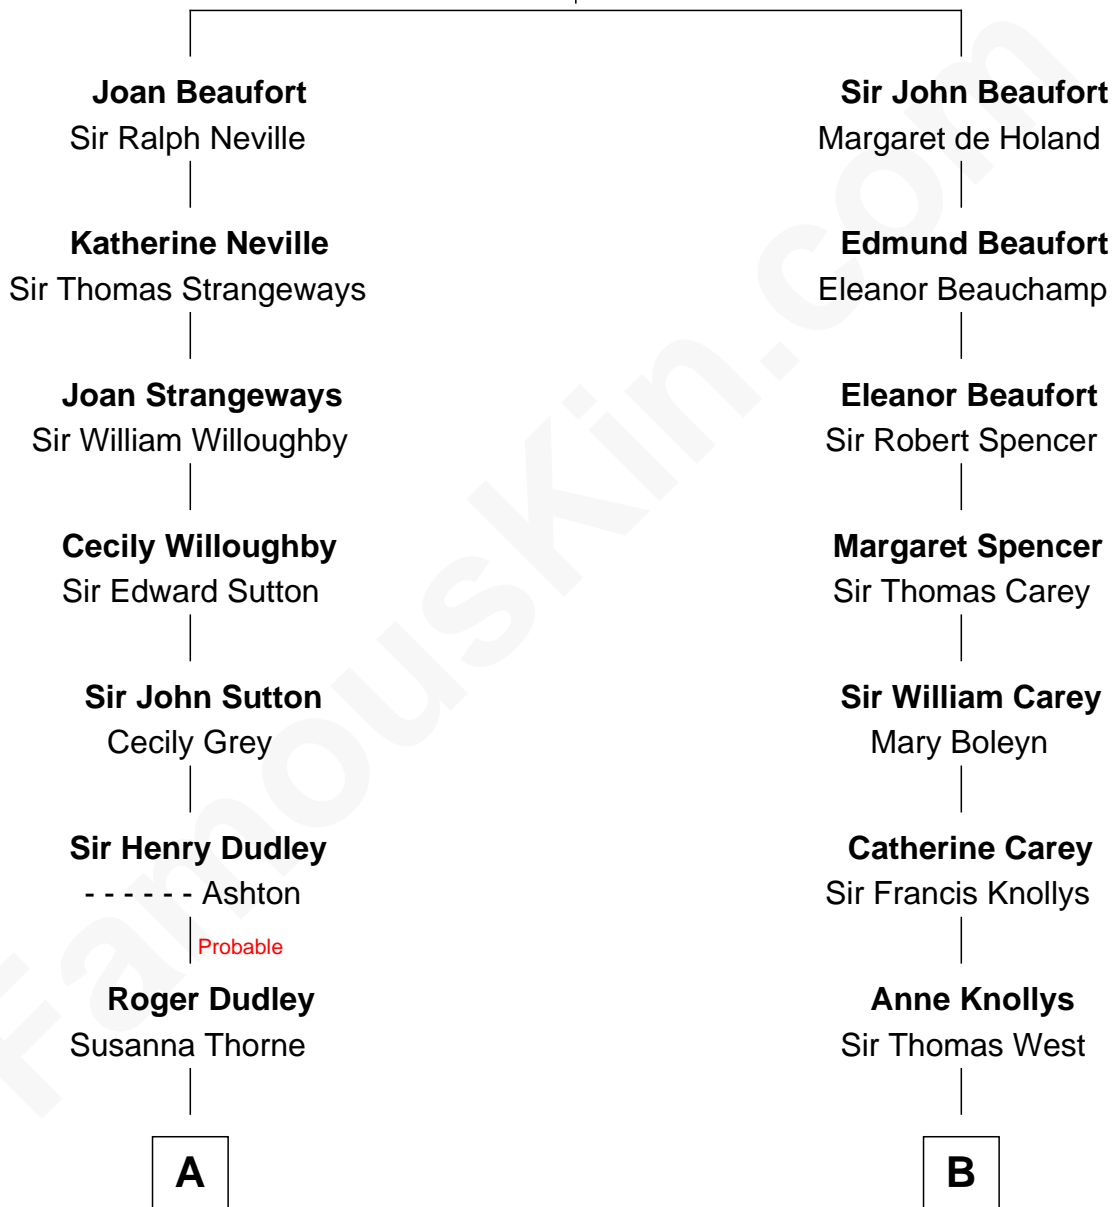

FamousKin.com Relationship Chart of

J. K. Simmons
TV and Movie Actor

18th cousin of

Nelson Rockefeller
41st U.S. Vice-President

John of Gaunt
Katherine Roet

C

Patricia Kimble
Dr. Donald William Simmons

J. K. Simmons
TV and Movie Actor

D

John Davison Rockefeller
Abby Greene Aldrich

Nelson Rockefeller
41st U.S. Vice-President

FamousKin.com