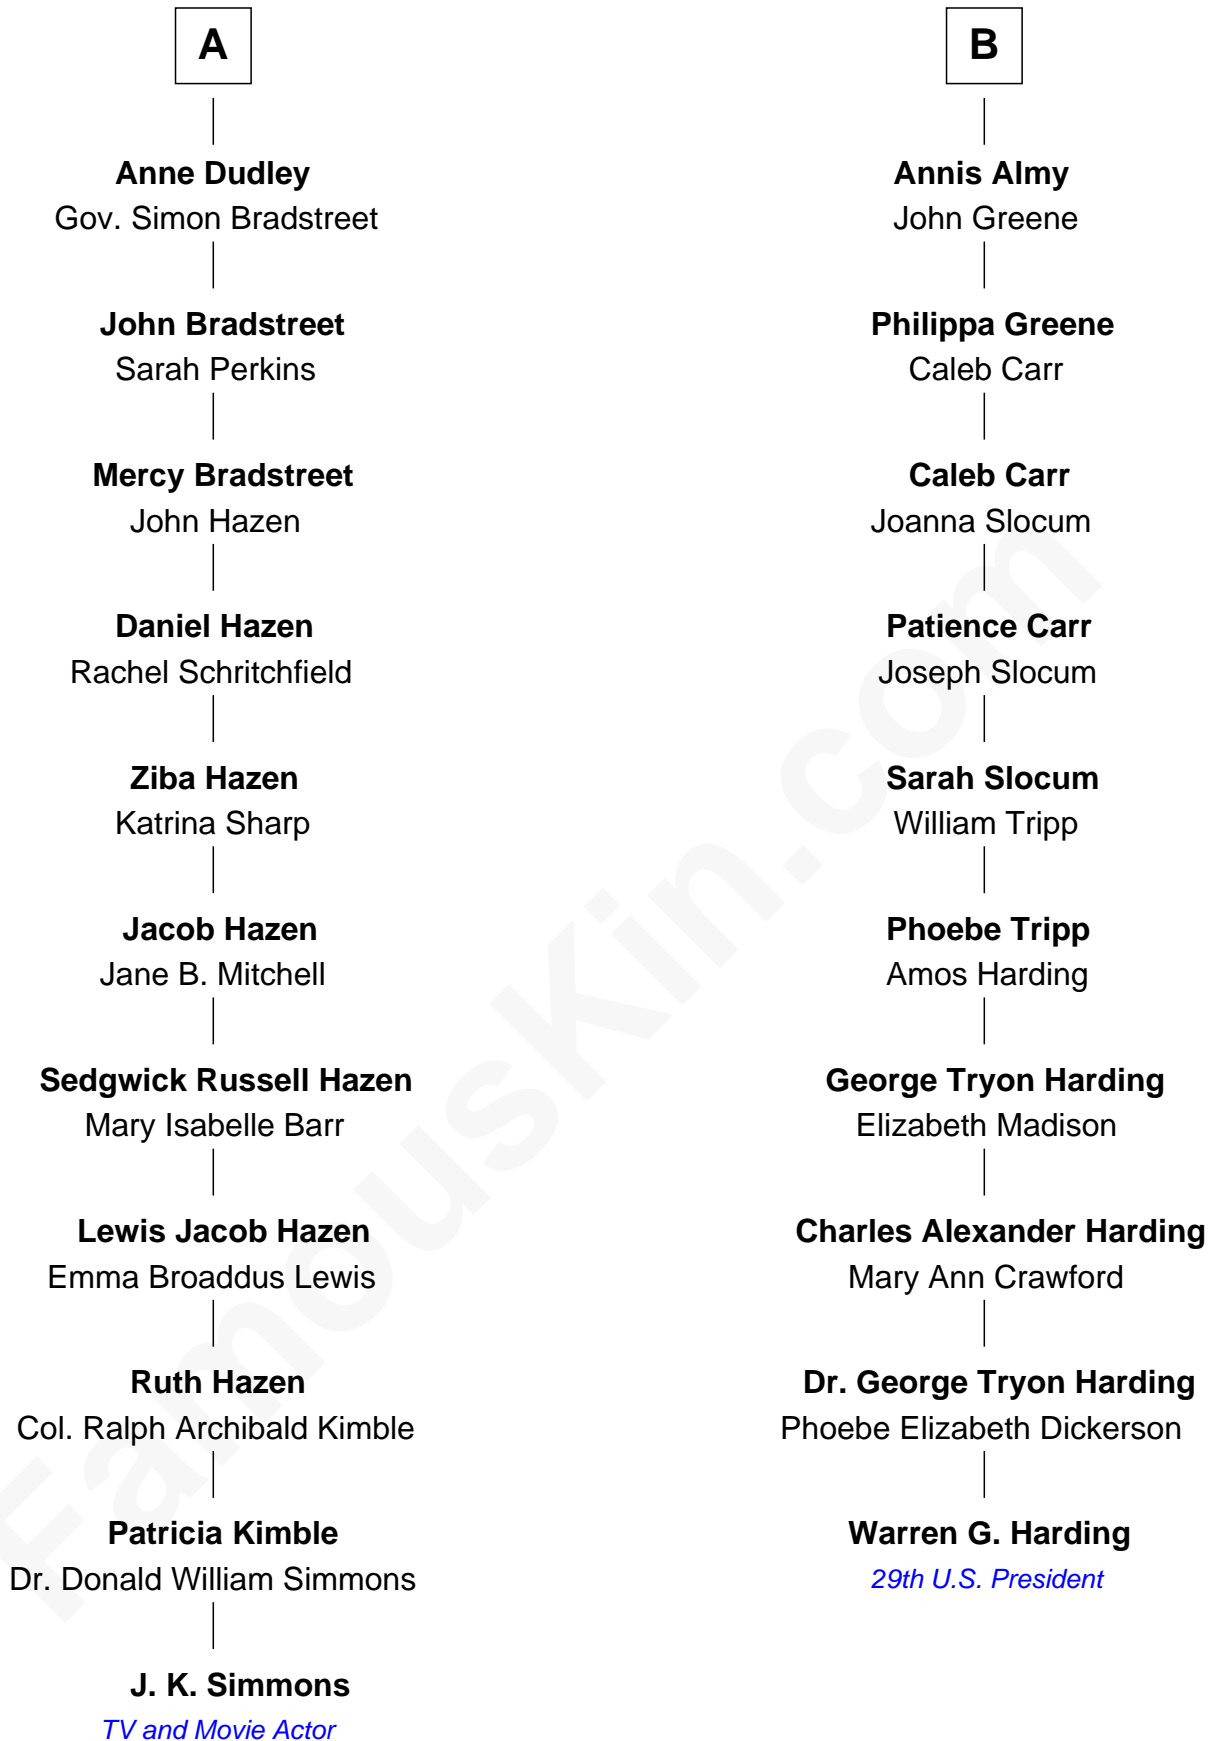

FamousKin.com Relationship Chart of

J. K. Simmons

TV and Movie Actor

16th cousin 1 time removed of

Warren G. Harding

29th U.S. President

Richard Woodville

Joan Bedlisgate

Sir Richard Woodville
Jacquetta of Luxembourg

Elizabeth Woodville

Sir John Grey

Thomas Grey
Cecily Bonville

Cecily Grey
Sir John Sutton

Sir Henry Dudley
----- Ashton

Probable

Roger Dudley
Susanna Thorne

Gov. Thomas Dudley
Dorothy York

A

Joan Woodville

William Haute

Alice Haute

Sir John Fogge

Margaret Fogge
Sir Humphrey Stafford

Sir Humphrey Stafford
Margaret Tame

Ellen Stafford
Thomas Barlow

Stafford Barlow

Audrey Barlow
William Almy

B

J. K. Simmons photo by [Gordon Correll/gdcgraphics](#) (CC BY 2.0)