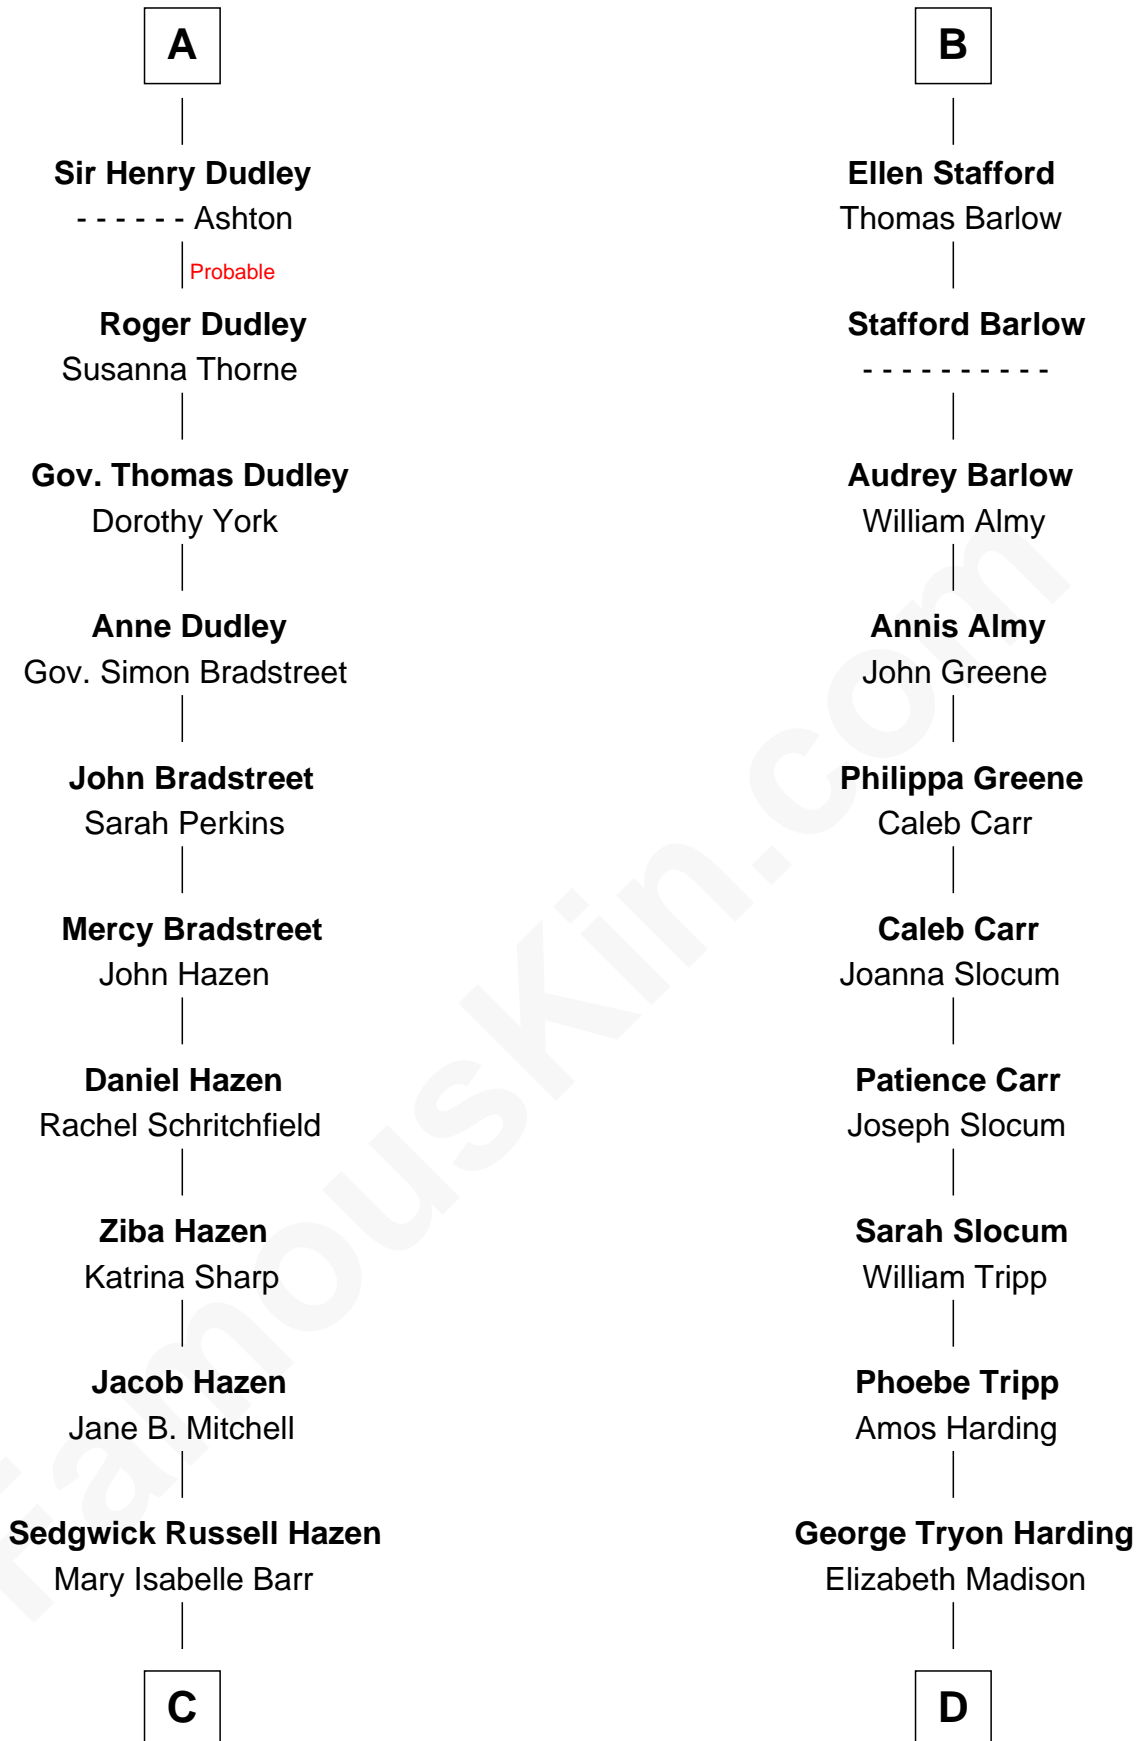

# FamousKin.com Relationship Chart of

**J. K. Simmons**  
*TV and Movie Actor*

19th cousin 1 time removed of

**Warren G. Harding**  
*29th U.S. President*

**C**

**Lewis Jacob Hazen**  
Emma Broaddus Lewis

**Ruth Hazen**  
Col. Ralph Archibald Kimble

**Patricia Kimble**  
Dr. Donald William Simmons

**J. K. Simmons**  
*TV and Movie Actor*

**D**

**Charles Alexander Harding**  
Mary Ann Crawford

**Dr. George Tryon Harding**  
Phoebe Elizabeth Dickerson

**Warren G. Harding**  
*29th U.S. President*