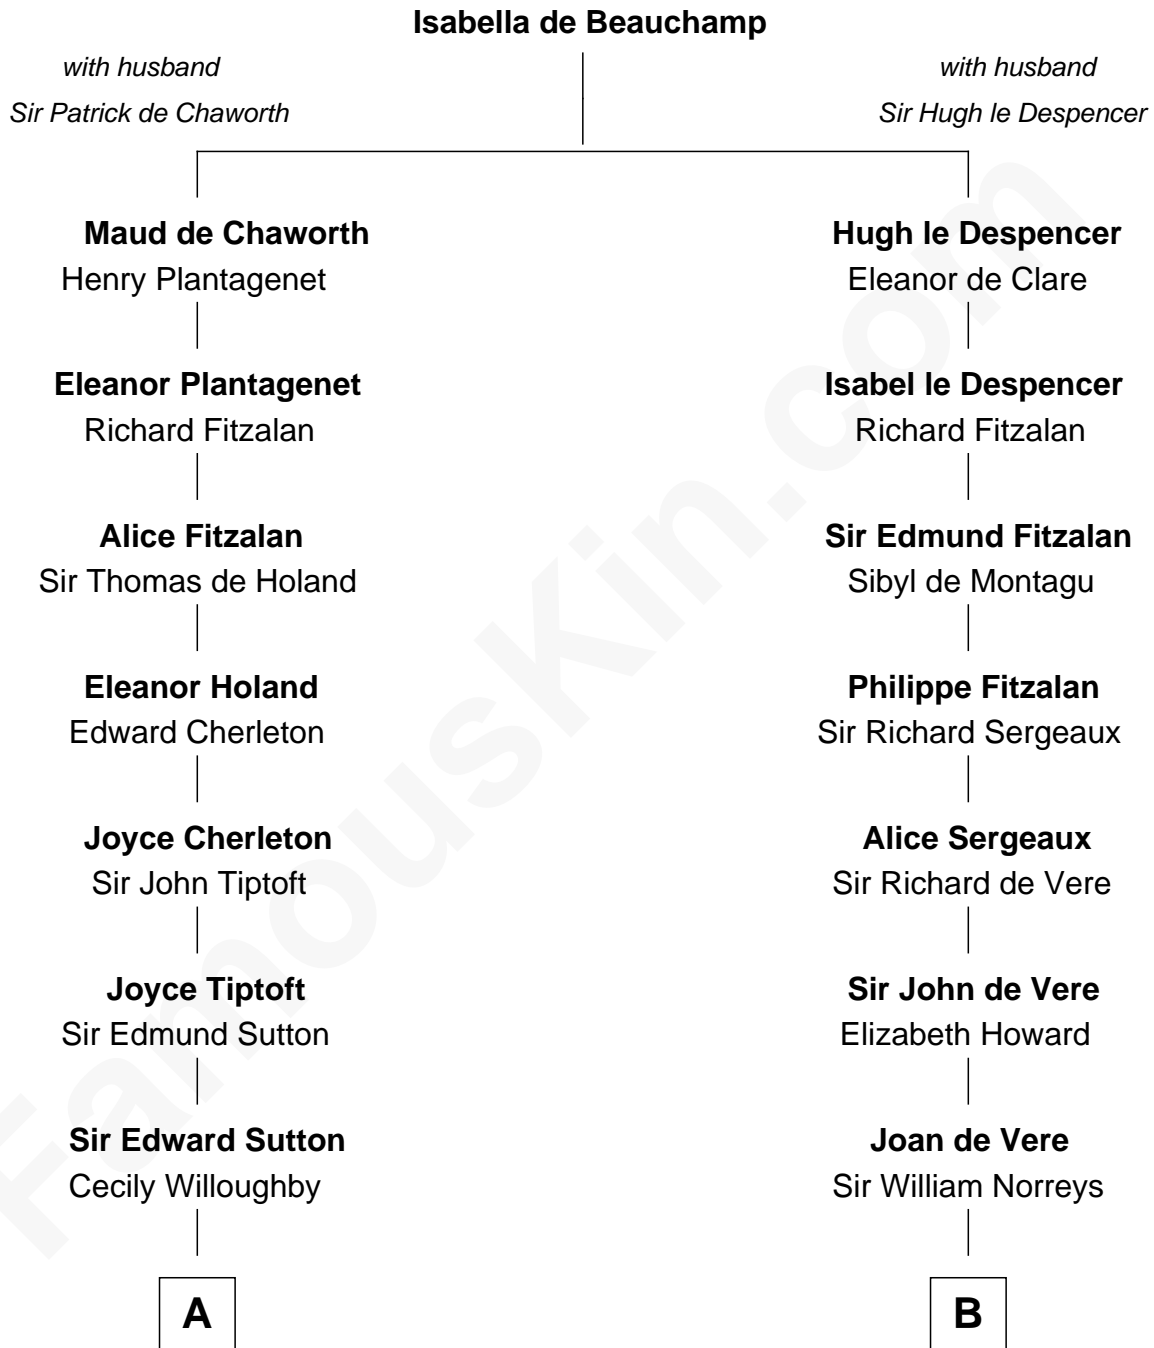

FamousKin.com Relationship Chart of

J. K. Simmons
TV and Movie Actor

21st cousin of

Lou (Henry) Hoover
First Lady of President Herbert Hoover

C

Sedgwick Russell Hazen

Mary Isabelle Barr

Lewis Jacob Hazen

Emma Broaddus Lewis

Ruth Hazen

Col. Ralph Archibald Kimble

Patricia Kimble

Dr. Donald William Simmons

J. K. Simmons

TV and Movie Actor

D