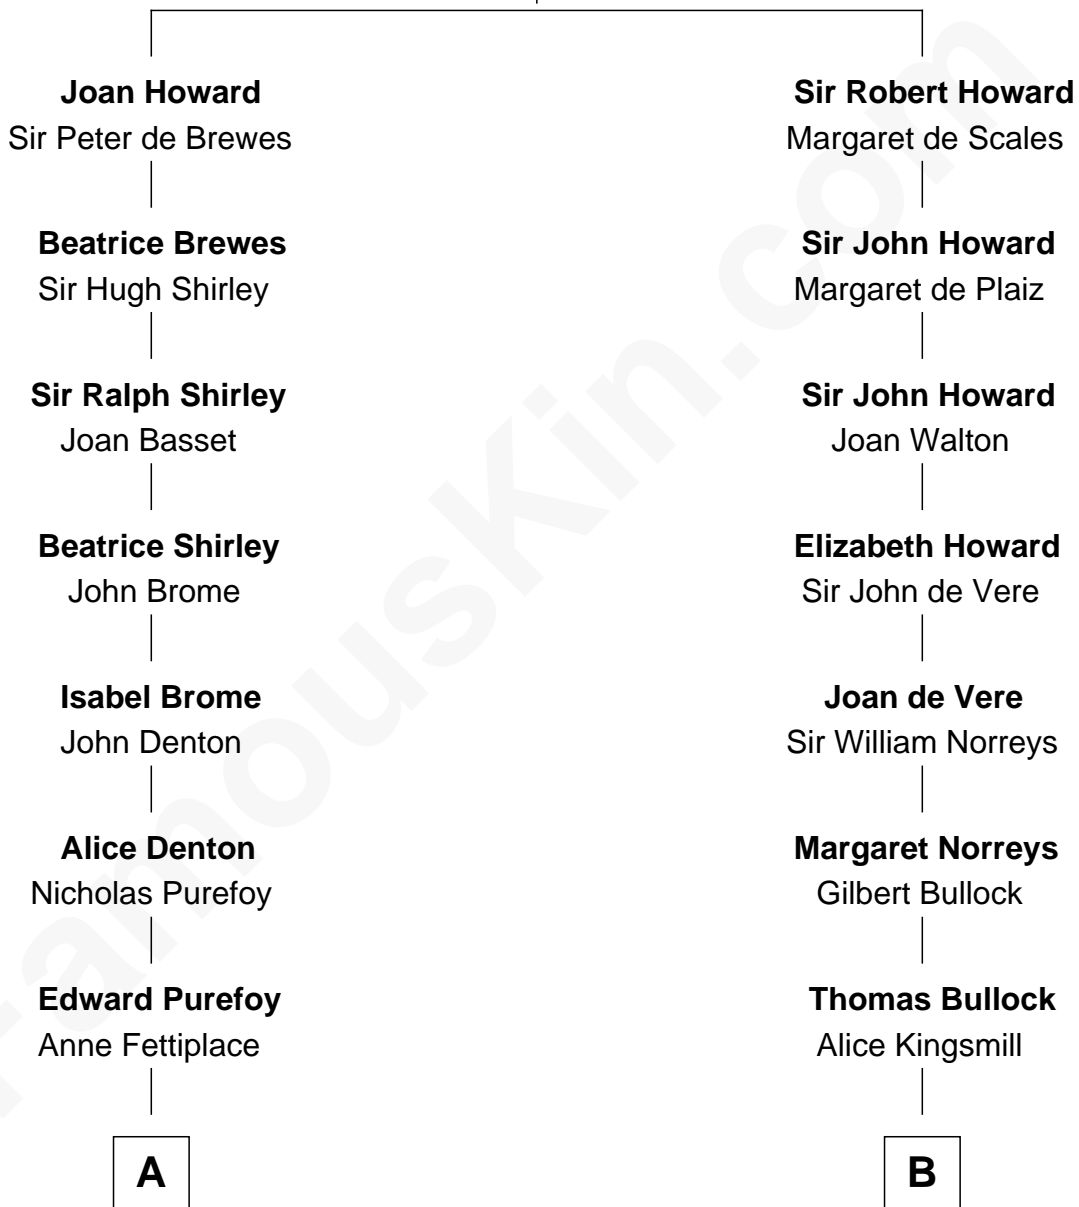

FamousKin.com Relationship Chart of

J. K. Simmons
TV and Movie Actor

19th cousin 1 time removed of

Lou (Henry) Hoover
First Lady of President Herbert Hoover

Sir John Howard
Alice de Bois

C

Lewis Jacob Hazen
Emma Broaddus Lewis