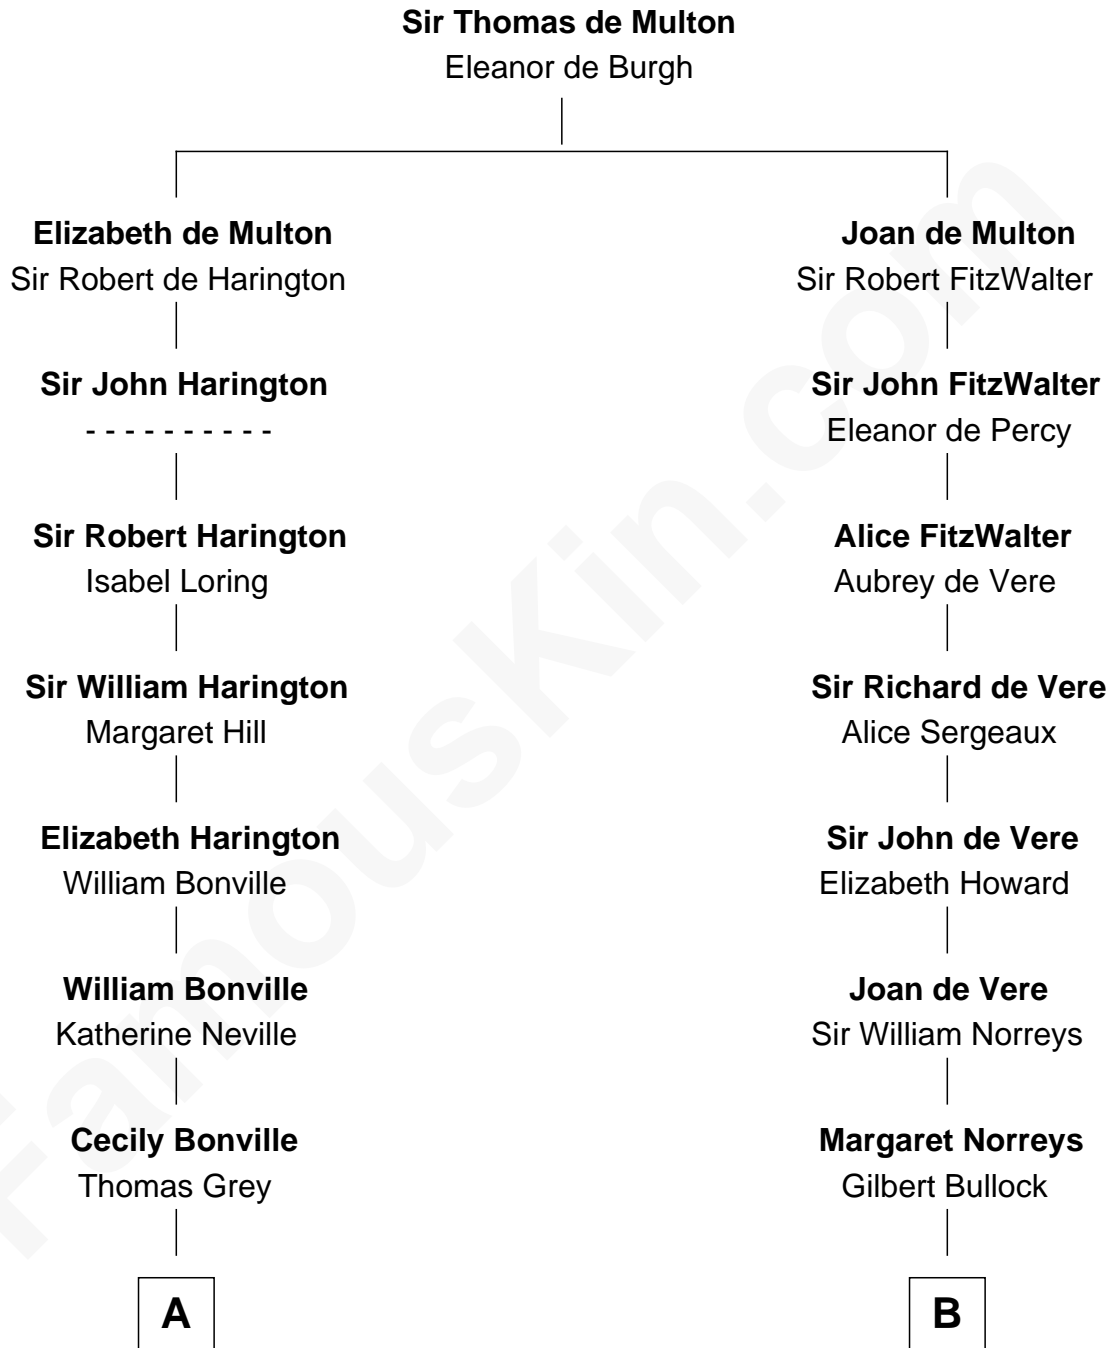

FamousKin.com Relationship Chart of

J. K. Simmons
TV and Movie Actor

20th cousin 1 time removed of

Lou (Henry) Hoover
First Lady of President Herbert Hoover

C

Sedgwick Russell Hazen

Mary Isabelle Barr

Lewis Jacob Hazen