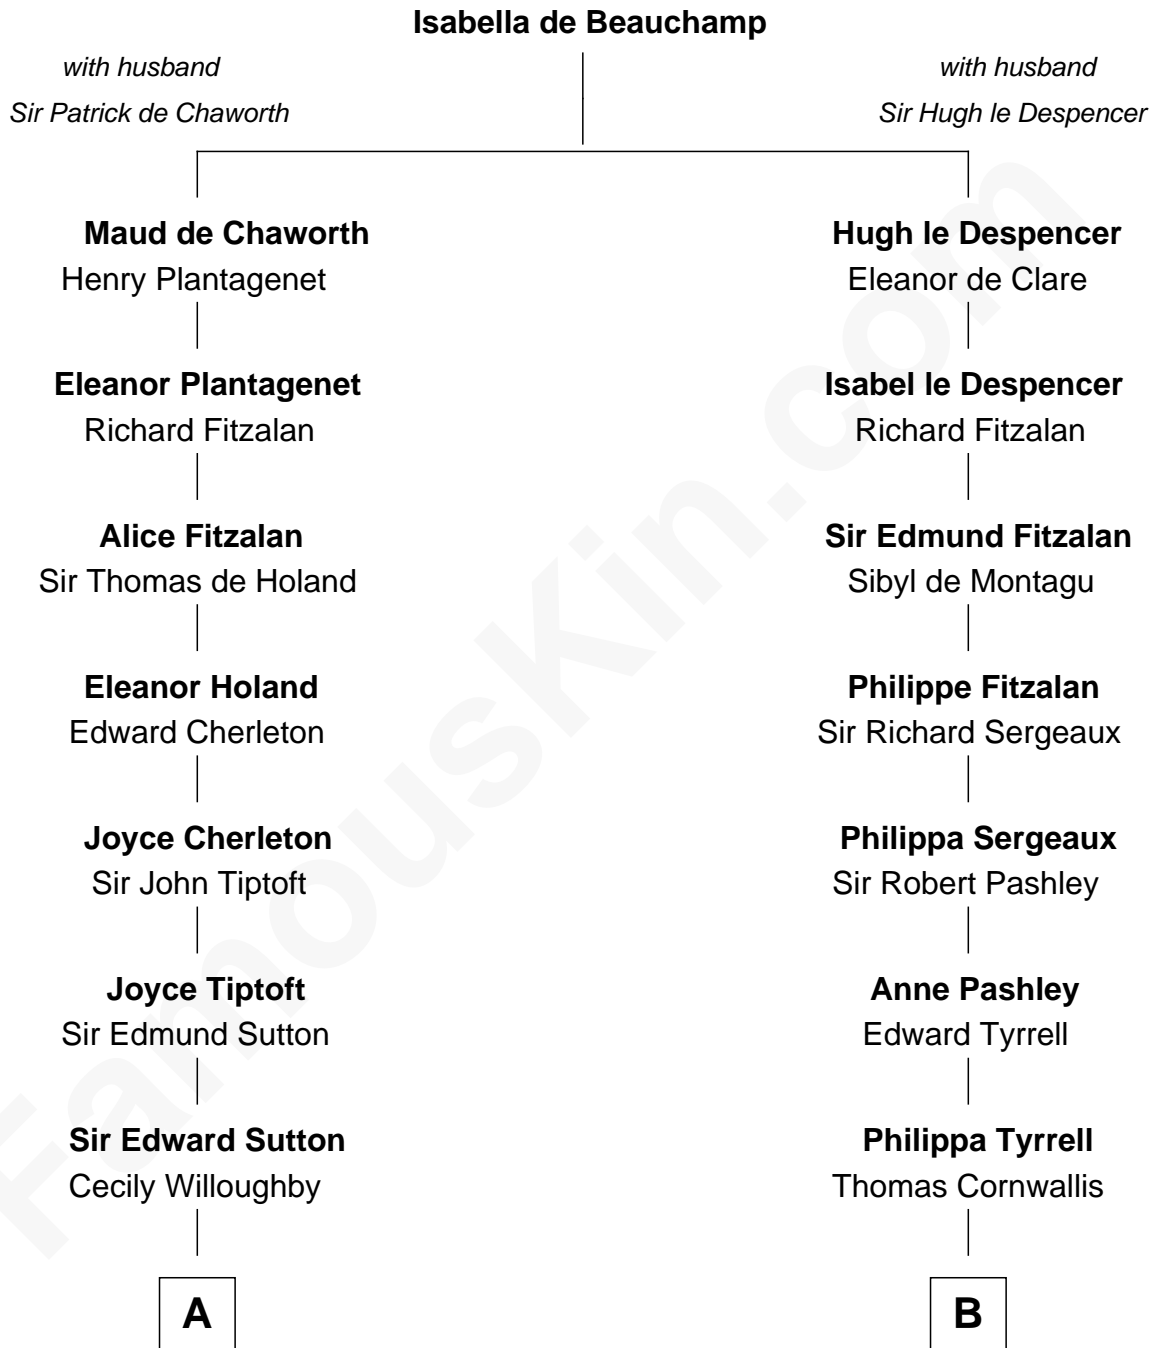

# FamousKin.com Relationship Chart of

**J. K. Simmons**

*TV and Movie Actor*

20th cousin 1 time removed of

**Ellen Louise (Axson) Wilson**

*First Lady of President Woodrow Wilson*

**C**

**Sedgwick Russell Hazen**

Mary Isabelle Barr

**Lewis Jacob Hazen**

Emma Broaddus Lewis

**Ruth Hazen**

Col. Ralph Archibald Kimble

**Patricia Kimble**

Dr. Donald William Simmons

**J. K. Simmons**

**Ellen Louise (Axson) Wilson**

*First Lady of Woodrow Wilson*