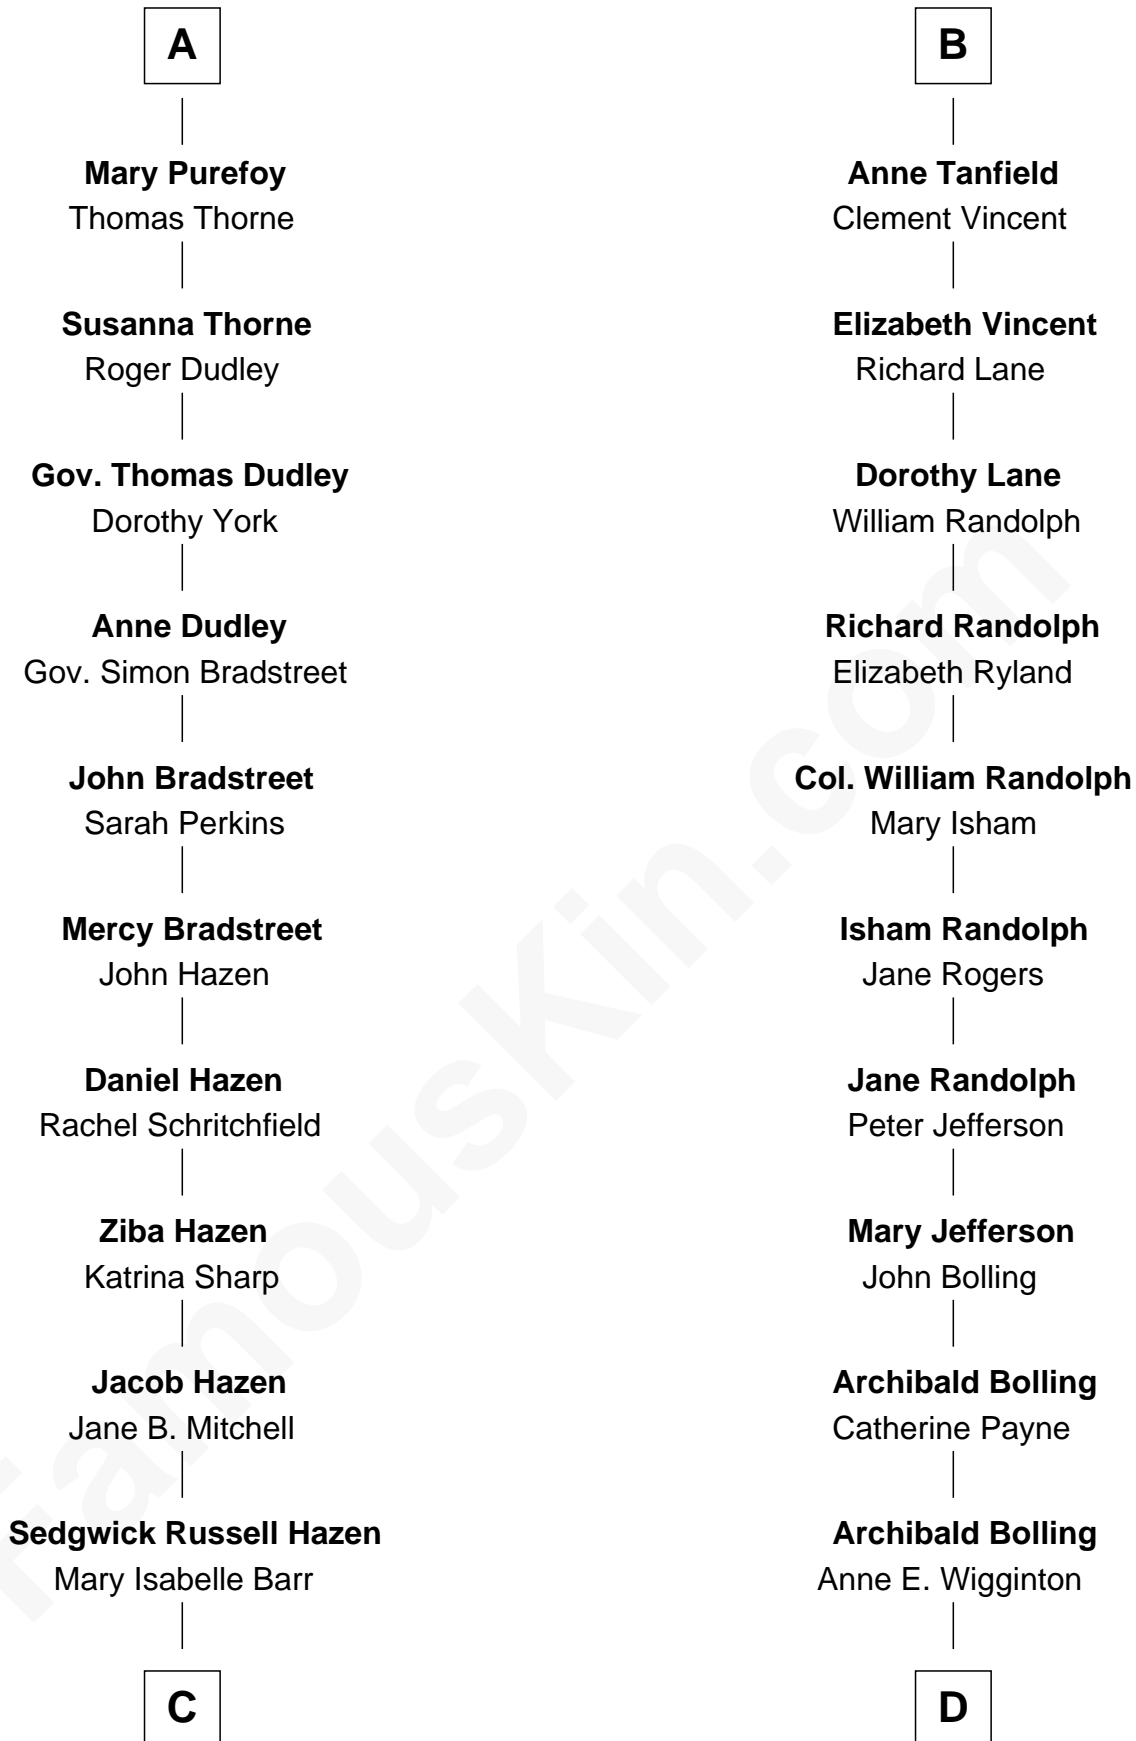

FamousKin.com Relationship Chart of

J. K. Simmons
TV and Movie Actor

18th cousin 2 times removed of

Edith (Bolling) Wilson

First Lady of President Woodrow Wilson

Sir John Howard
Alice de Bois

Joan Howard
Sir Peter de Brewes

Beatrice Brewes
Sir Hugh Shirley

Sir Ralph Shirley
Joan Basset

Beatrice Shirley
John Brome

Isabel Brome
John Denton

Alice Denton
Nicholas Purefoy

Edward Purefoy
Anne Fettiplace

A

Sir Robert Howard
Margaret de Scales

Sir John Howard
Alice Tendring

Sir Robert Howard
Margaret Mowbray

Katherine Howard
Sir Edward Neville

Catherine Neville
Robert Tanfield

William Tanfield
Elizabeth Stavely

Frances Tanfield
Bridget Cave

B

C

Lewis Jacob Hazen
Emma Broaddus Lewis

Ruth Hazen
Col. Ralph Archibald Kimble

Patricia Kimble
Dr. Donald William Simmons

J. K. Simmons
TV and Movie Actor

D

William Holcombe Bolling
Sarah Spiers White

Edith (Bolling) Wilson
First Lady of Woodrow Wilson