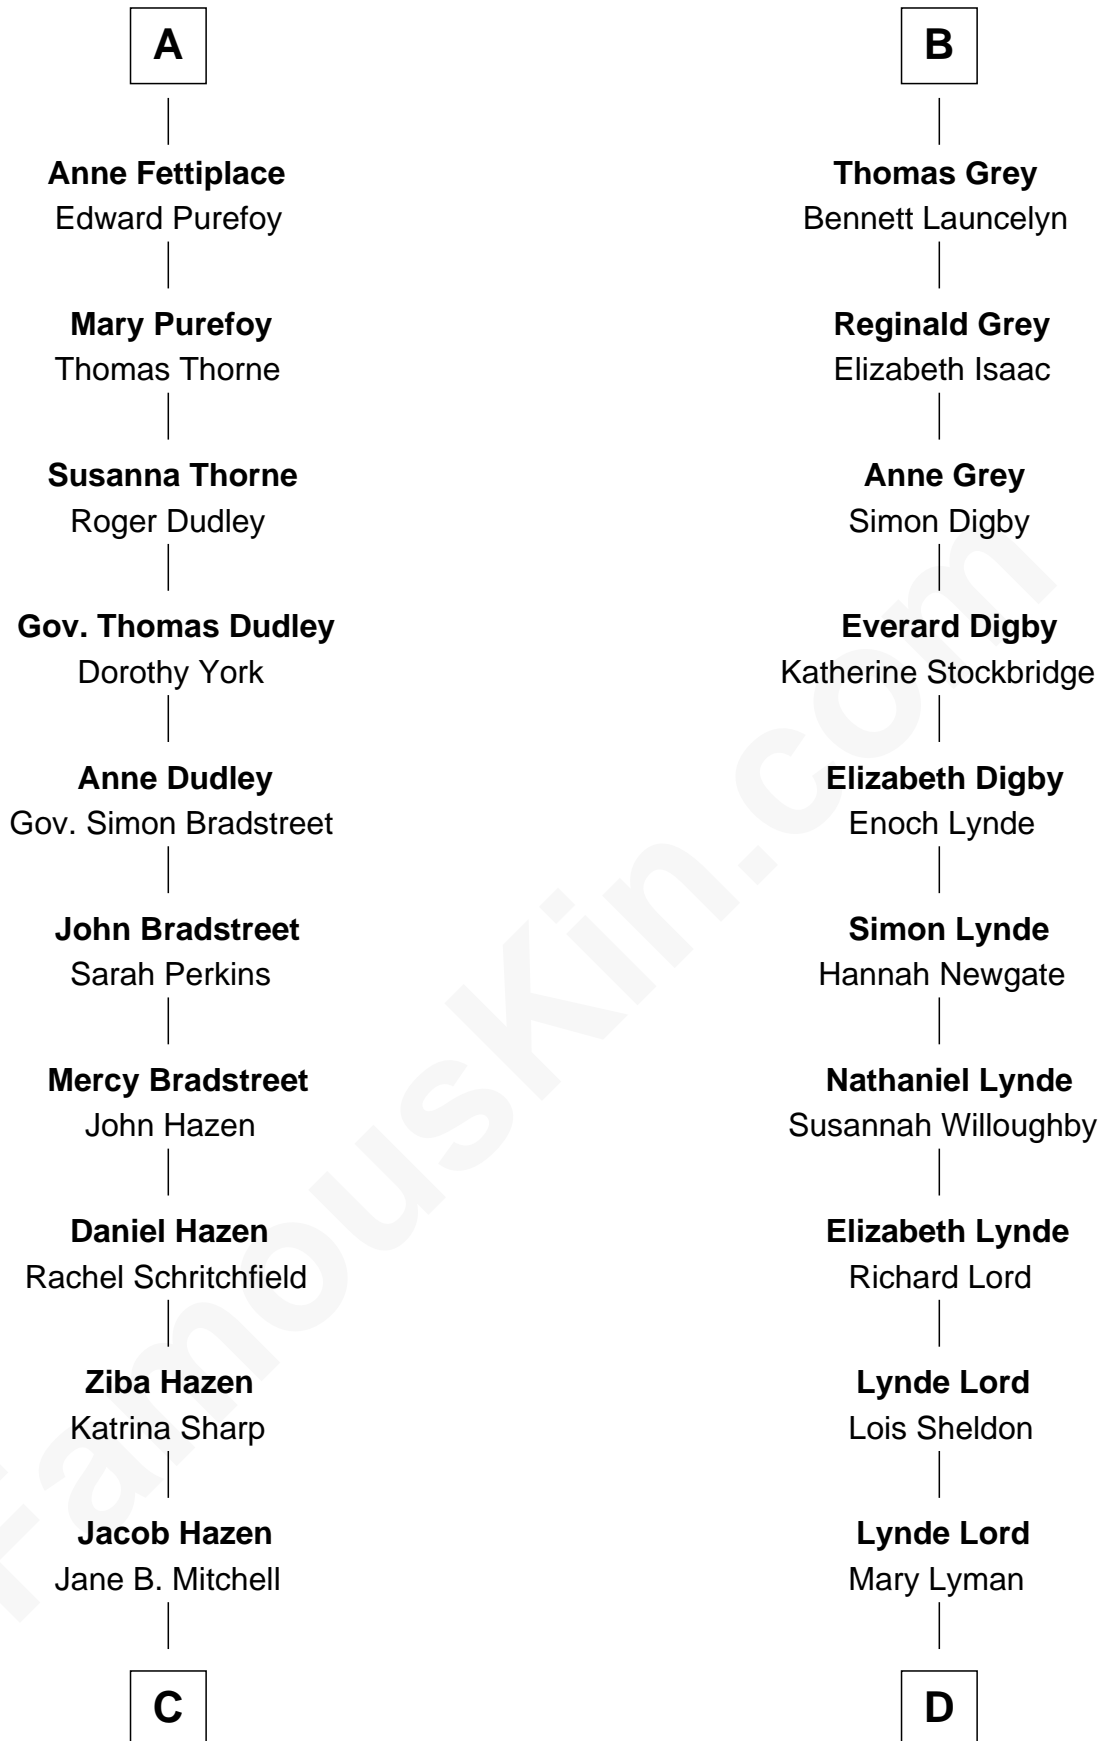

FamousKin.com Relationship Chart of

J. K. Simmons

TV and Movie Actor

19th cousin 2 times removed of

J.P. Morgan

American Banker and Art Collector

C

Sedgwick Russell Hazen