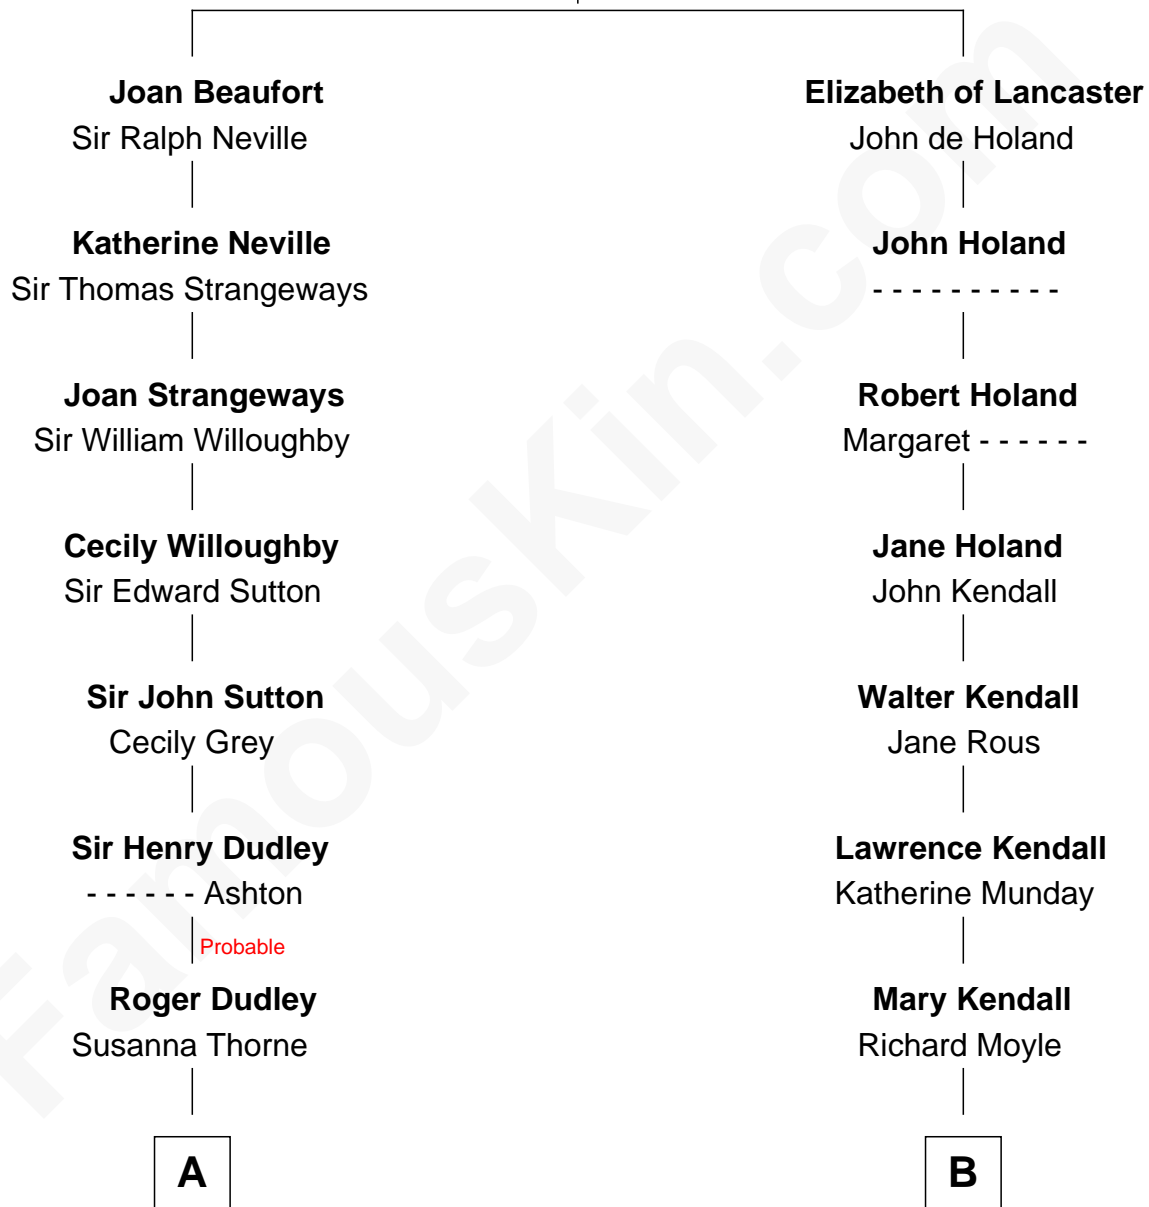

FamousKin.com Relationship Chart of

J. K. Simmons

TV and Movie Actor

17th cousin 1 time removed of

Juliette Gordon Low

Founder of the Girl Scouts

John of Gaunt

*with wife
Katherine Roet*

*with wife
Blanche of Lancaster*

C

Patricia Kimble
Dr. Donald William Simmons

J. K. Simmons
TV and Movie Actor

FamousKin.com