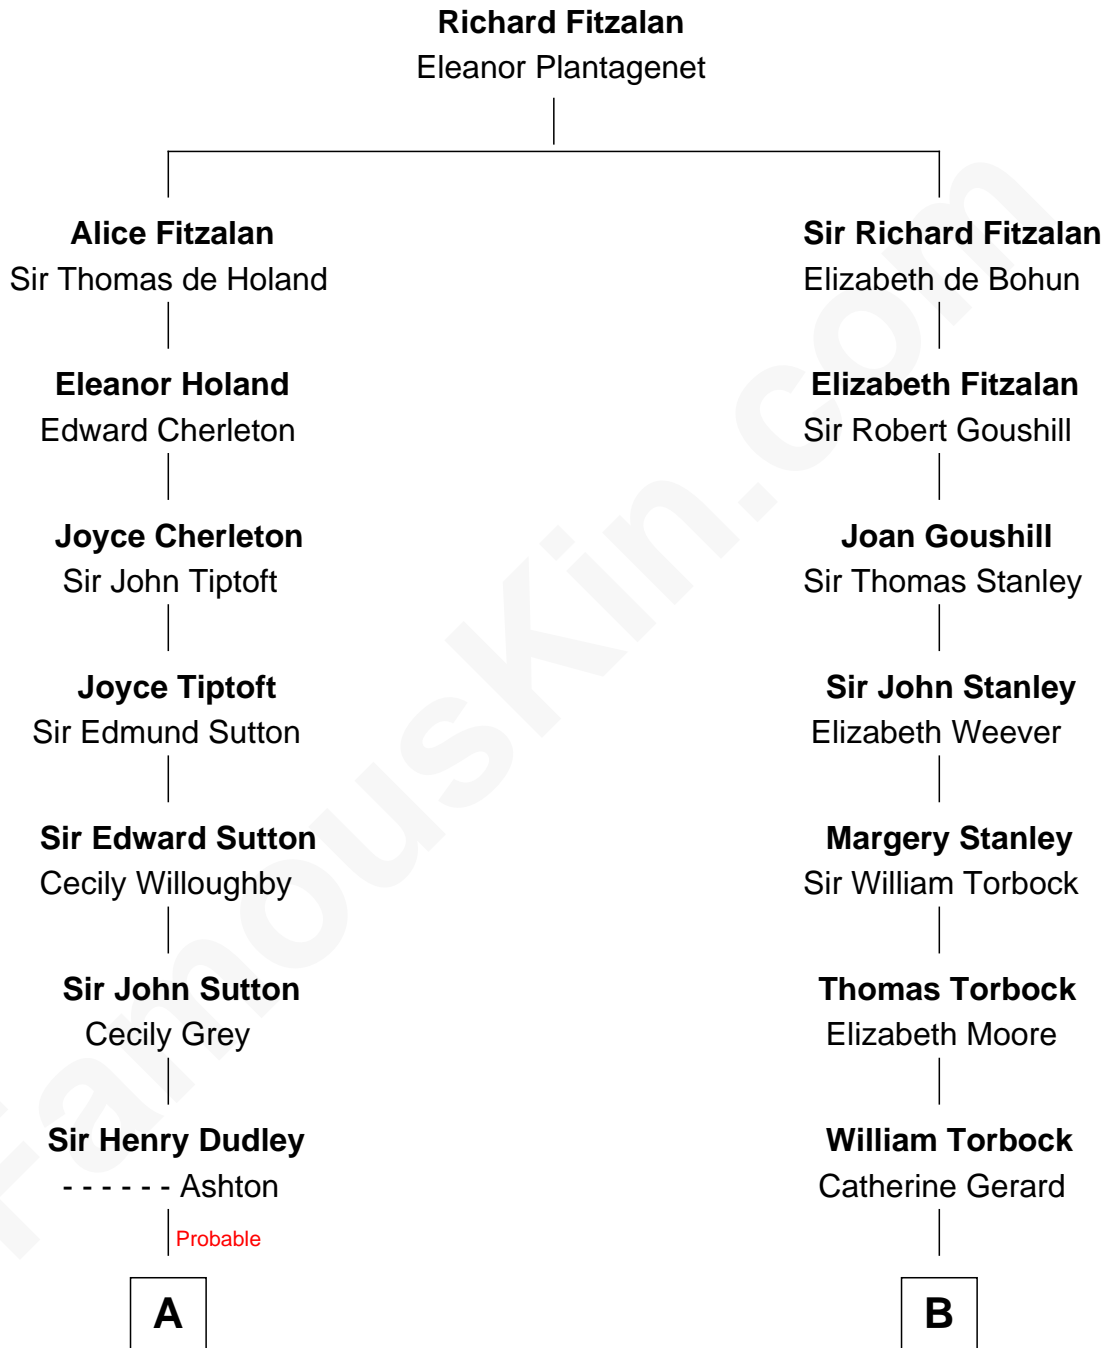

## Relationship Chart of

**J. K. Simmons**

*TV and Movie Actor*

17th cousin 2 times removed of

**Juliette Gordon Low**

*Founder of the Girl Scouts*

**C**

**Ruth Hazen**  
Col. Ralph Archibald Kimble