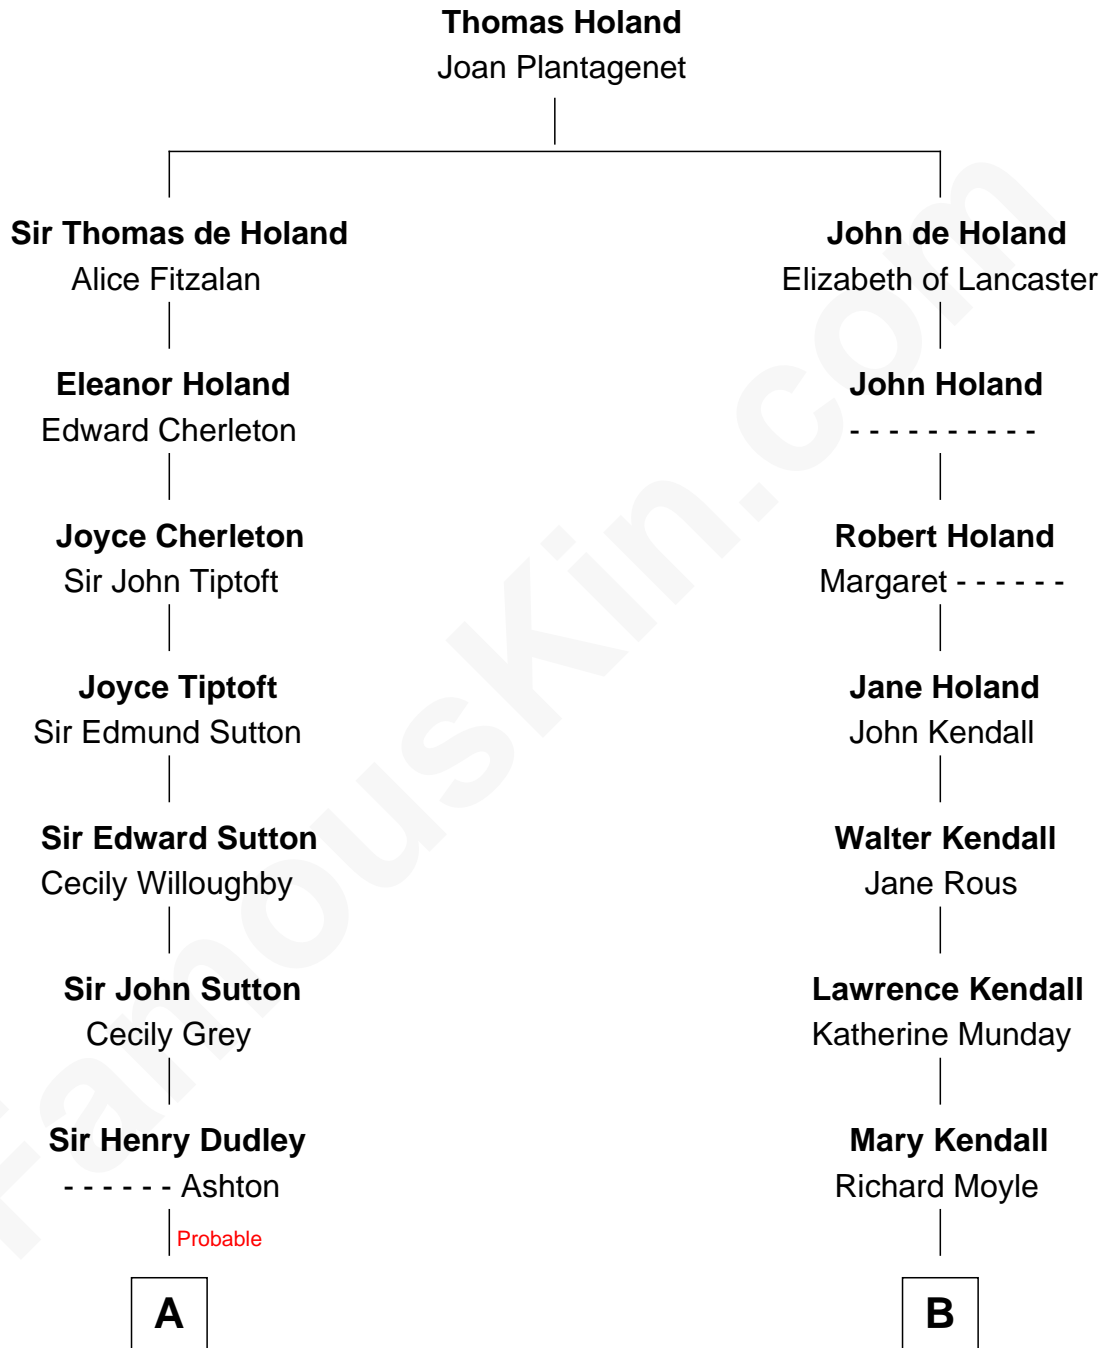

# FamousKin.com Relationship Chart of

**J. K. Simmons**

*TV and Movie Actor*

17th cousin 2 times removed of

**Juliette Gordon Low**

*Founder of the Girl Scouts*

**C**

**Ruth Hazen**  
Col. Ralph Archibald Kimble