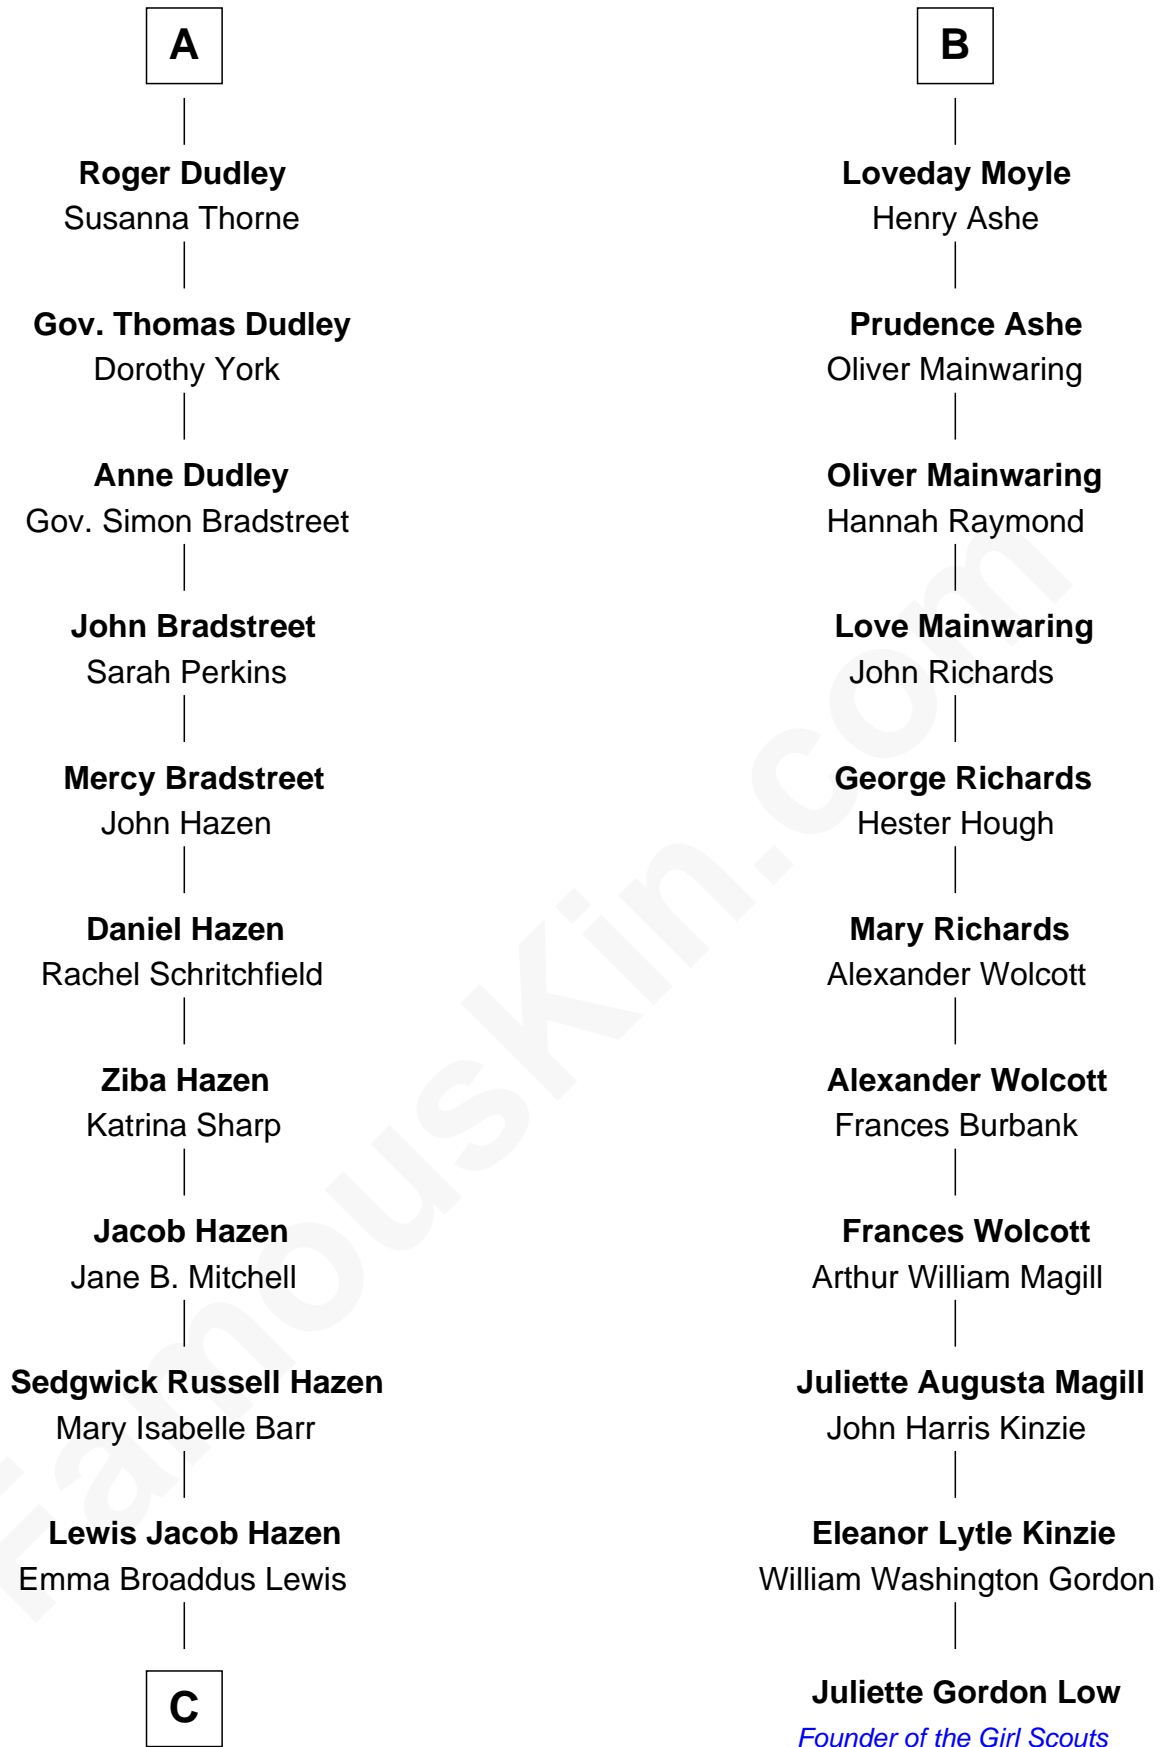

# FamousKin.com Relationship Chart of

**J. K. Simmons**

*TV and Movie Actor*

17th cousin 2 times removed of

**Juliette Gordon Low**

*Founder of the Girl Scouts*

**C**

**Ruth Hazen**  
Col. Ralph Archibald Kimble

**Patricia Kimble**  
Dr. Donald William Simmons

**J. K. Simmons**  
*TV and Movie Actor*

FamousKin.com