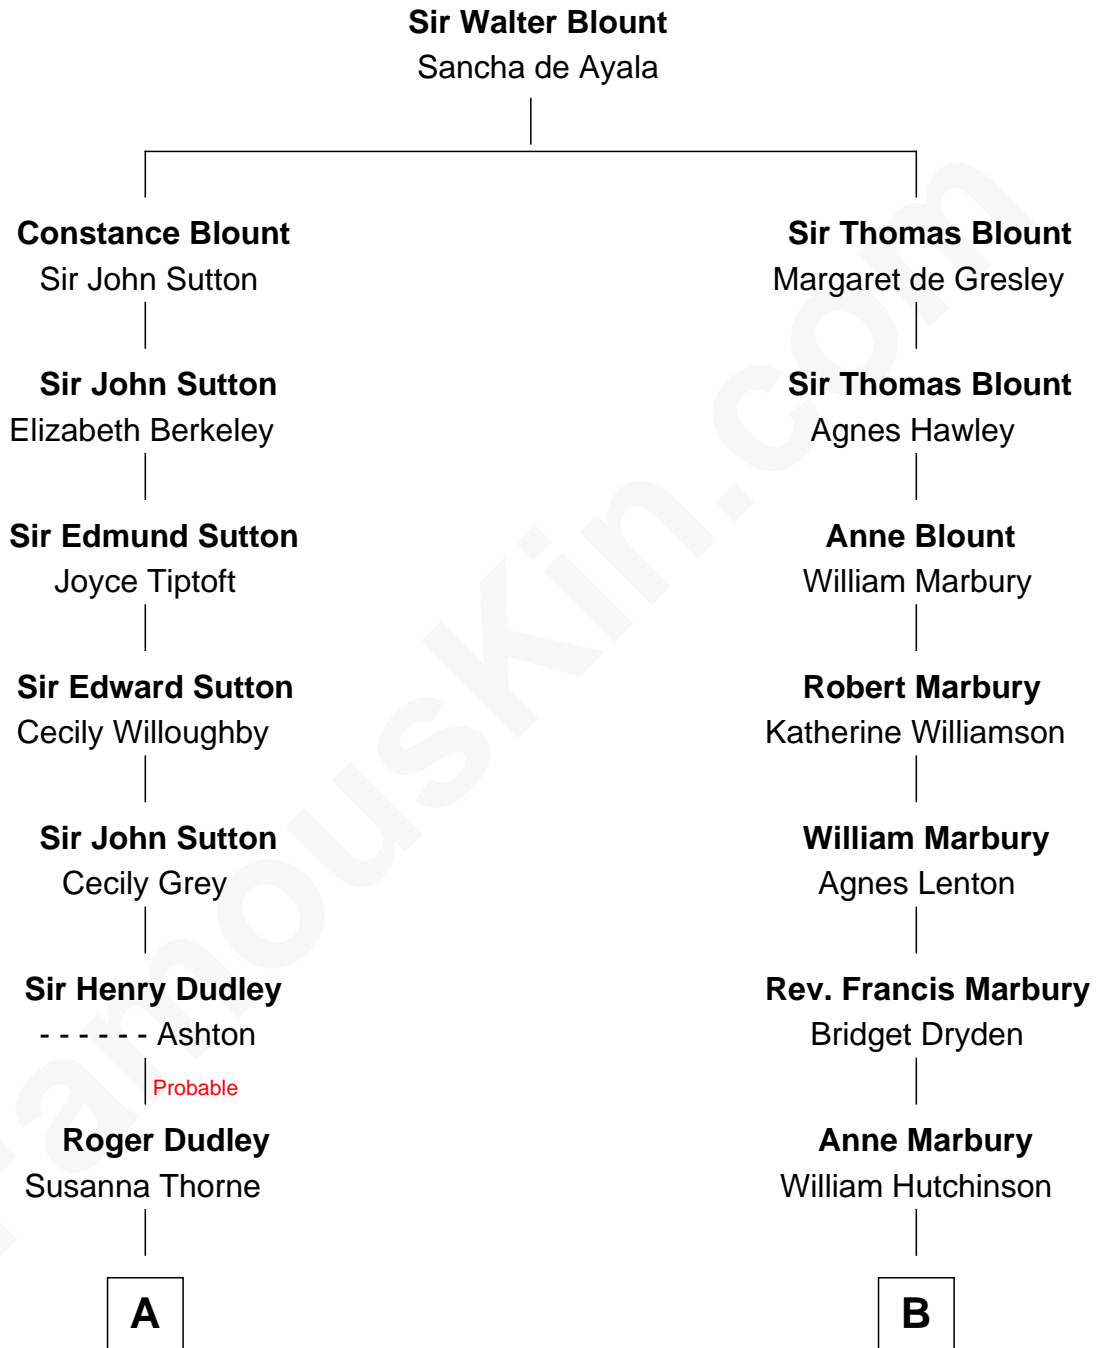

FamousKin.com Relationship Chart of

J. K. Simmons

TV and Movie Actor

14th cousin 4 times removed of

Stephen A. Douglas

Participated in Lincoln-Douglas Debates

C

Patricia Kimble
Dr. Donald William Simmons