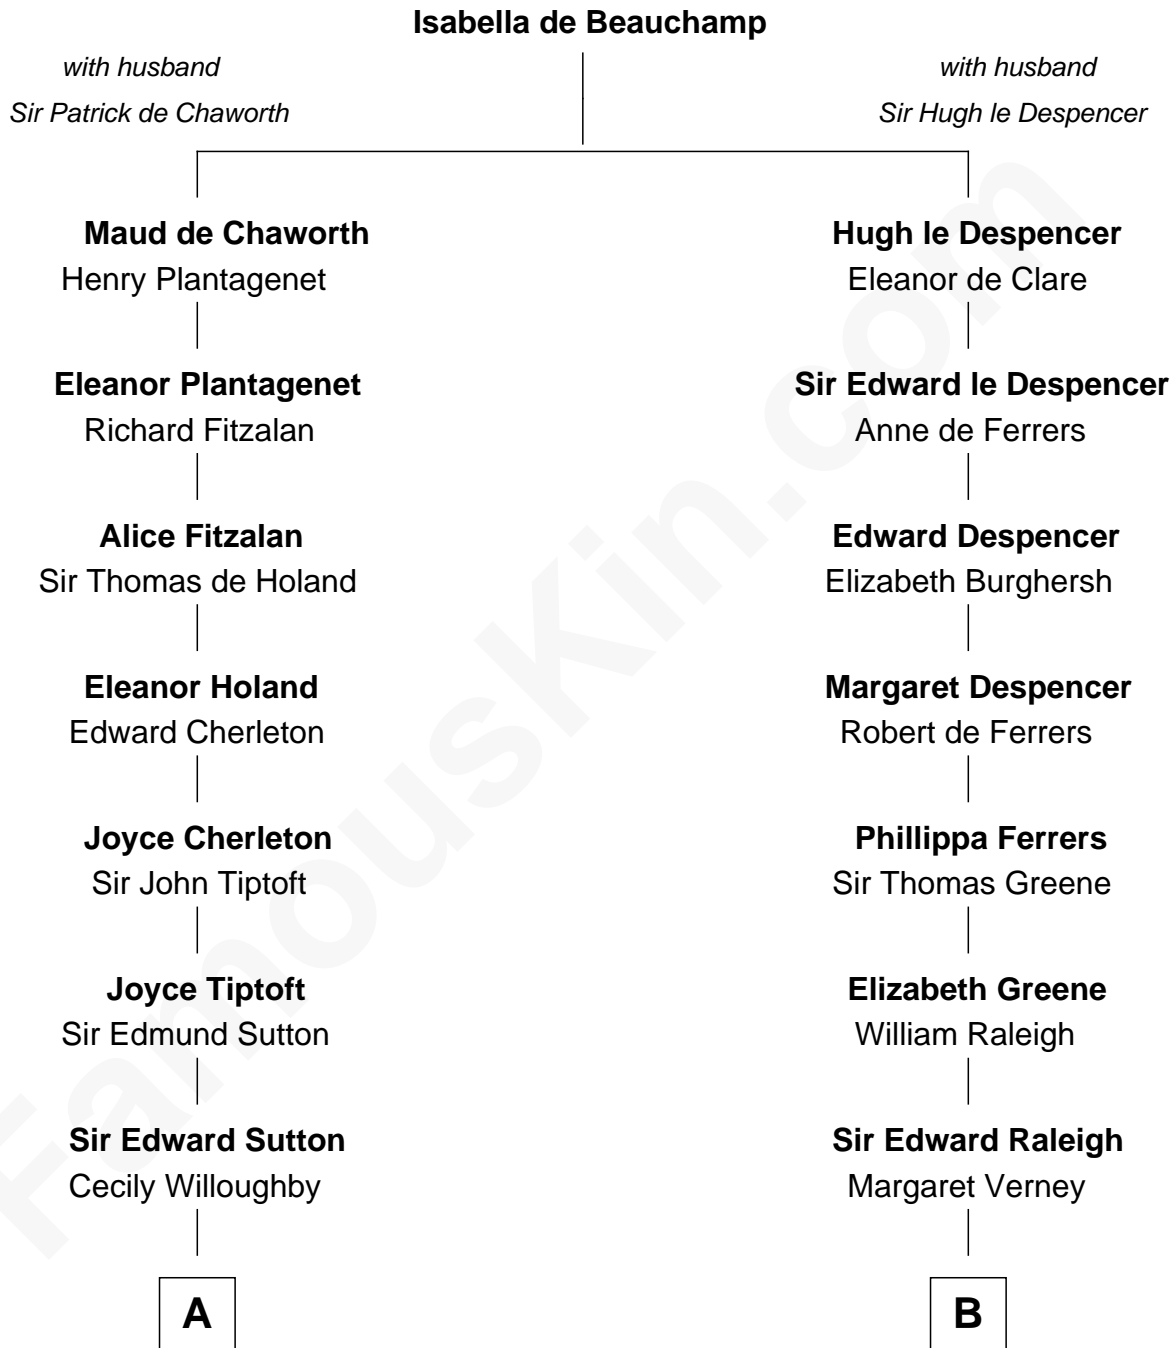

FamousKin.com Relationship Chart of

J. K. Simmons

TV and Movie Actor

19th cousin 2 times removed of

Stephen A. Douglas

Participated in Lincoln-Douglas Debates

C

Sedgwick Russell Hazen