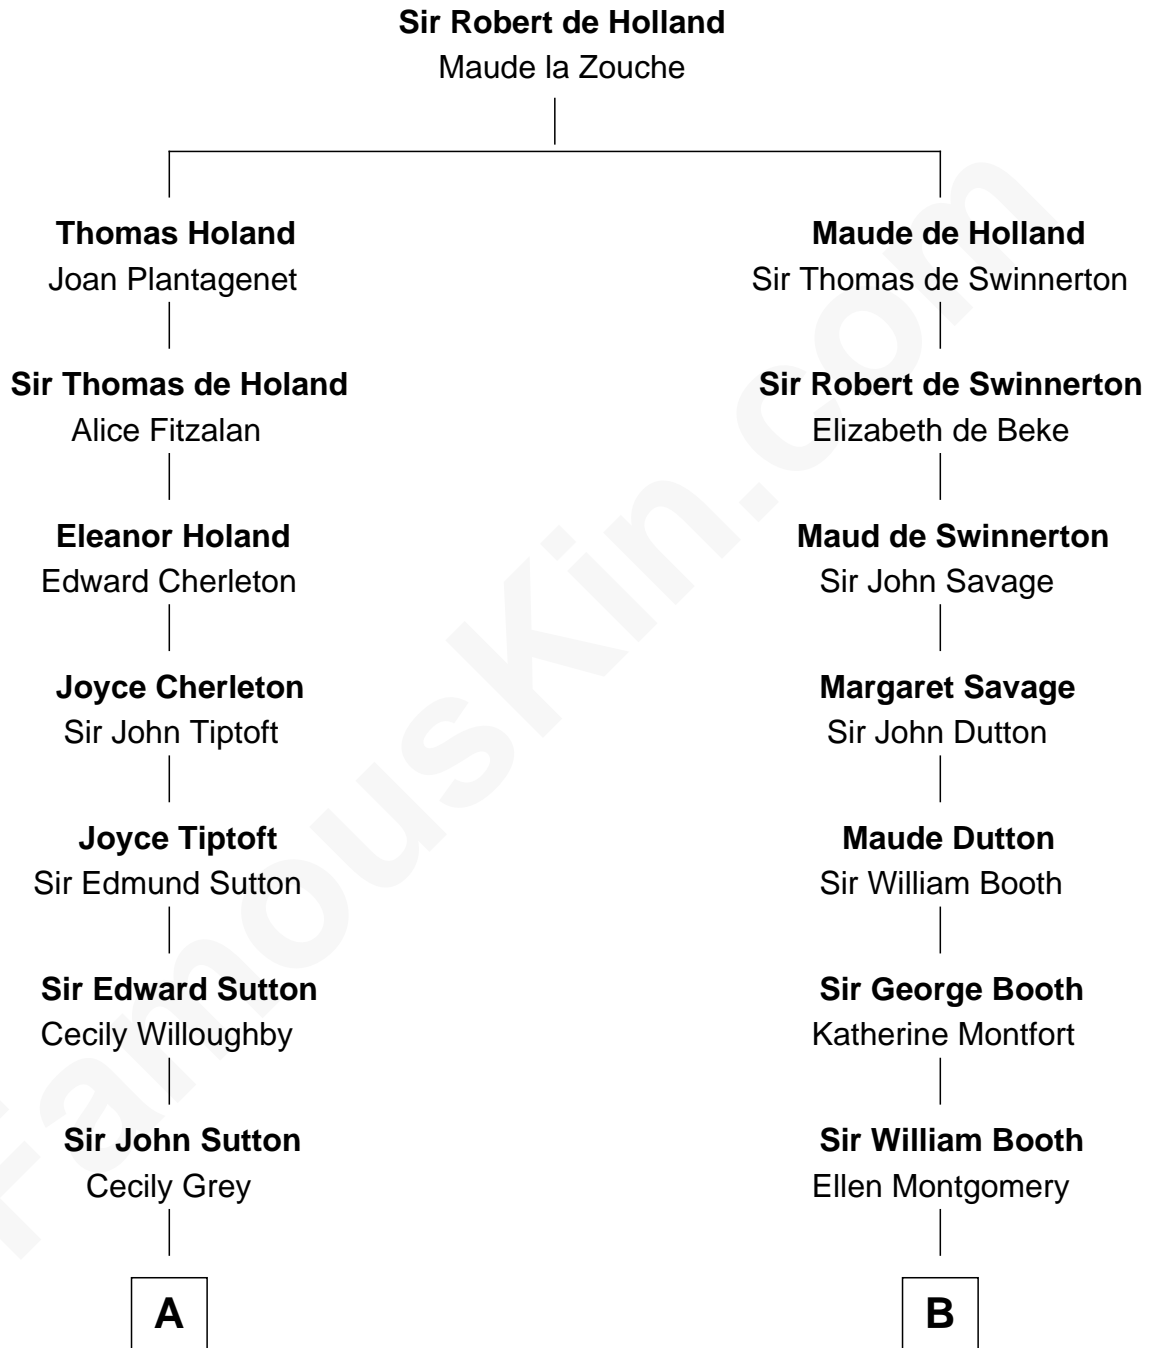

# FamousKin.com Relationship Chart of

**J. K. Simmons**

*TV and Movie Actor*

17th cousin 3 times removed of

**Stephen A. Douglas**

*Participated in Lincoln-Douglas Debates*

**C**

—  
**Lewis Jacob Hazen**  
Emma Broaddus Lewis

—  
**Ruth Hazen**  
Col. Ralph Archibald Kimble

—  
**Patricia Kimble**  
Dr. Donald William Simmons

—  
**J. K. Simmons**  
*TV and Movie Actor*