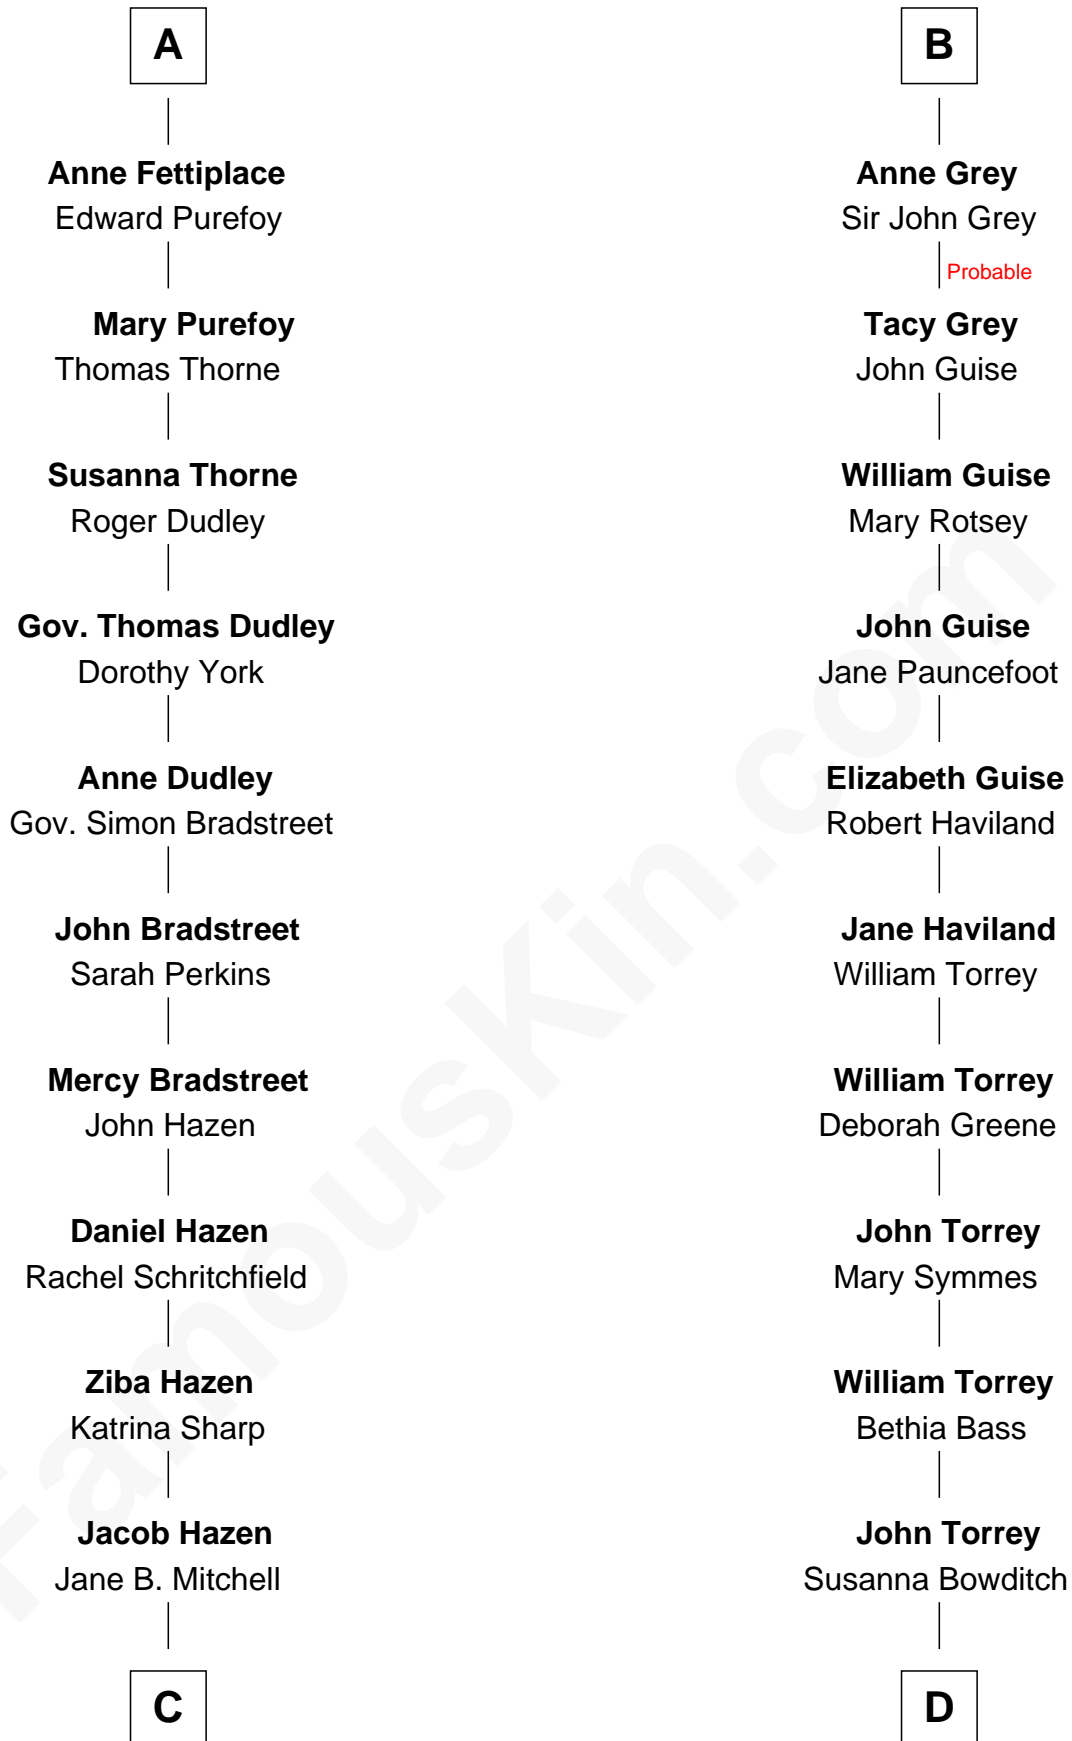

## Relationship Chart of

**J. K. Simmons**

*TV and Movie Actor*

18th cousin 3 times removed of

**John Torrey**

*Co-founder, NY Academy of Science*

**C**

**Sedgwick Russell Hazen**

Mary Isabelle Barr

**Lewis Jacob Hazen**

Emma Broaddus Lewis

**Ruth Hazen**

Col. Ralph Archibald Kimble

**Patricia Kimble**

Dr. Donald William Simmons

**J. K. Simmons**