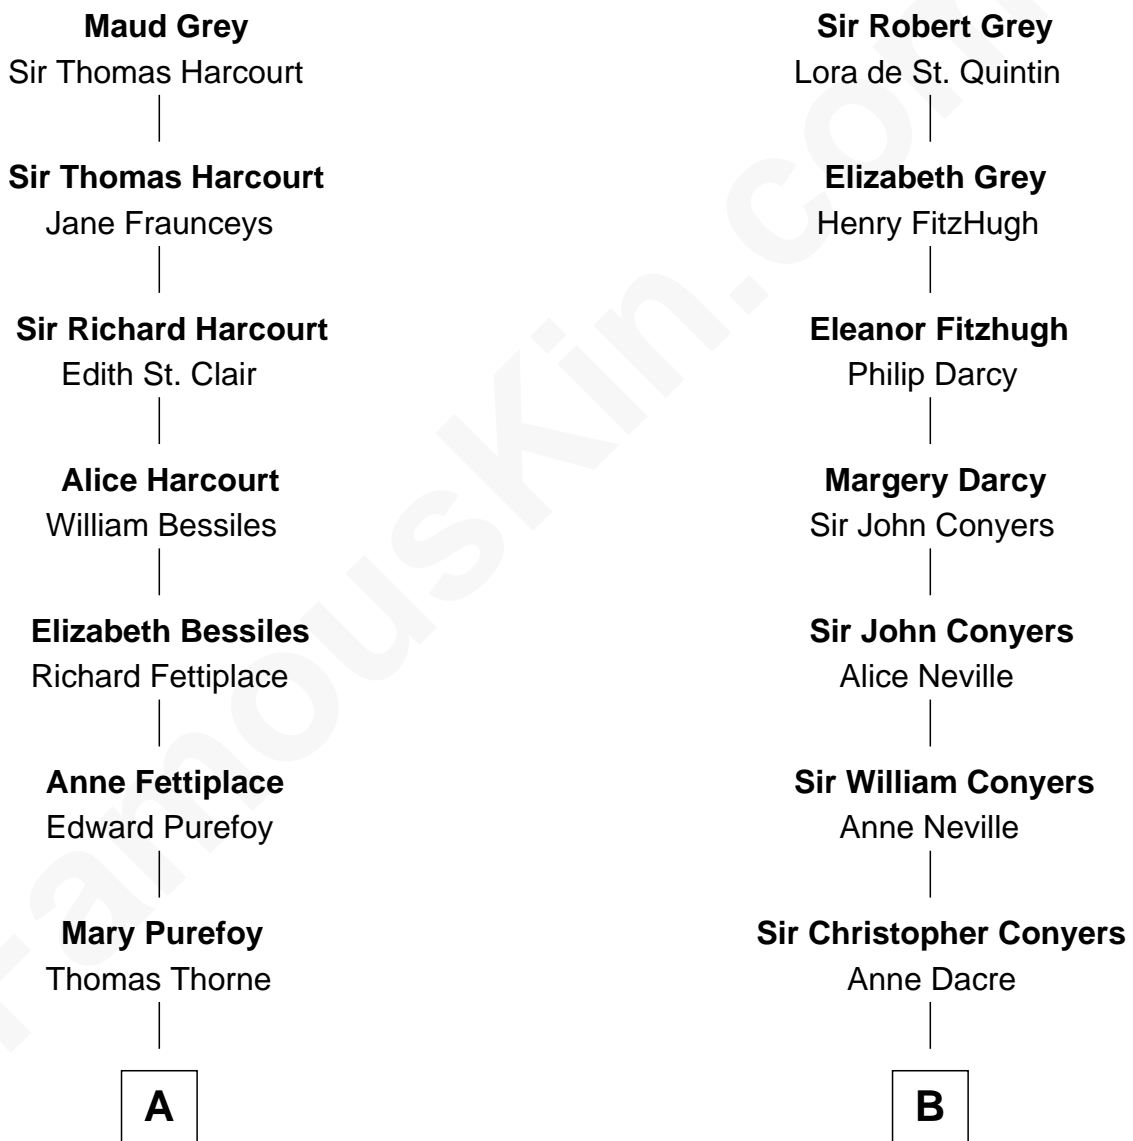

# FamousKin.com Relationship Chart of

**J. K. Simmons**

*TV and Movie Actor*

19th cousin 2 times removed of

**Margot Kidder**

*TV and Movie Actress*

**Sir John Grey**

Avice Marmion

**C**

**Ruth Hazen**  
Col. Ralph Archibald Kimble

**Patricia Kimble**  
Dr. Donald William Simmons

**J. K. Simmons**  
*TV and Movie Actor*

**D**

**Justus Greeley**  
Margaret Rideout

**Margaret Q. Greeley**  
Dr. David Powell