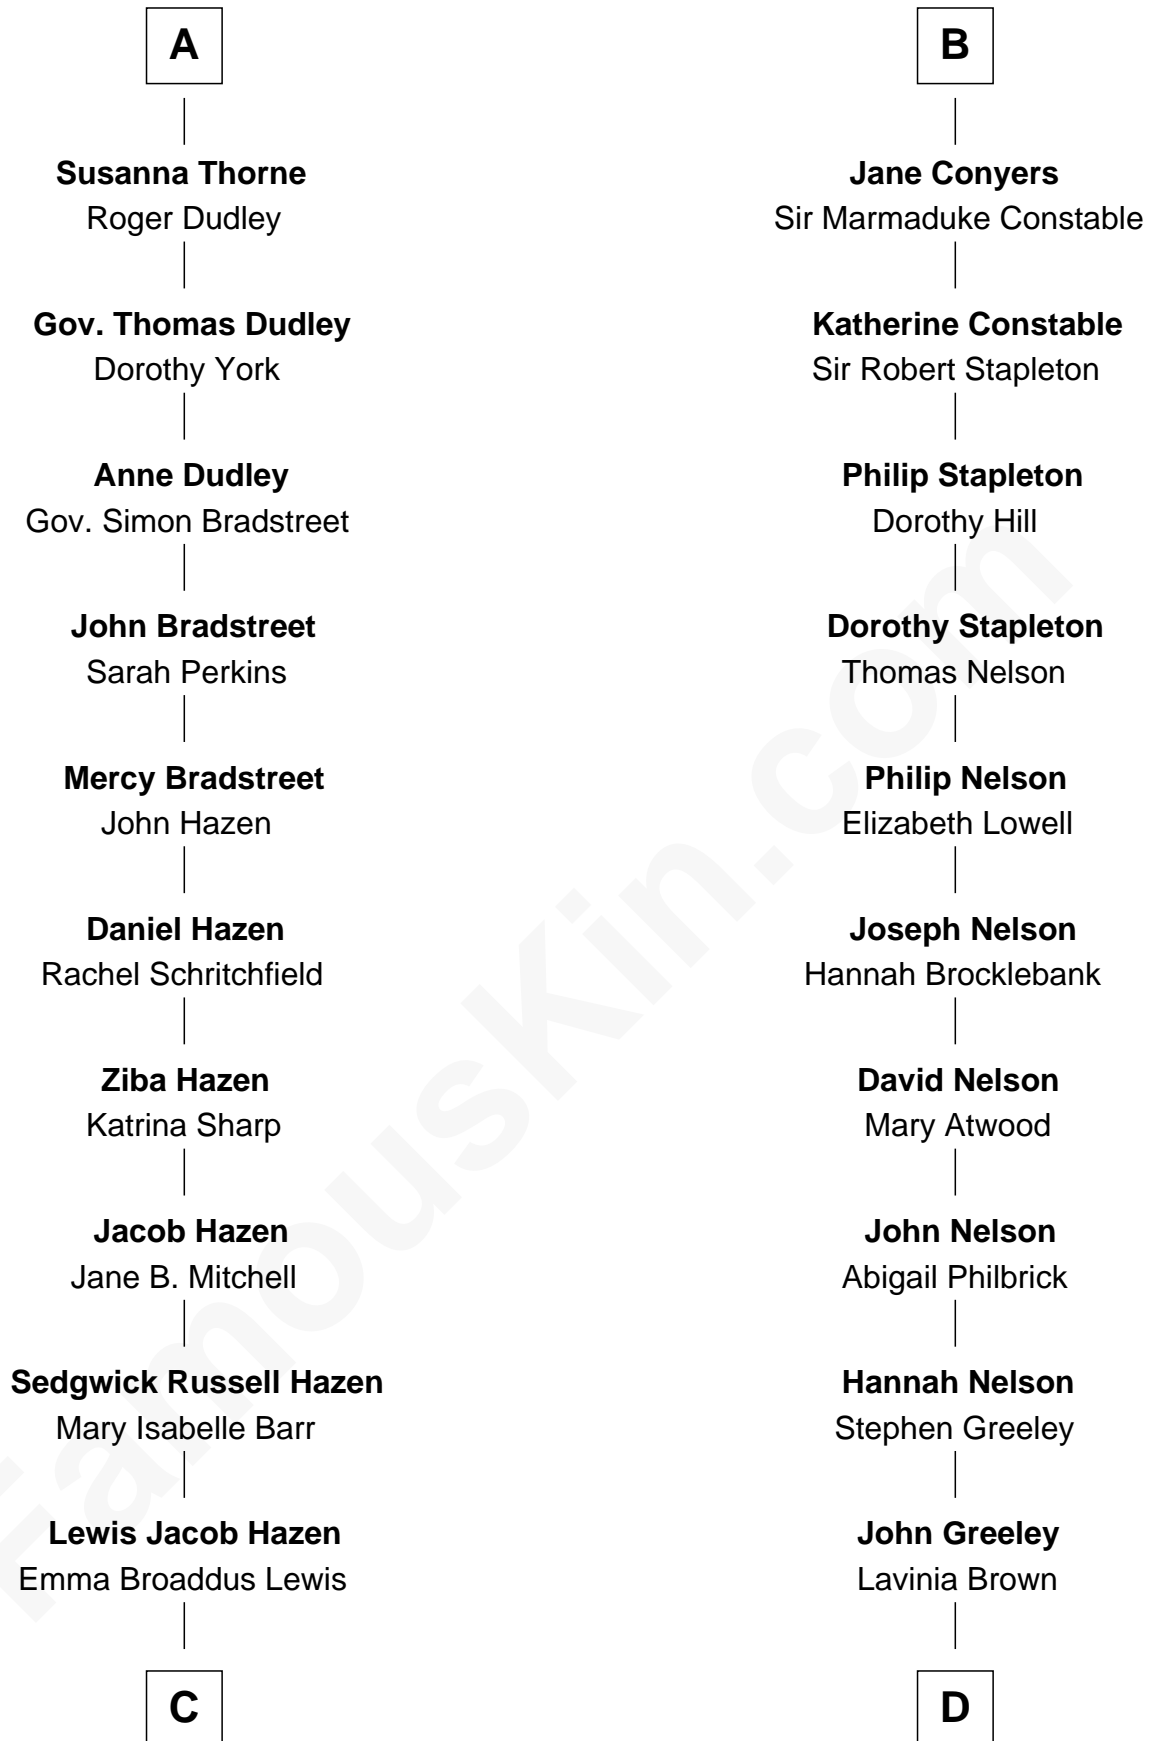

# FamousKin.com Relationship Chart of

**J. K. Simmons**

*TV and Movie Actor*

19th cousin 2 times removed of

**Margot Kidder**

*TV and Movie Actress*

**Sir John Grey**

Avice Marmion

**C**

**Ruth Hazen**  
Col. Ralph Archibald Kimble

**Patricia Kimble**  
Dr. Donald William Simmons

**J. K. Simmons**  
*TV and Movie Actor*

**D**

**Justus Greeley**  
Margaret Rideout

**Margaret Q. Greeley**  
Dr. David Powell

**Margaret Powell**  
Sidney Jesse Kidder

**Kendall Kidder**  
Jocelyn Mary Wilson

**Margot Kidder**  
*TV and Movie Actress*