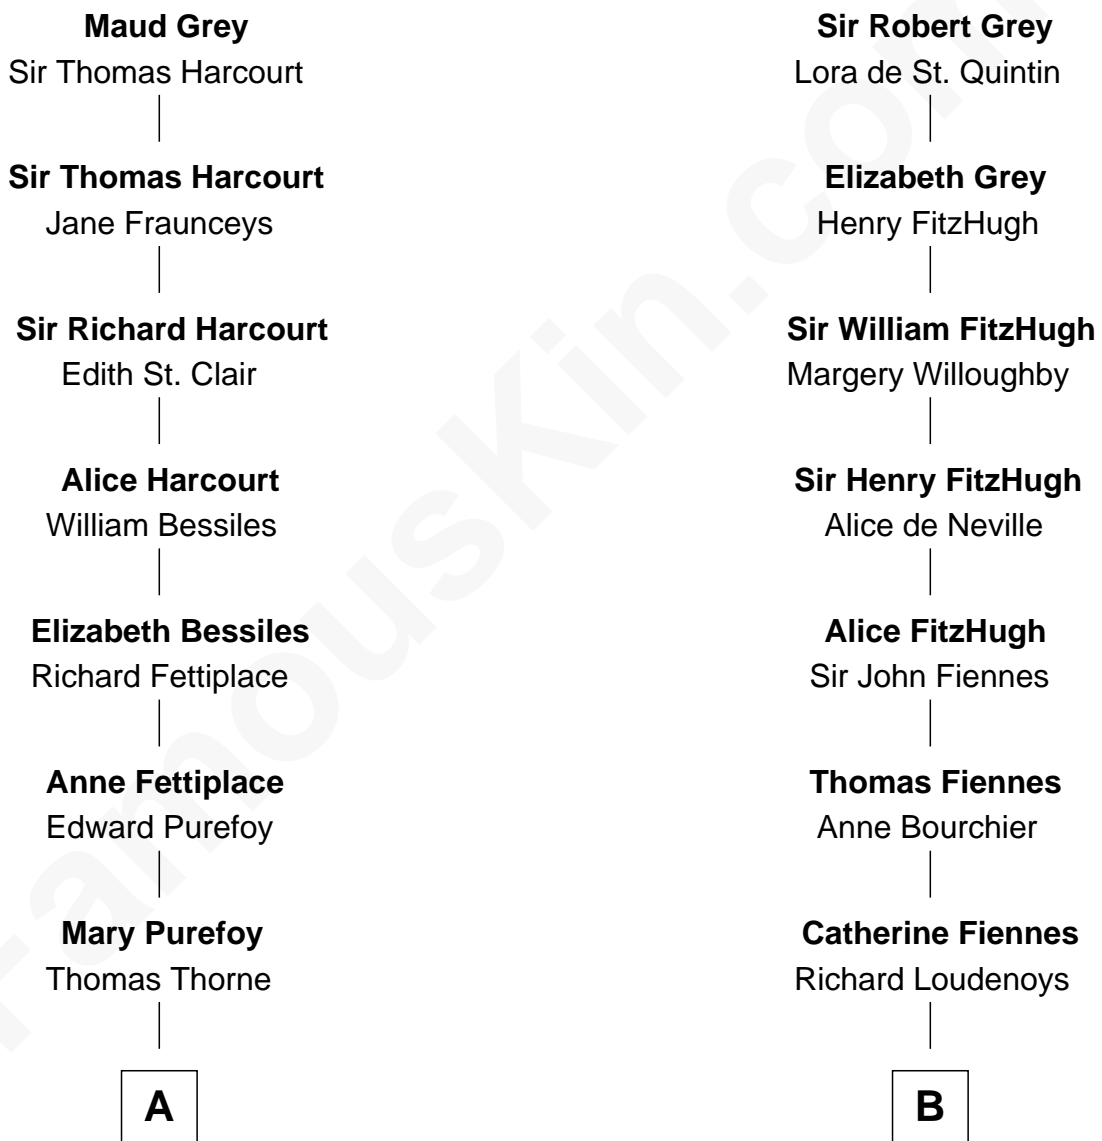

# FamousKin.com Relationship Chart of

**J. K. Simmons**  
*TV and Movie Actor*

19th cousin of

**Frank Lloyd Wright**  
*American Architect*

**Sir John Grey**  
Avice Marmion

**C**

**Ruth Hazen**  
Col. Ralph Archibald Kimble