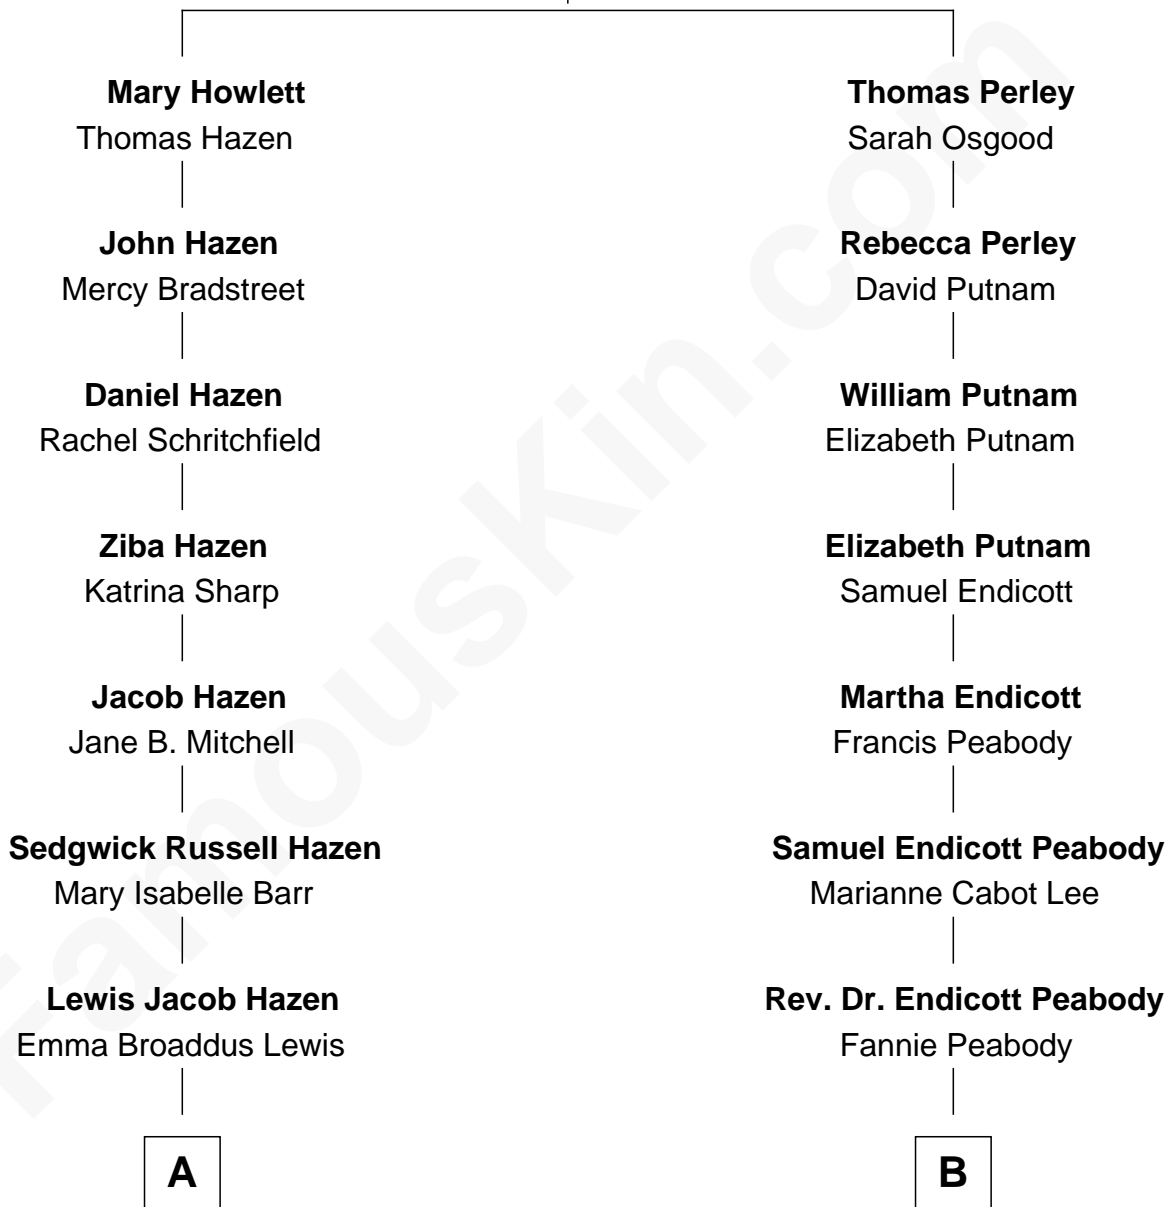

Lydia Peabody

*with husband
Thomas Howlett*

*with husband
Thomas Perley*