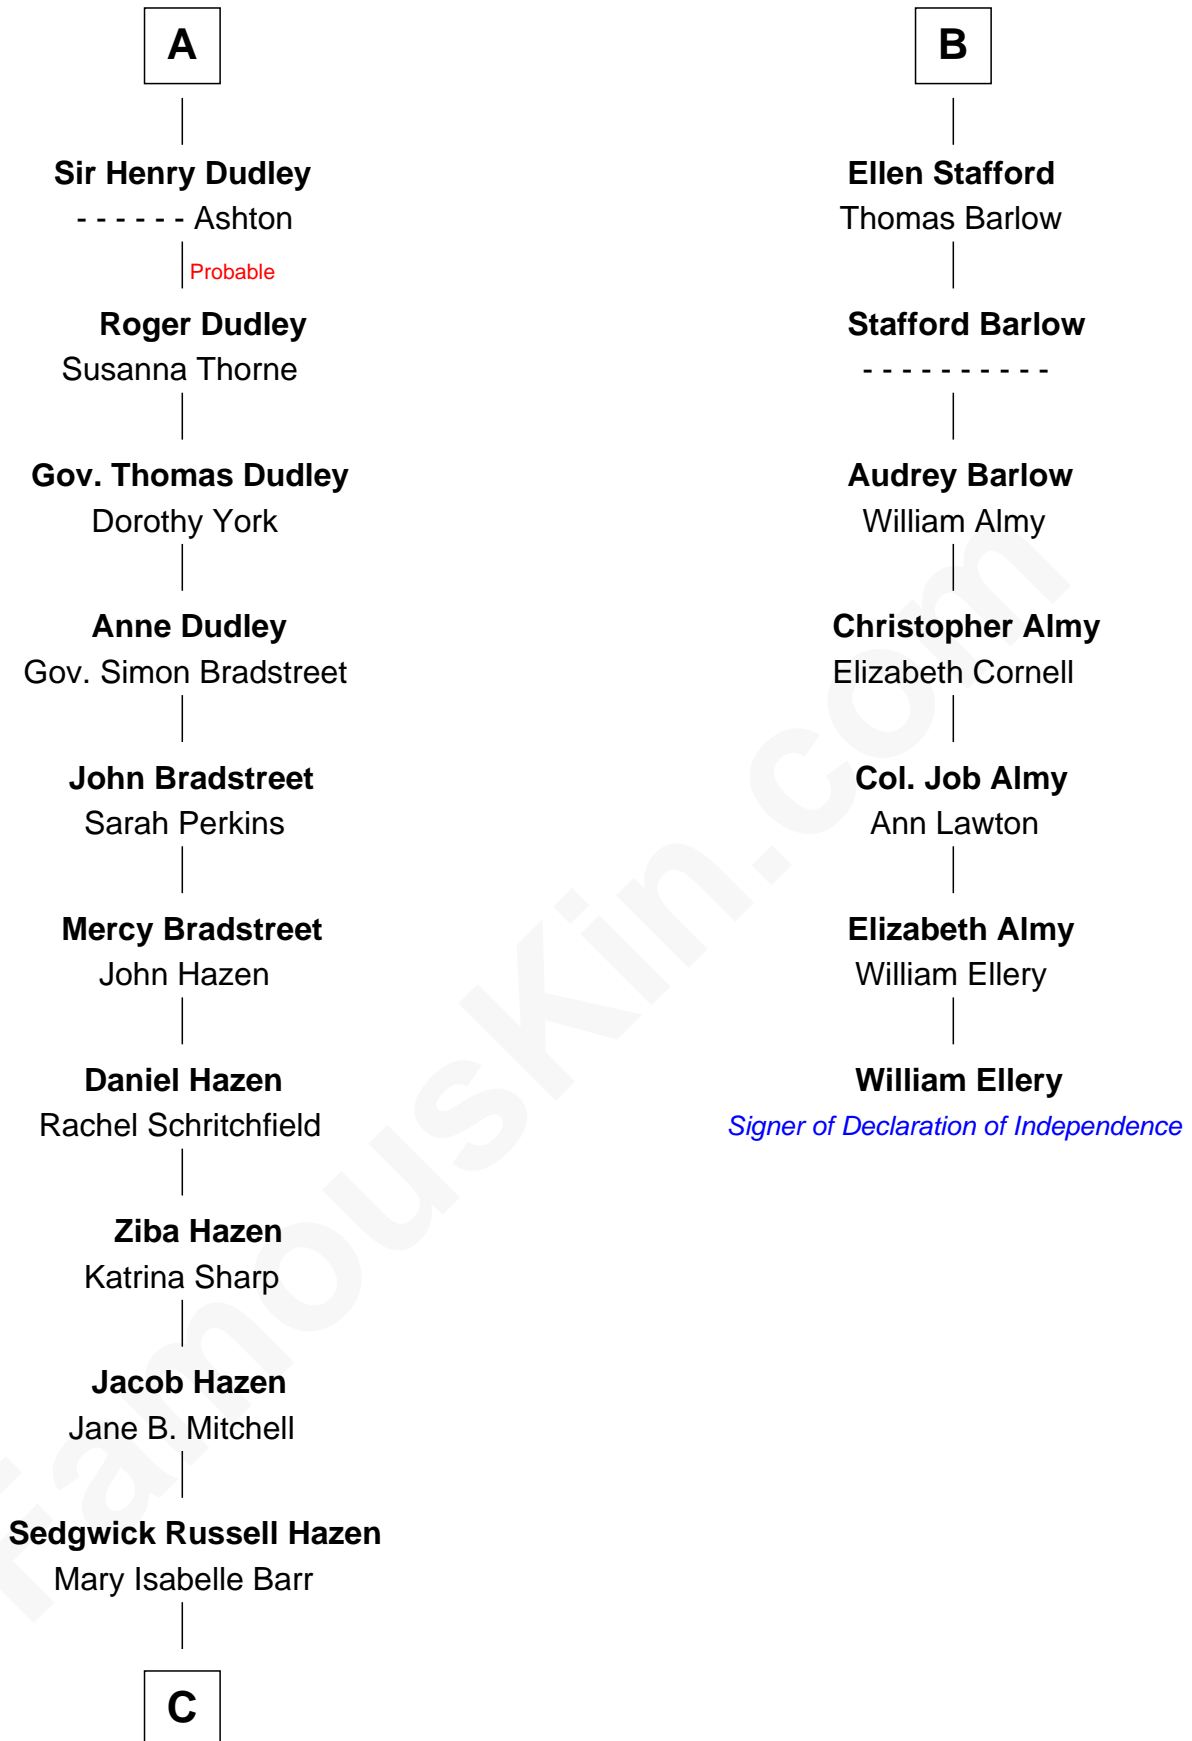

FamousKin.com Relationship Chart of

J. K. Simmons

TV and Movie Actor

13th cousin 7 times removed of

William Ellery

Signer of the Declaration of Independence

C

—
Lewis Jacob Hazen
Emma Broaddus Lewis

—
Ruth Hazen
Col. Ralph Archibald Kimble

—
Patricia Kimble
Dr. Donald William Simmons

—
J. K. Simmons
TV and Movie Actor