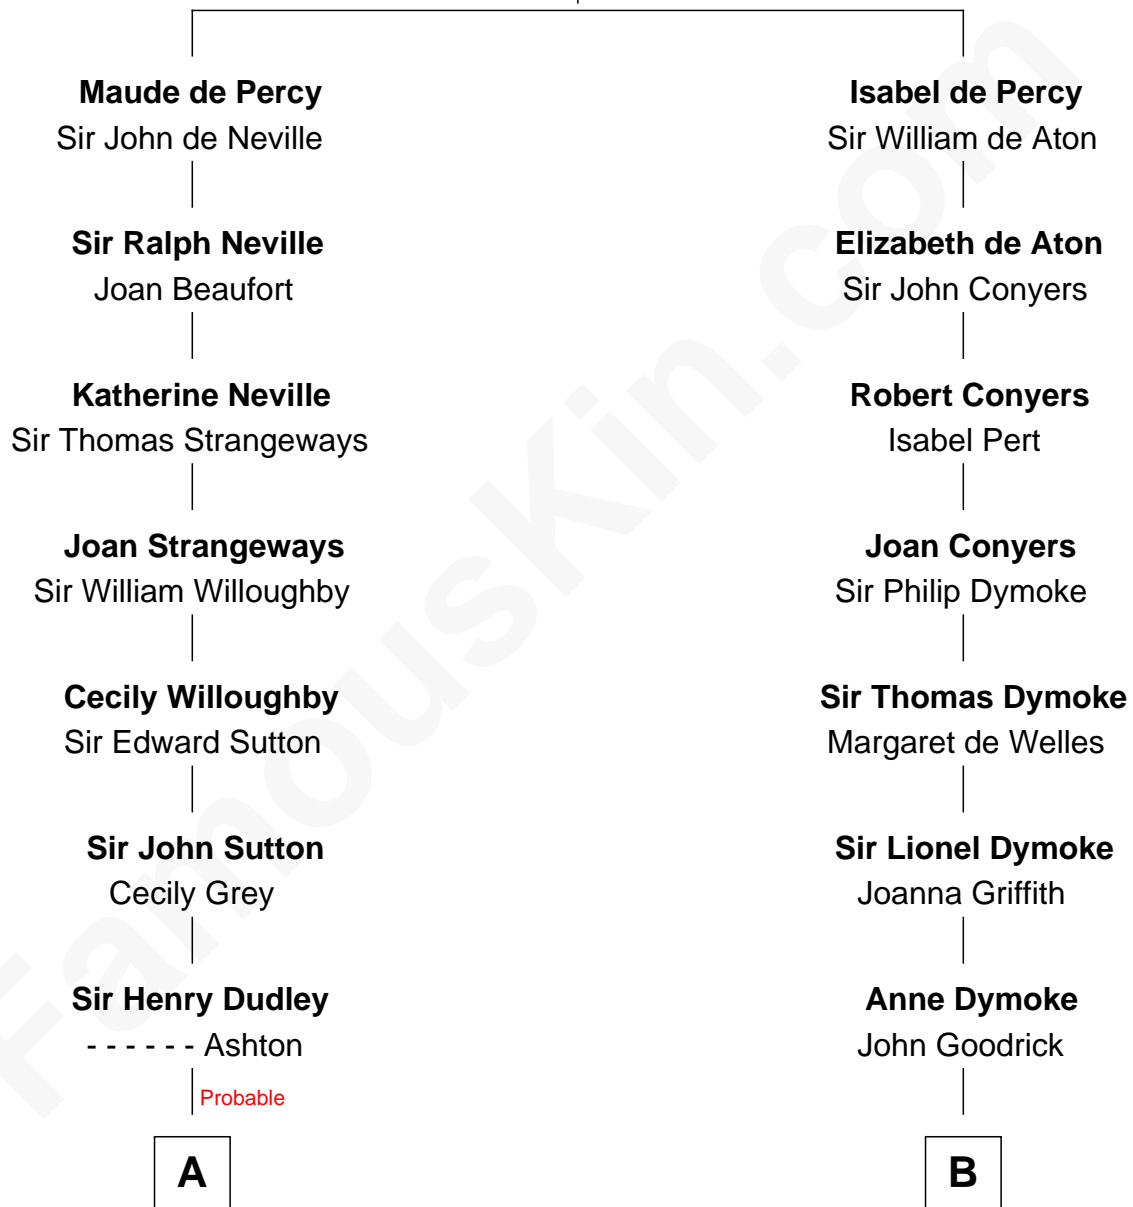

FamousKin.com Relationship Chart of

J. K. Simmons
TV and Movie Actor

18th cousin 1 time removed of

Robert Frost
Poet and Playwright

Sir Henry de Percy
Idoine de Clifford

FamousKin.com