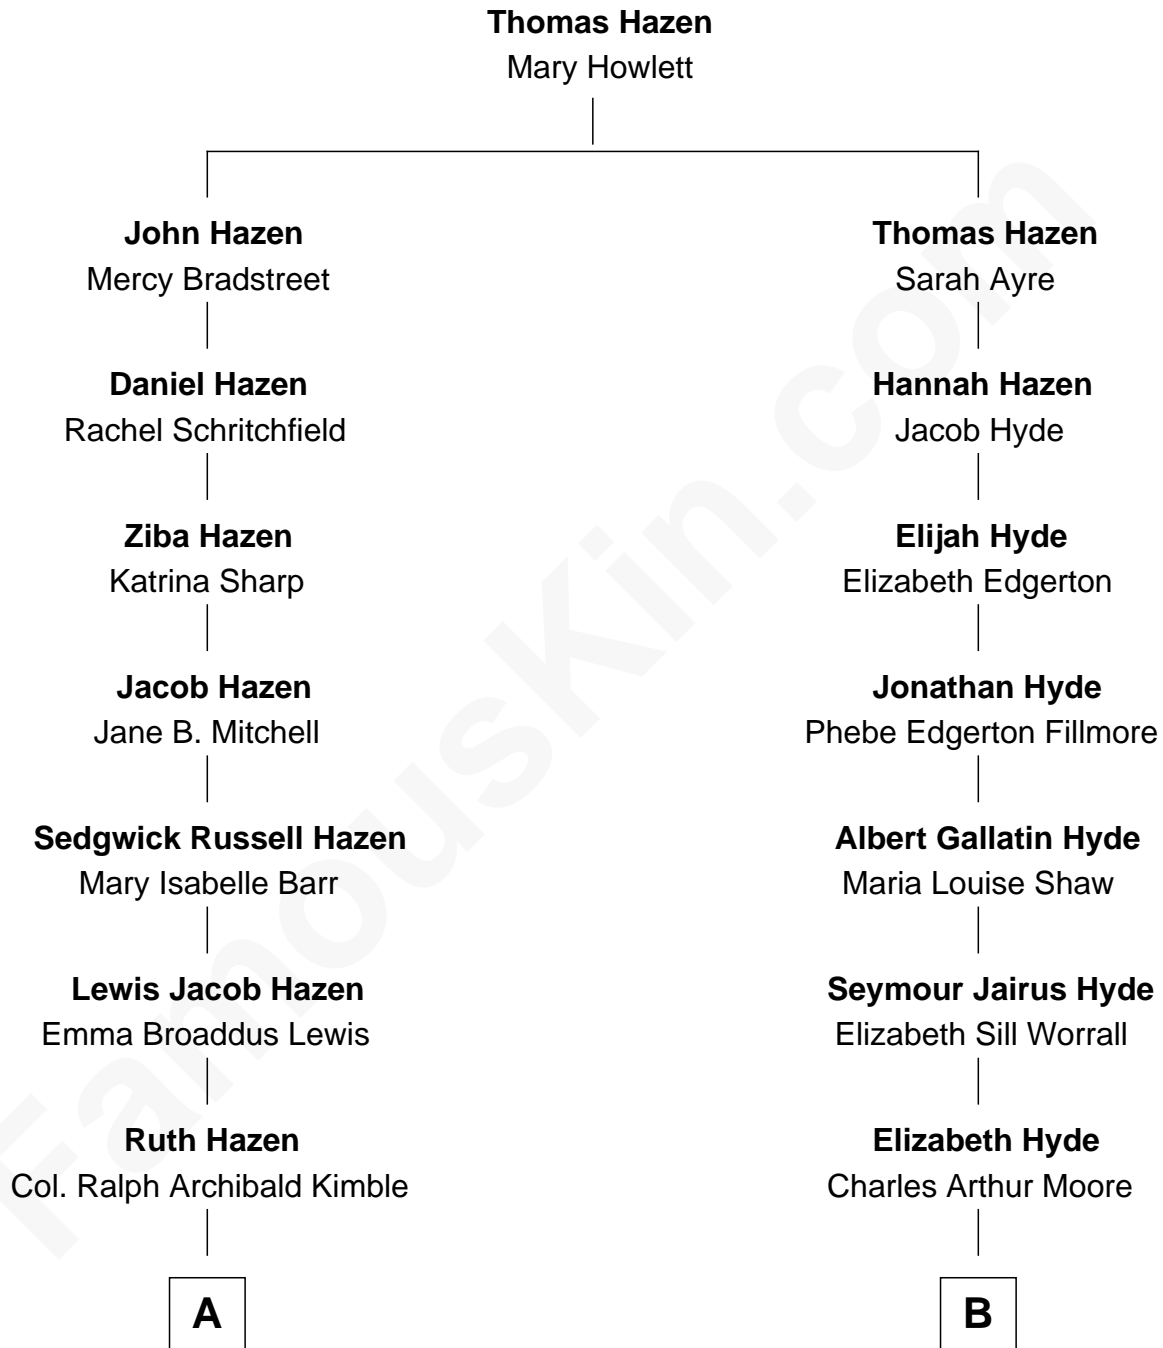

FamousKin.com Relationship Chart of

J. K. Simmons
TV and Movie Actor

8th cousin of

Glenn Close
Movie, Television, and Stage Actress

A

Patricia Kimble
Dr. Donald William Simmons

J. K. Simmons
TV and Movie Actor

B

Elizabeth Mary H. Moore
Dr. William Taliaferro Close

Glenn Close
Movie, Television, and Stage Actress

FamousKin.com