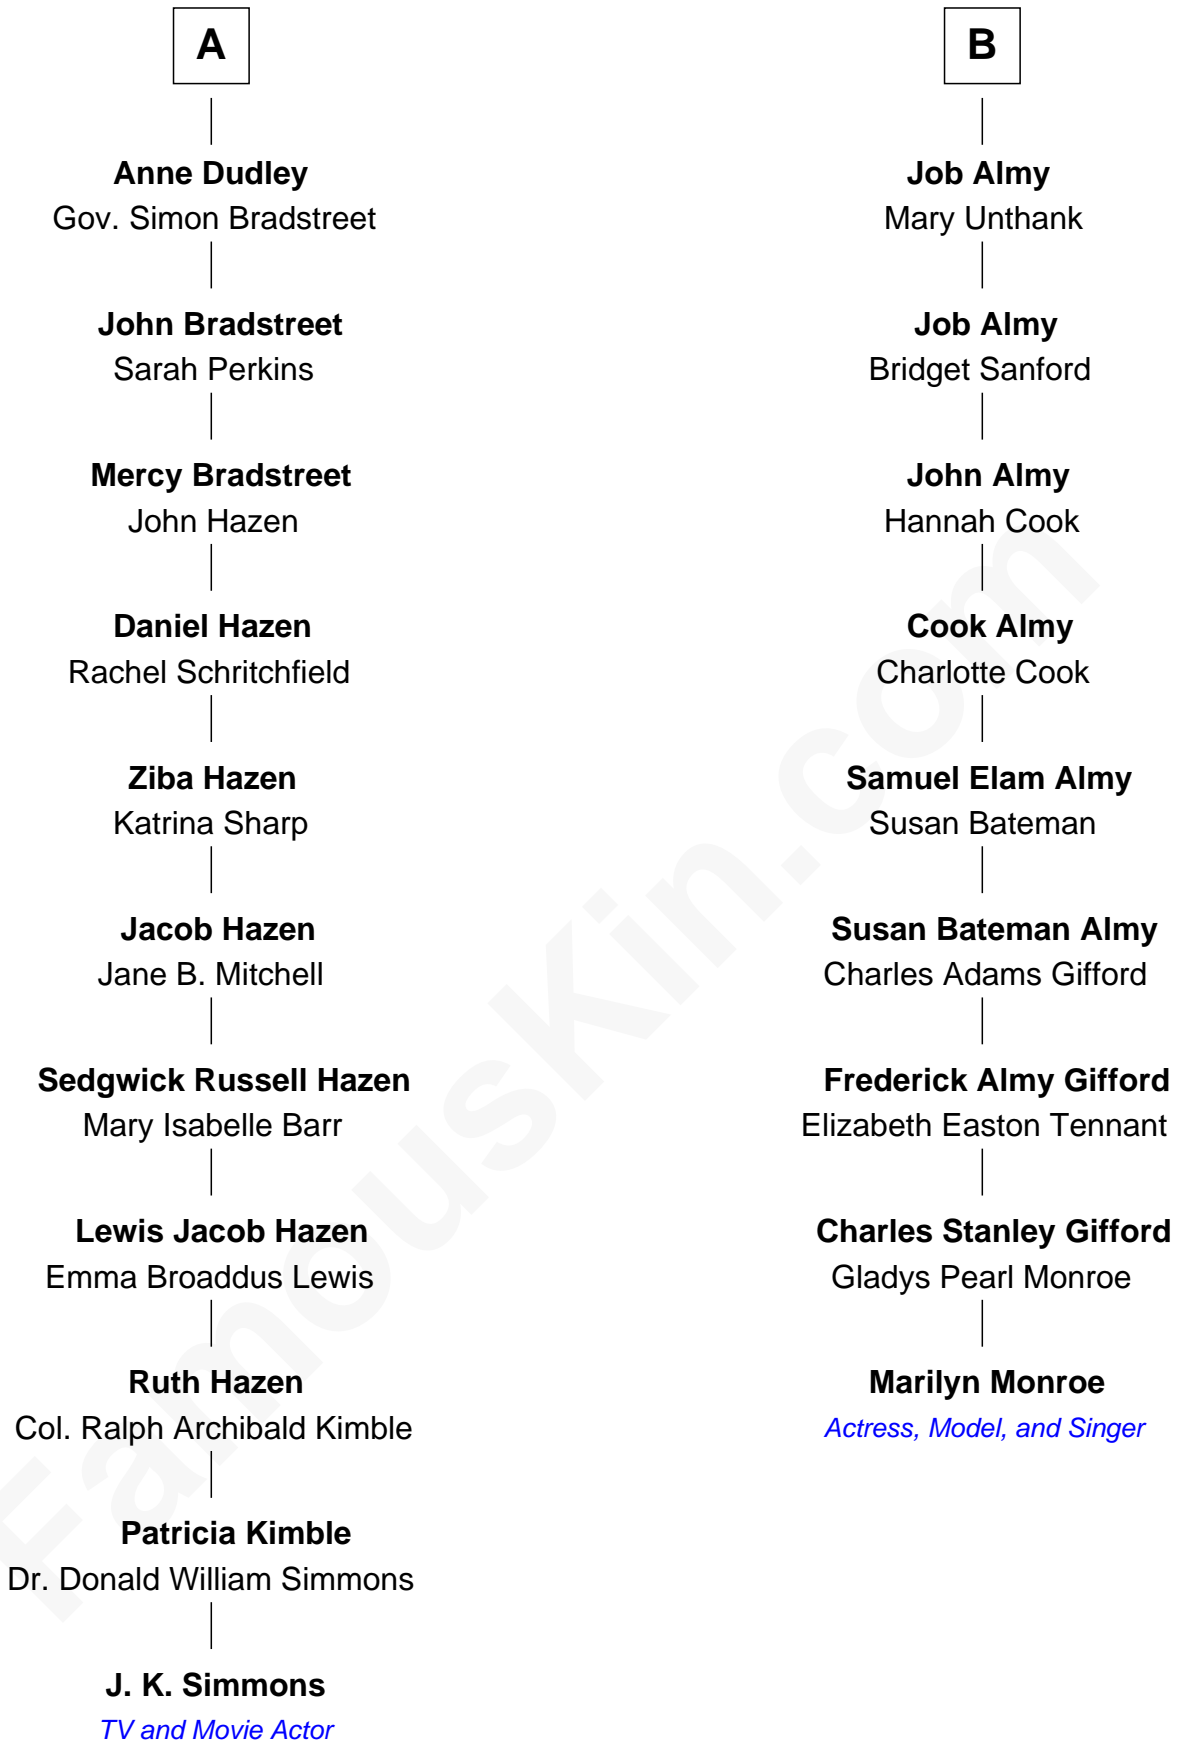

# FamousKin.com Relationship Chart of

**J. K. Simmons**

*TV and Movie Actor*

15th cousin 2 times removed of

**Marilyn Monroe**

*Actress, Model, and Singer*

J. K. Simmons photo by [Gordon Correll/gdcgraphics](#) (CC BY 2.0)