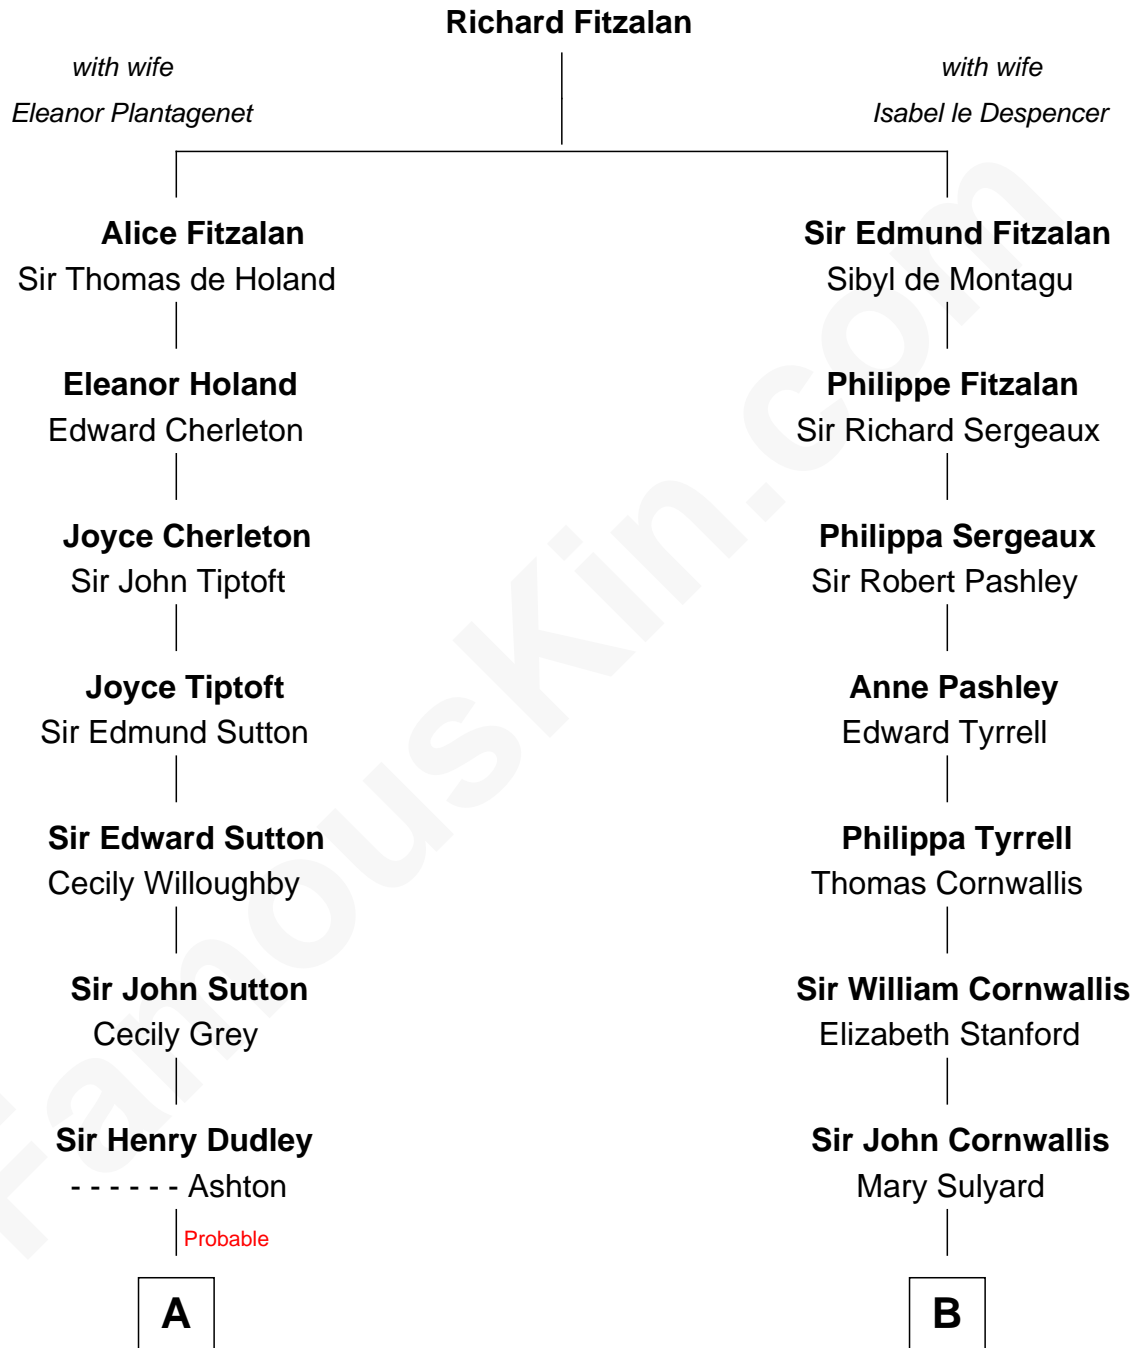

# FamousKin.com Relationship Chart of

**J. K. Simmons**

*TV and Movie Actor*

19th cousin 1 time removed of

**Marilyn Monroe**

*Actress, Model, and Singer*

**C**

**Ruth Hazen**  
Col. Ralph Archibald Kimble

**Patricia Kimble**  
Dr. Donald William Simmons

**J. K. Simmons**  
*TV and Movie Actor*

**D**

**Elizabeth Cutting Easton**  
William Congdon Tennant

**Elizabeth Easton Tennant**  
Frederick Almy Gifford

**Charles Stanley Gifford**  
Gladys Pearl Monroe

**Marilyn Monroe**  
*Actress, Model, and Singer*