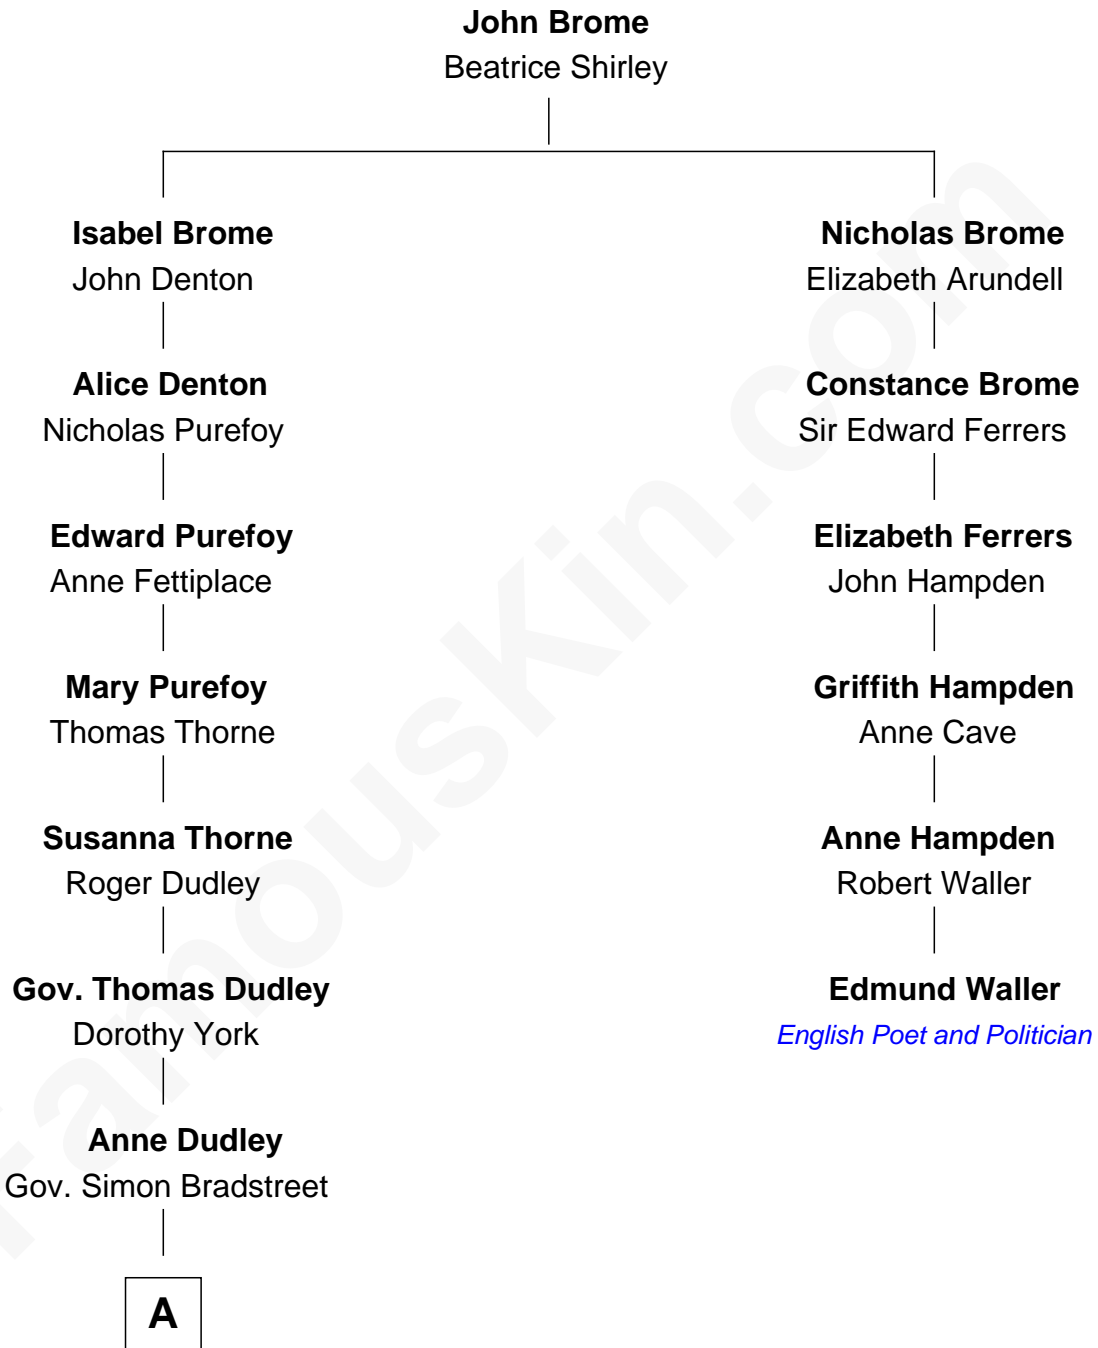

FamousKin.com Relationship Chart of

J. K. Simmons

TV and Movie Actor

5th cousin 11 times removed of

Edmund Waller

English Poet and Politician

A

John Bradstreet

Sarah Perkins

Mercy Bradstreet

John Hazen

Daniel Hazen

Rachel Schritchfield

Ziba Hazen

Katrina Sharp

Jacob Hazen