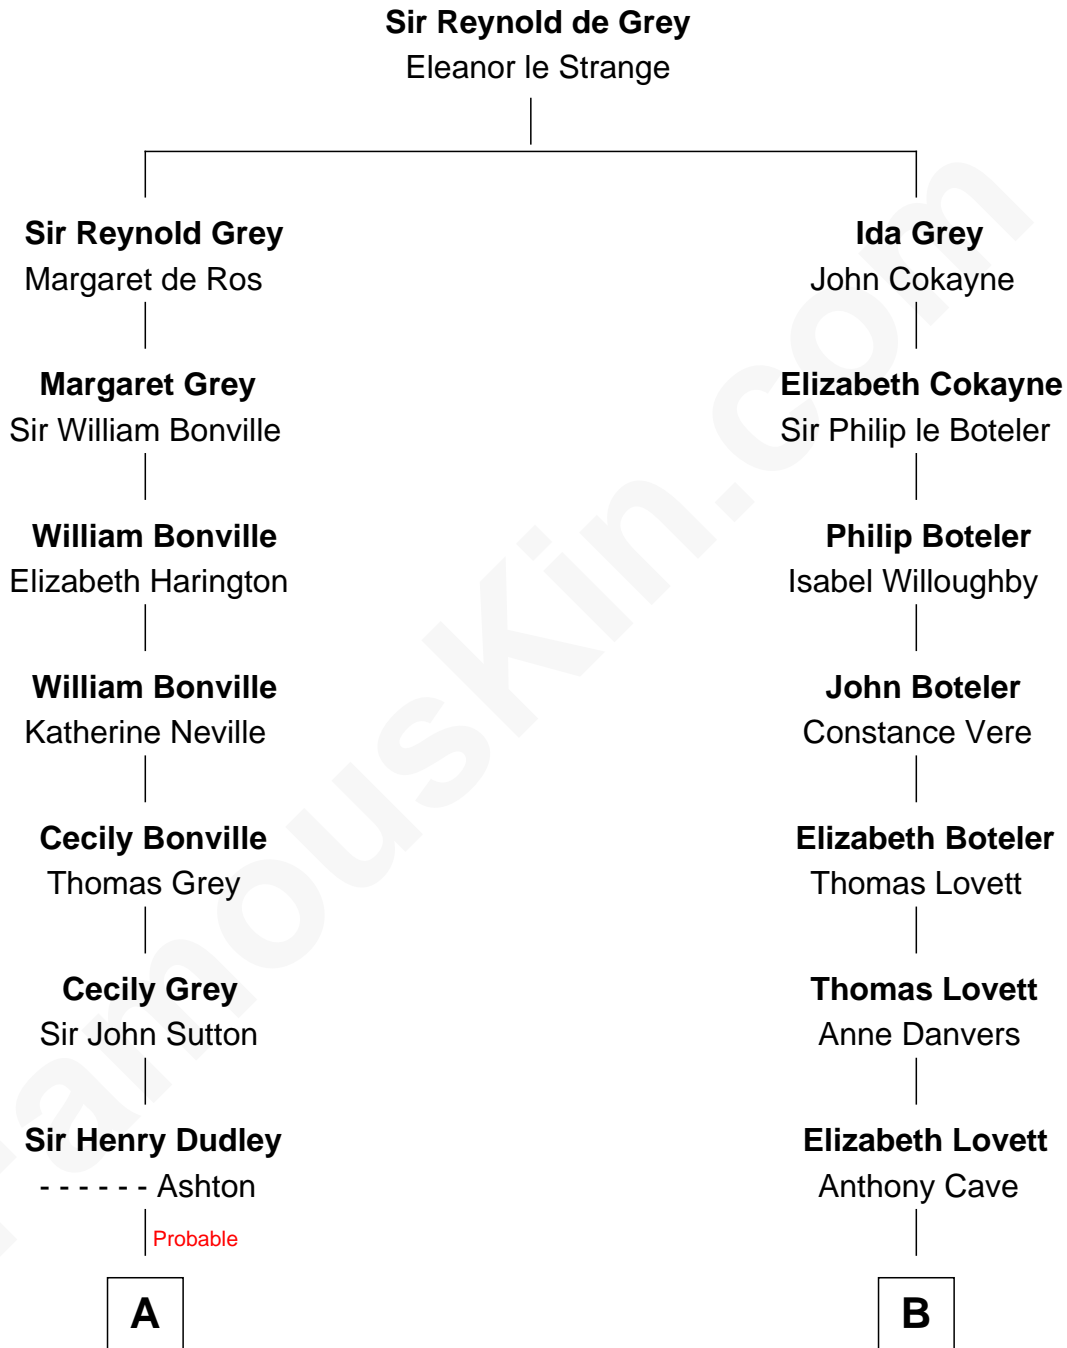

## Relationship Chart of

**J. K. Simmons**

*TV and Movie Actor*

9th cousin 10 times removed of

**Edmund Waller**

*English Poet and Politician*

**C**

—  
**Ruth Hazen**  
Col. Ralph Archibald Kimble

—  
**Patricia Kimble**  
Dr. Donald William Simmons

—  
**J. K. Simmons**  
*TV and Movie Actor*