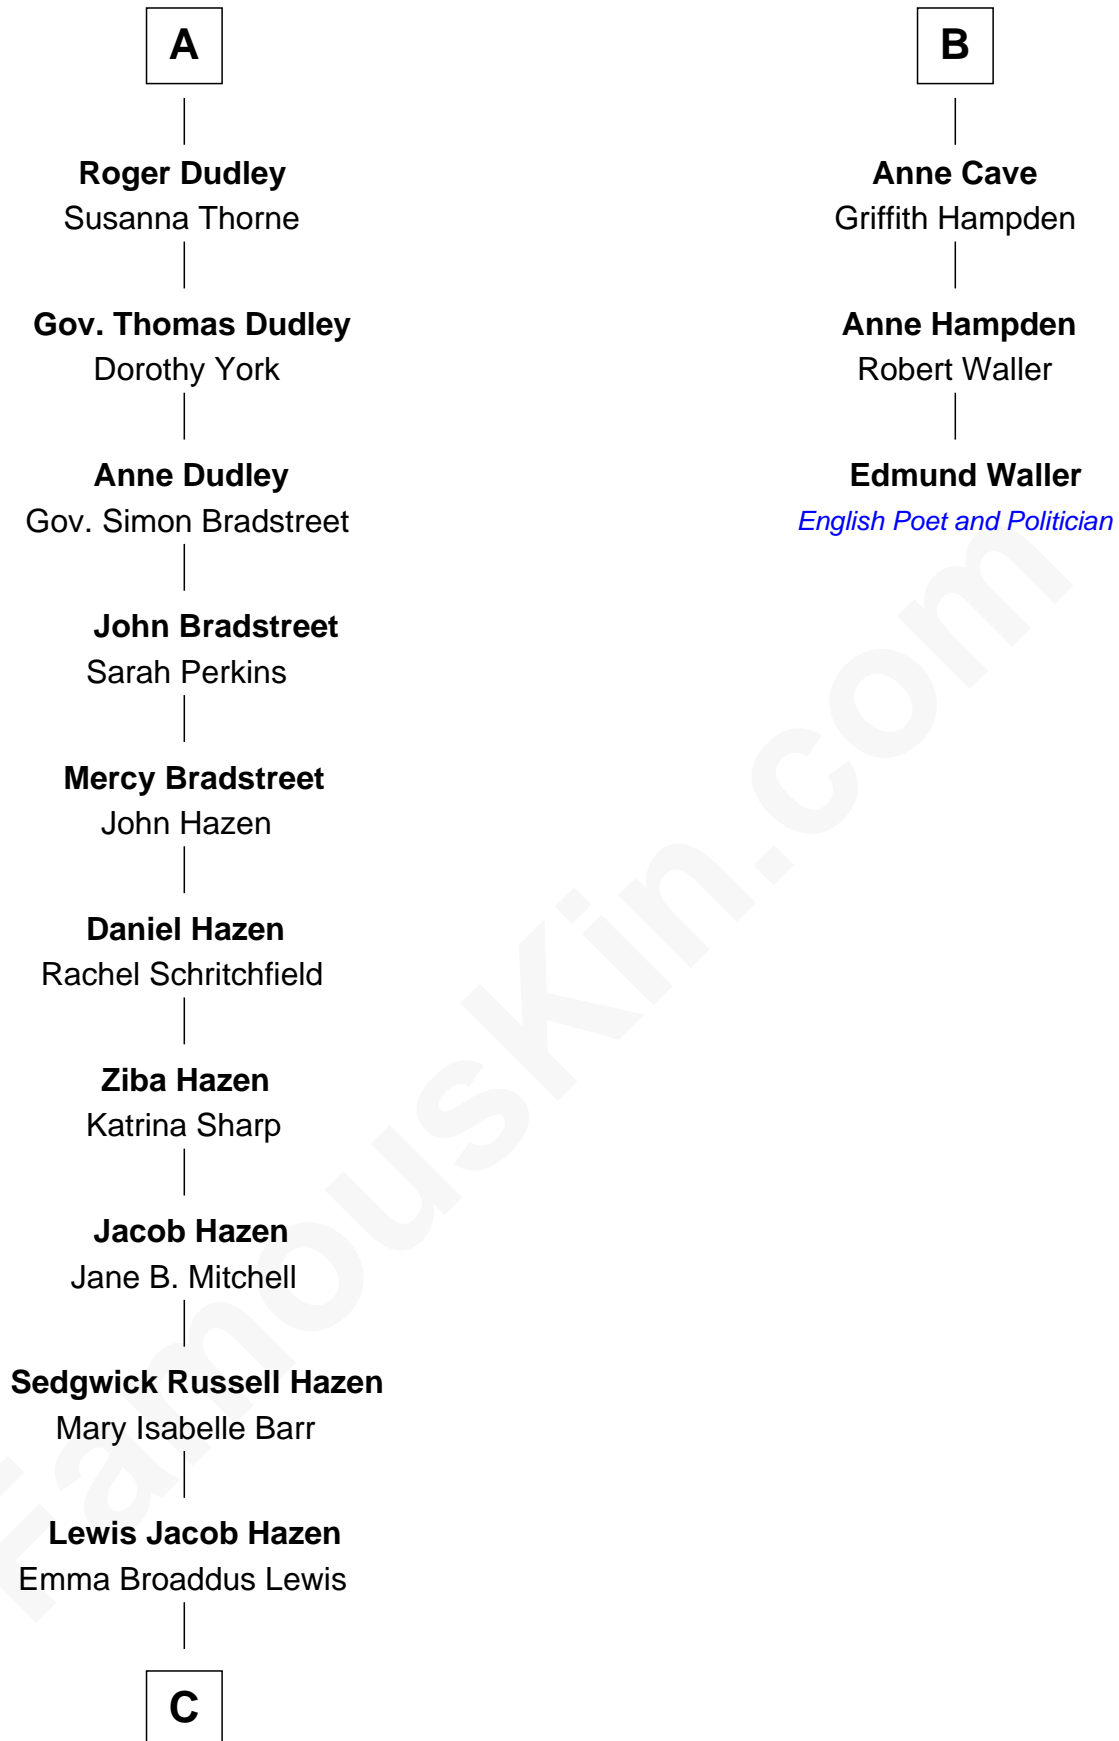

## Relationship Chart of

**J. K. Simmons**

*TV and Movie Actor*

9th cousin 10 times removed of

**Edmund Waller**

*English Poet and Politician*

**C**

—  
**Ruth Hazen**  
Col. Ralph Archibald Kimble