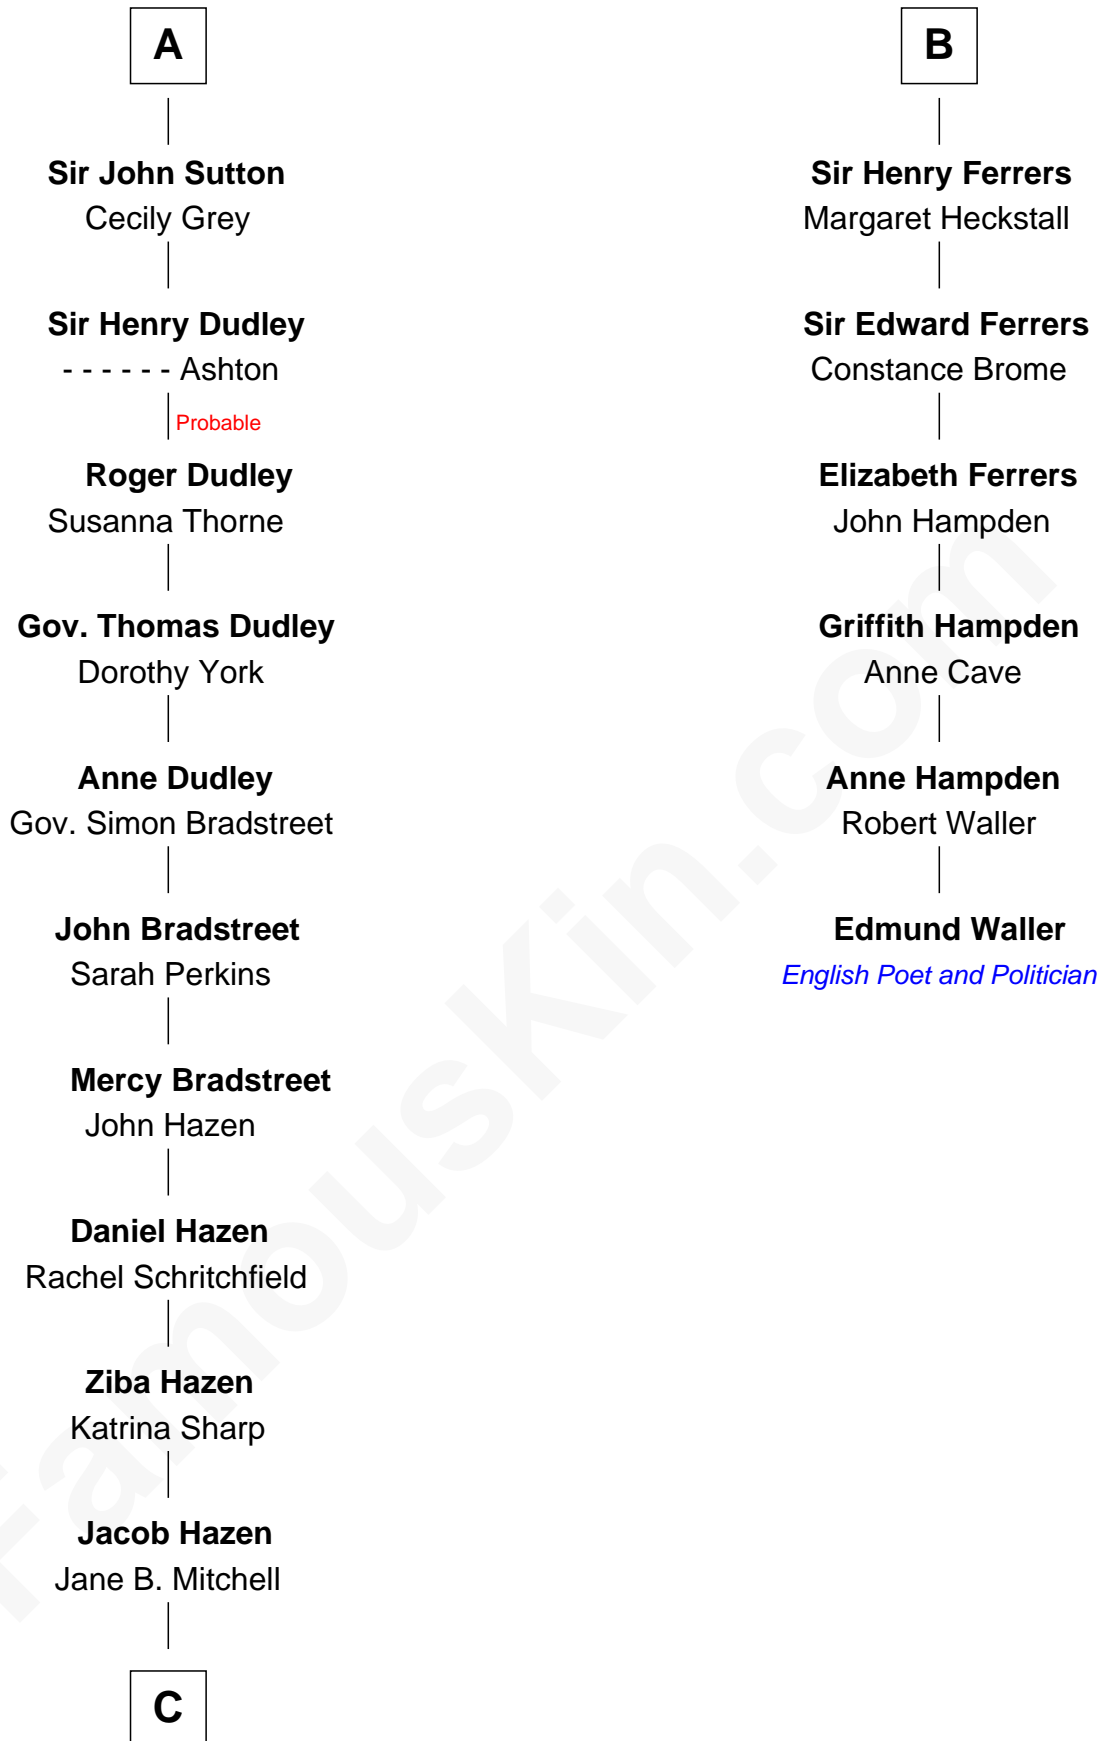

# FamousKin.com Relationship Chart of

**J. K. Simmons**

*TV and Movie Actor*

12th cousin 9 times removed of

**Edmund Waller**

*English Poet and Politician*

**C**

—  
**Sedgwick Russell Hazen**

Mary Isabelle Barr

—  
**Lewis Jacob Hazen**

Emma Broaddus Lewis

—  
**Ruth Hazen**

Col. Ralph Archibald Kimble

—  
**Patricia Kimble**

Dr. Donald William Simmons

—  
**J. K. Simmons**