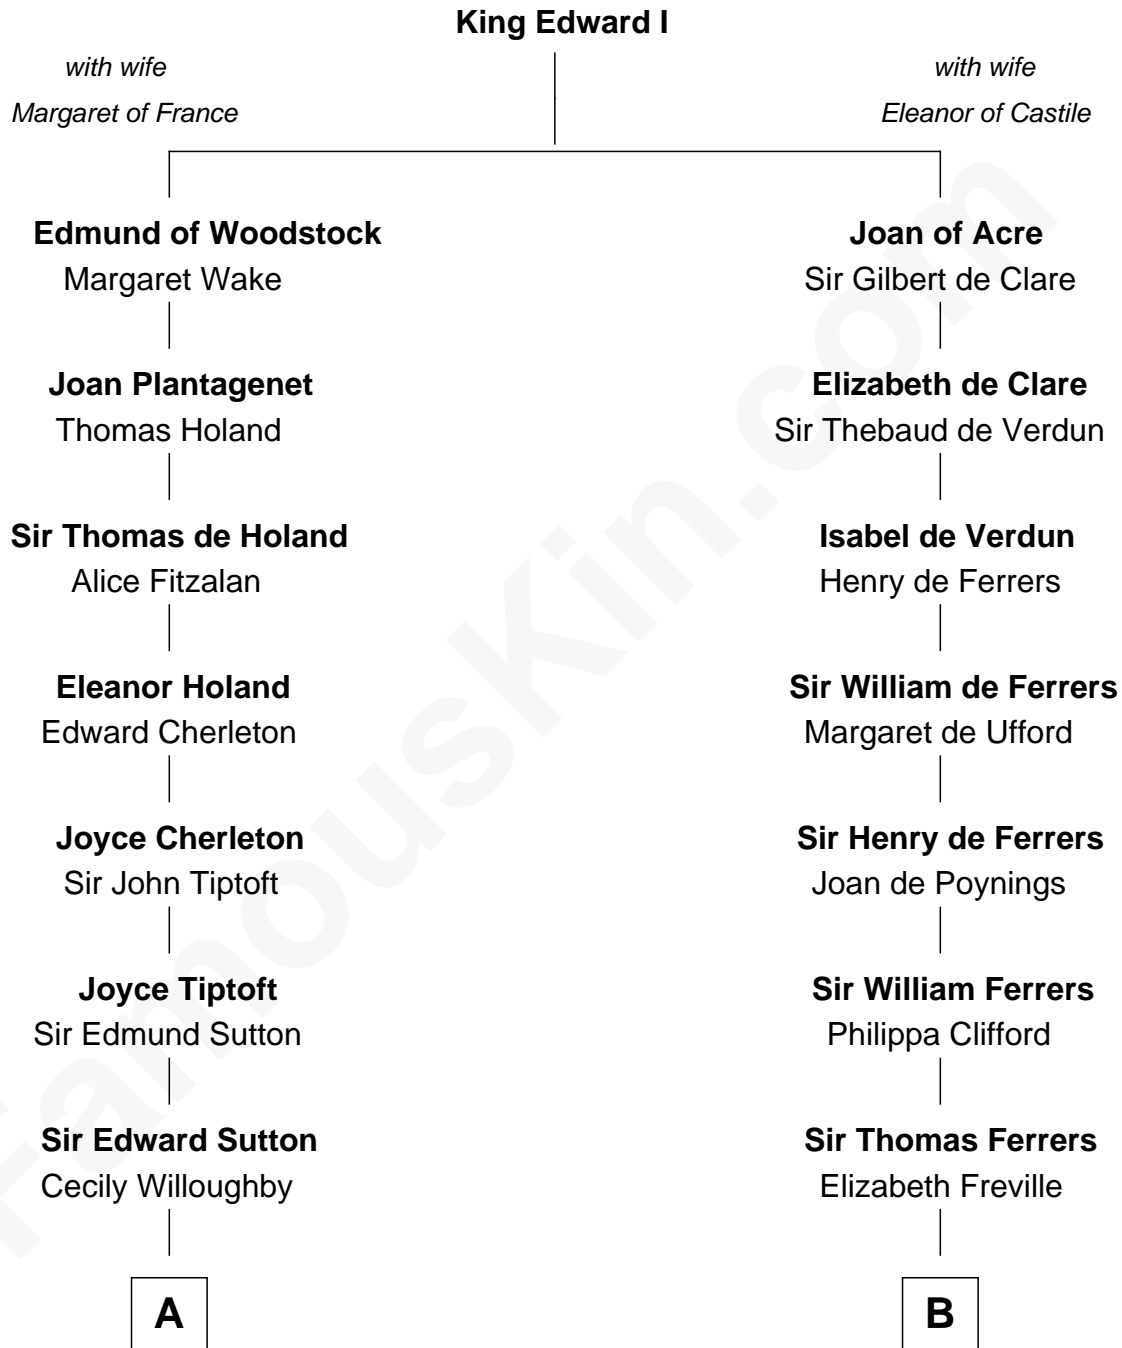

# FamousKin.com Relationship Chart of

**J. K. Simmons**

*TV and Movie Actor*

12th cousin 9 times removed of

**Edmund Waller**

*English Poet and Politician*

**C**

—  
**Sedgwick Russell Hazen**

Mary Isabelle Barr

—  
**Lewis Jacob Hazen**

Emma Broaddus Lewis

—  
**Ruth Hazen**

Col. Ralph Archibald Kimble

—  
**Patricia Kimble**

Dr. Donald William Simmons

—  
**J. K. Simmons**