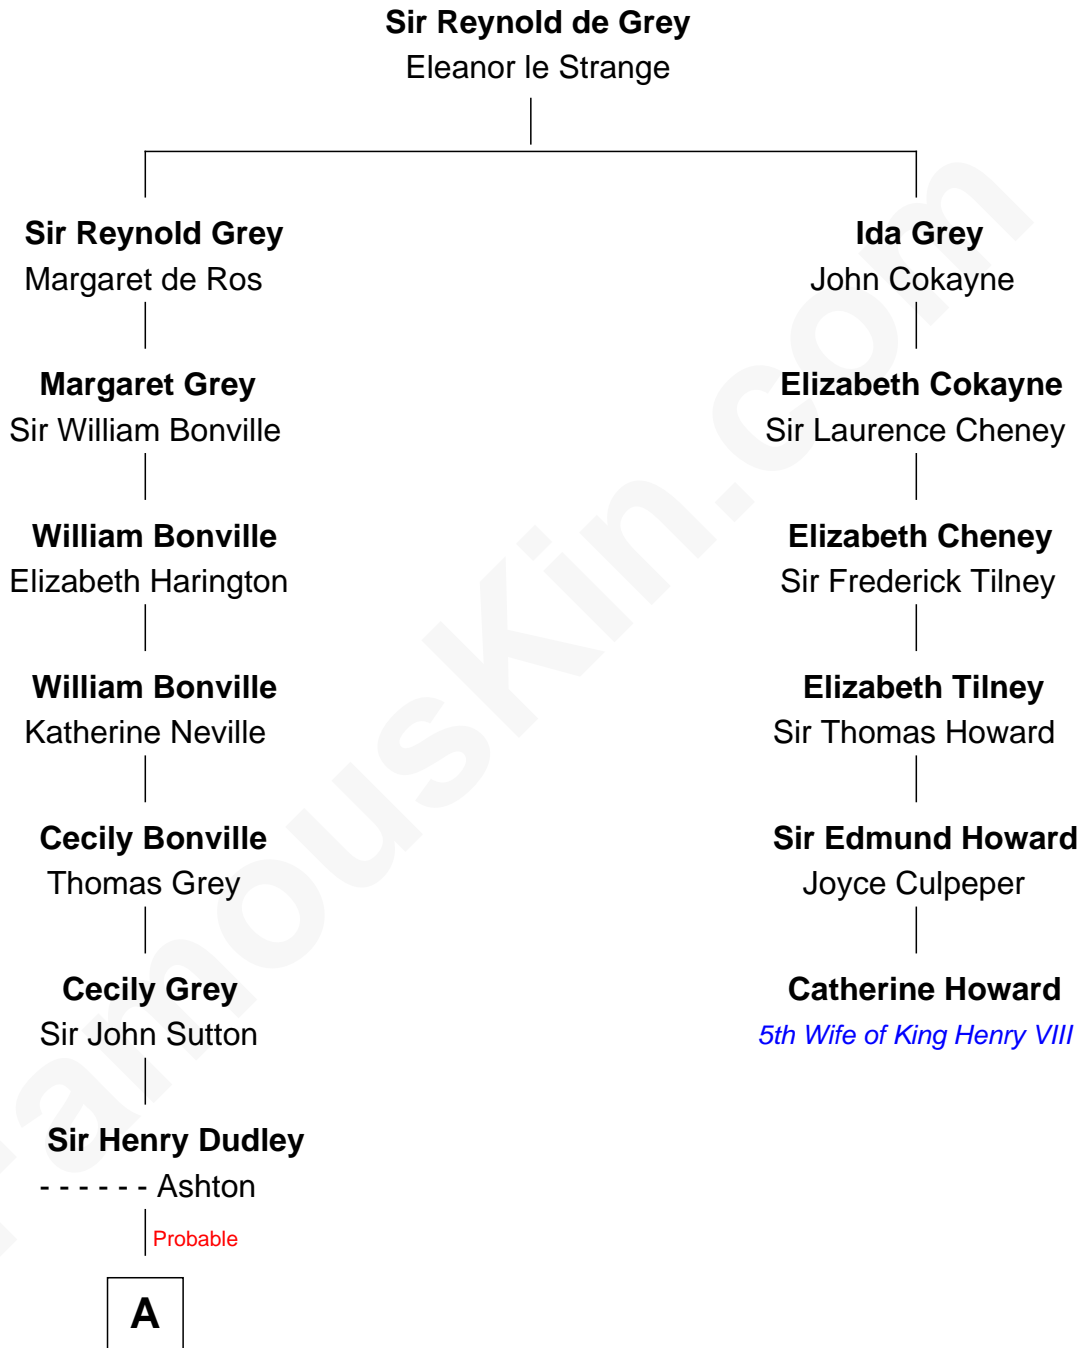

FamousKin.com Relationship Chart of

J. K. Simmons

TV and Movie Actor

5th cousin 14 times removed of

Catherine Howard

5th Wife of King Henry VIII

A

Roger Dudley
Susanna Thorne

Gov. Thomas Dudley
Dorothy York

Anne Dudley
Gov. Simon Bradstreet

John Bradstreet
Sarah Perkins

Mercy Bradstreet
John Hazen

Daniel Hazen
Rachel Schritchfield

Ziba Hazen
Katrina Sharp

Jacob Hazen
Jane B. Mitchell