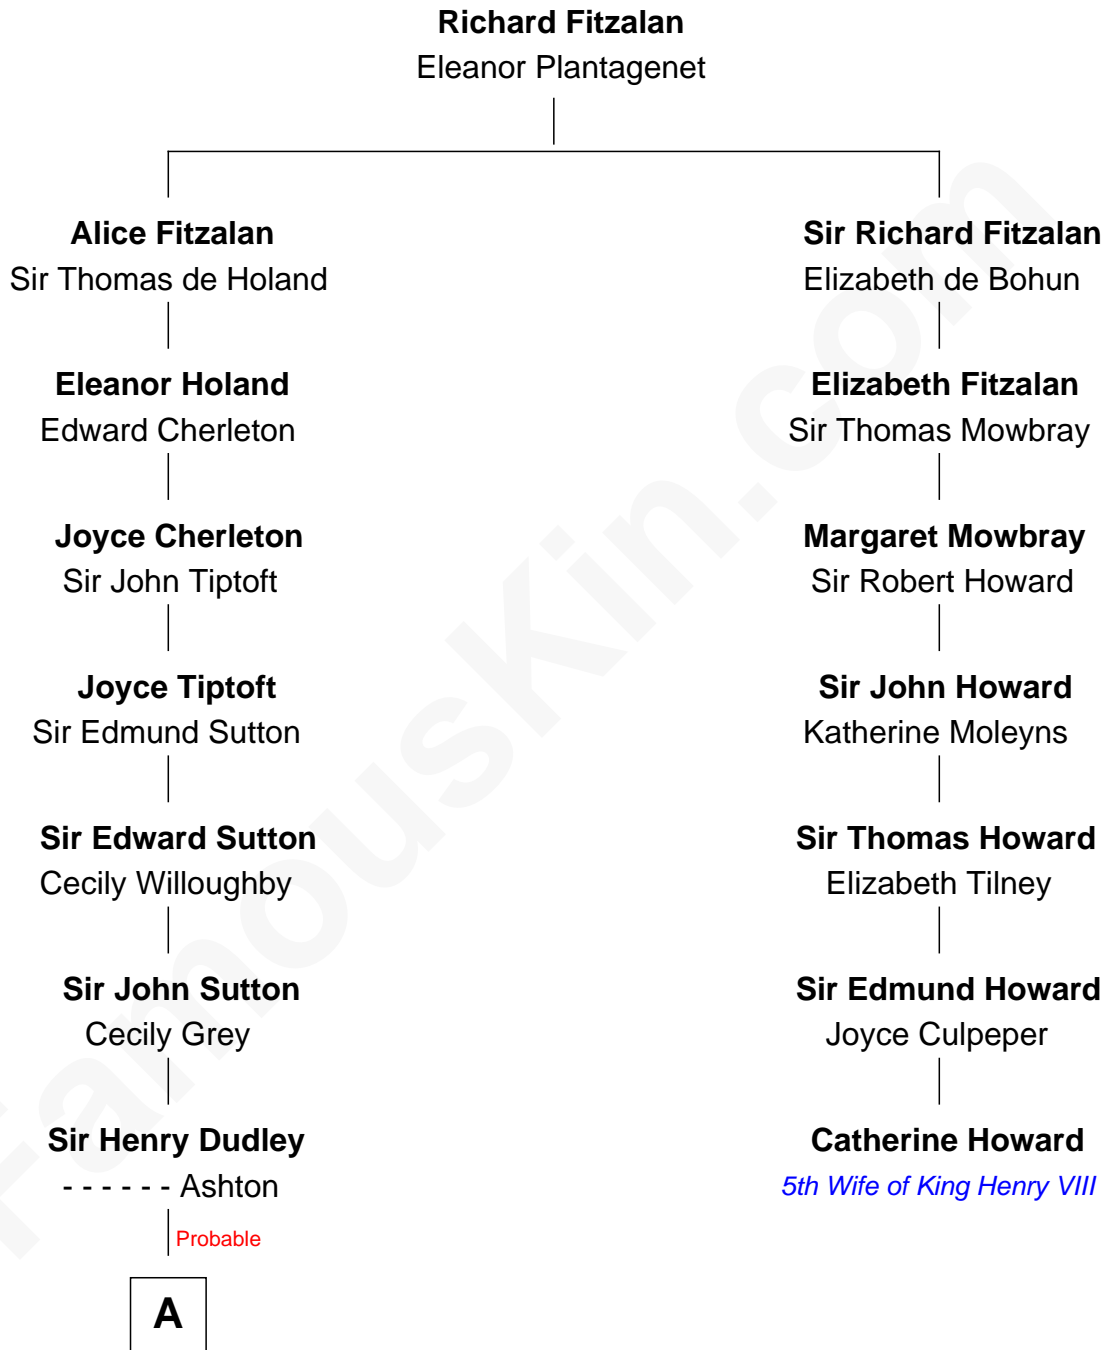

FamousKin.com Relationship Chart of

J. K. Simmons

TV and Movie Actor

6th cousin 13 times removed of

Catherine Howard

5th Wife of King Henry VIII

A

Roger Dudley
Susanna Thorne

Gov. Thomas Dudley
Dorothy York

Anne Dudley
Gov. Simon Bradstreet

John Bradstreet
Sarah Perkins

Mercy Bradstreet
John Hazen

Daniel Hazen
Rachel Schritchfield

Ziba Hazen
Katrina Sharp

Jacob Hazen
Jane B. Mitchell