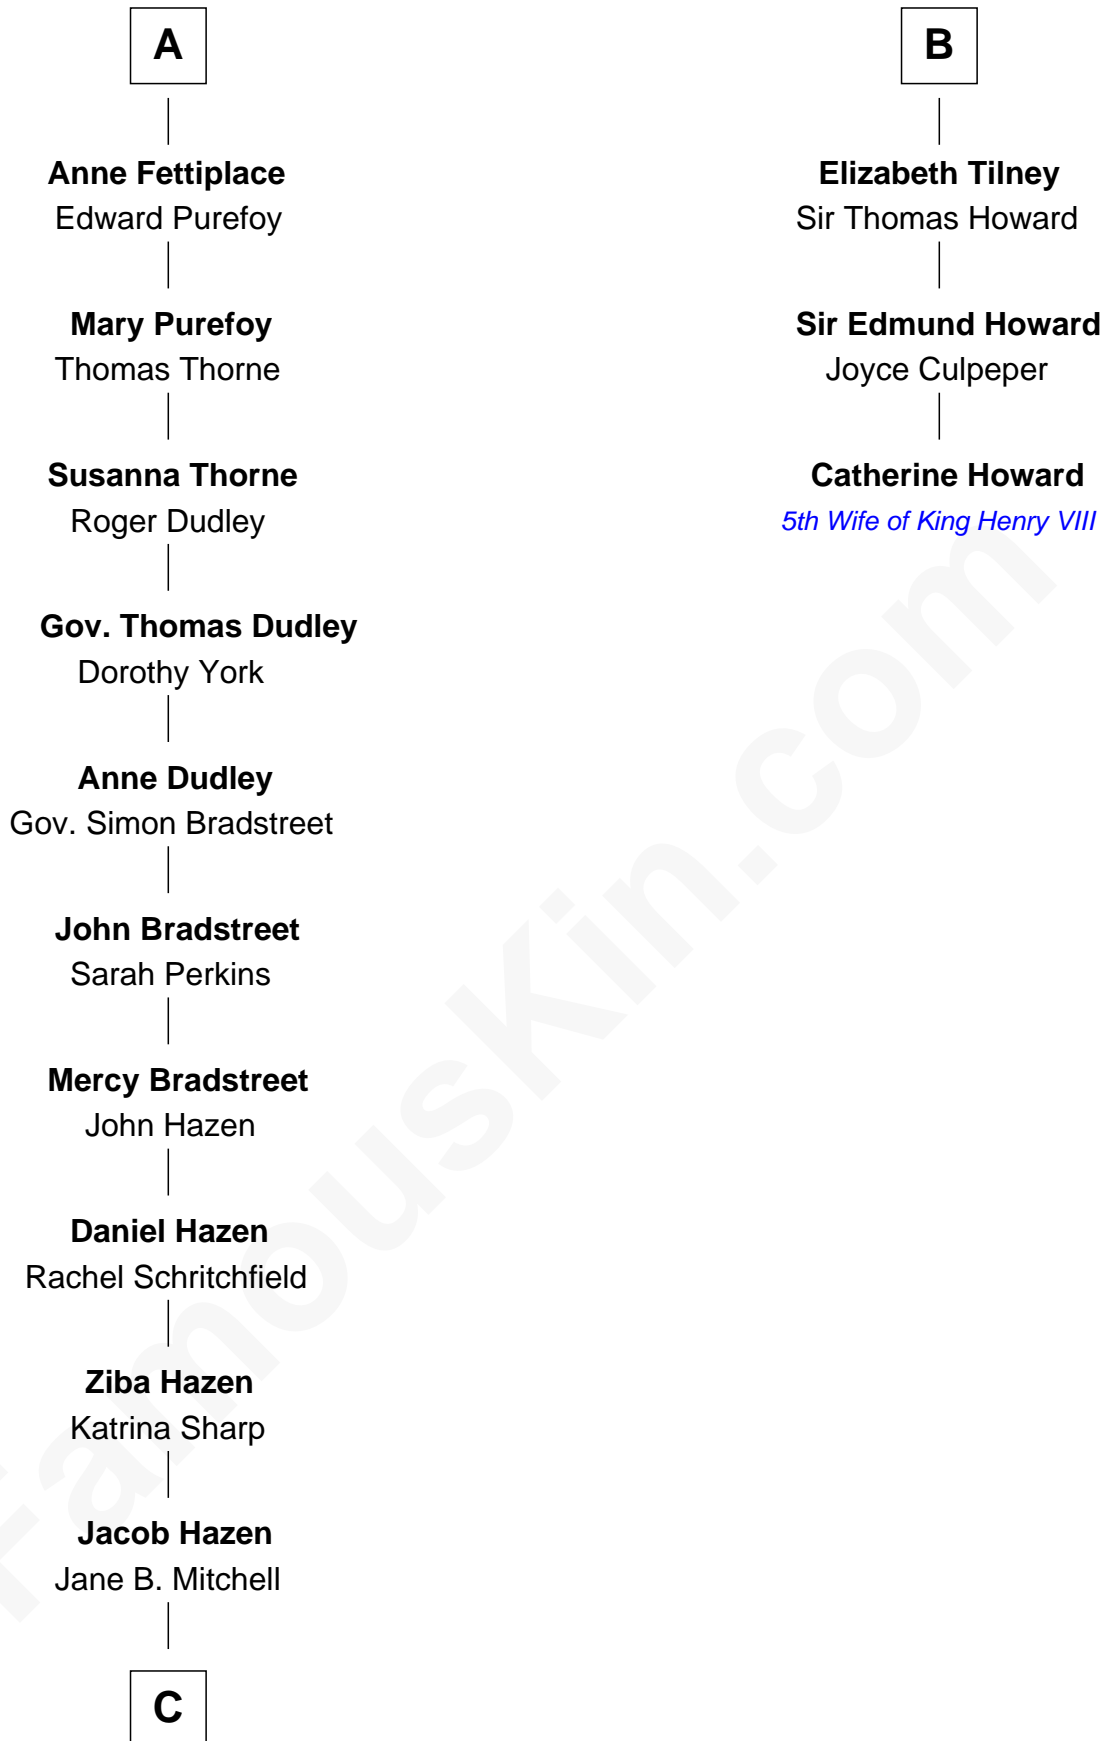

FamousKin.com Relationship Chart of

J. K. Simmons

TV and Movie Actor

9th cousin 12 times removed of

Catherine Howard

5th Wife of King Henry VIII

C

—
Sedgwick Russell Hazen

Mary Isabelle Barr

—
Lewis Jacob Hazen

Emma Broaddus Lewis

—
Ruth Hazen

Col. Ralph Archibald Kimble

—
Patricia Kimble

Dr. Donald William Simmons

—
J. K. Simmons