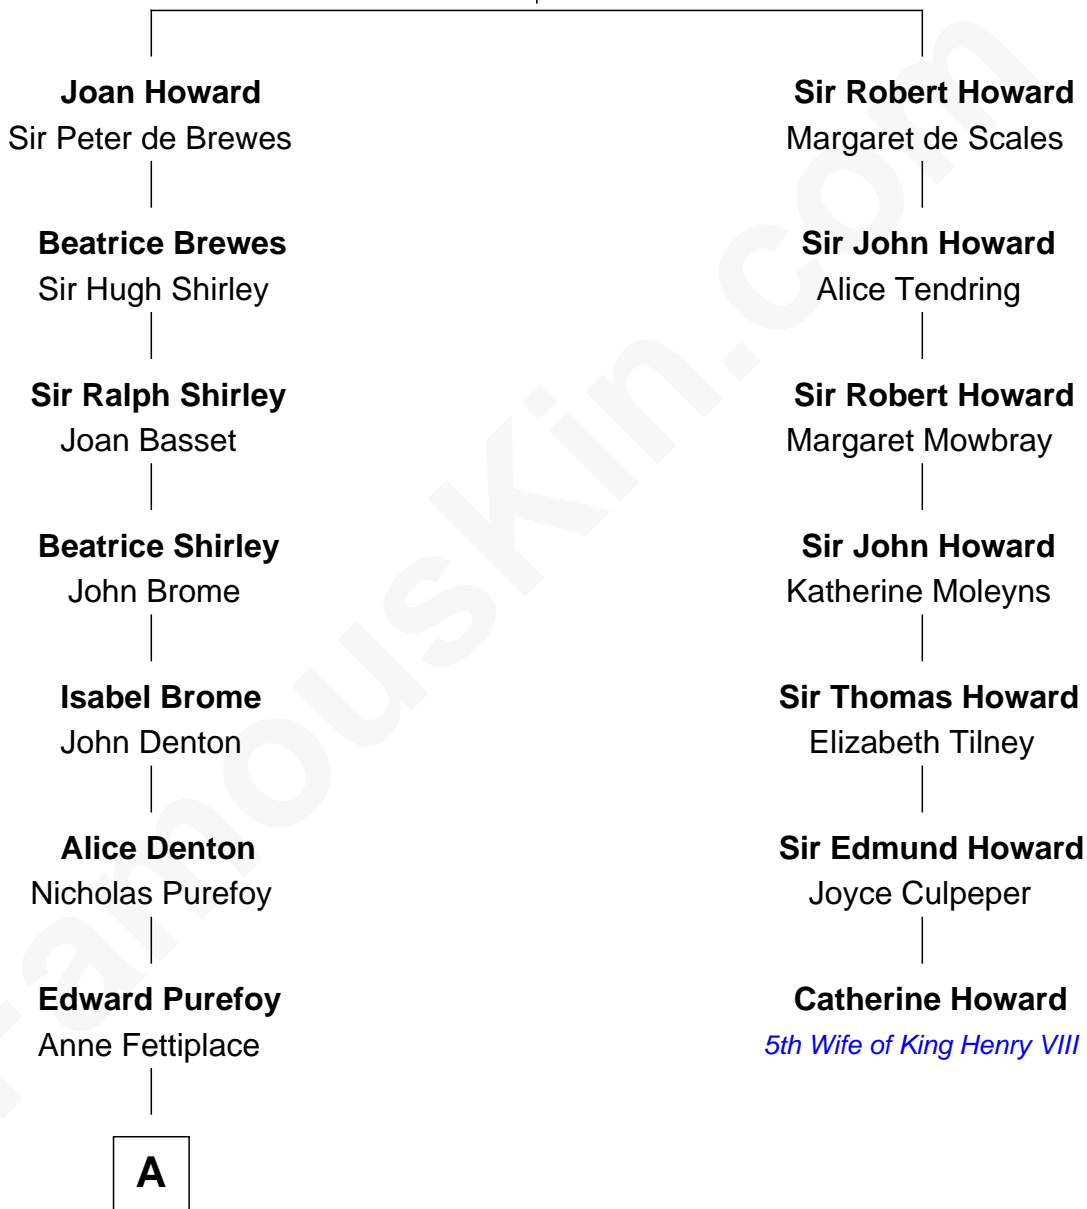

FamousKin.com Relationship Chart of

J. K. Simmons

TV and Movie Actor

6th cousin 14 times removed of

Catherine Howard

5th Wife of King Henry VIII

Sir John Howard

Alice de Bois

B

—
Lewis Jacob Hazen
Emma Broaddus Lewis

—
Ruth Hazen
Col. Ralph Archibald Kimble

—
Patricia Kimble
Dr. Donald William Simmons

—
J. K. Simmons
TV and Movie Actor