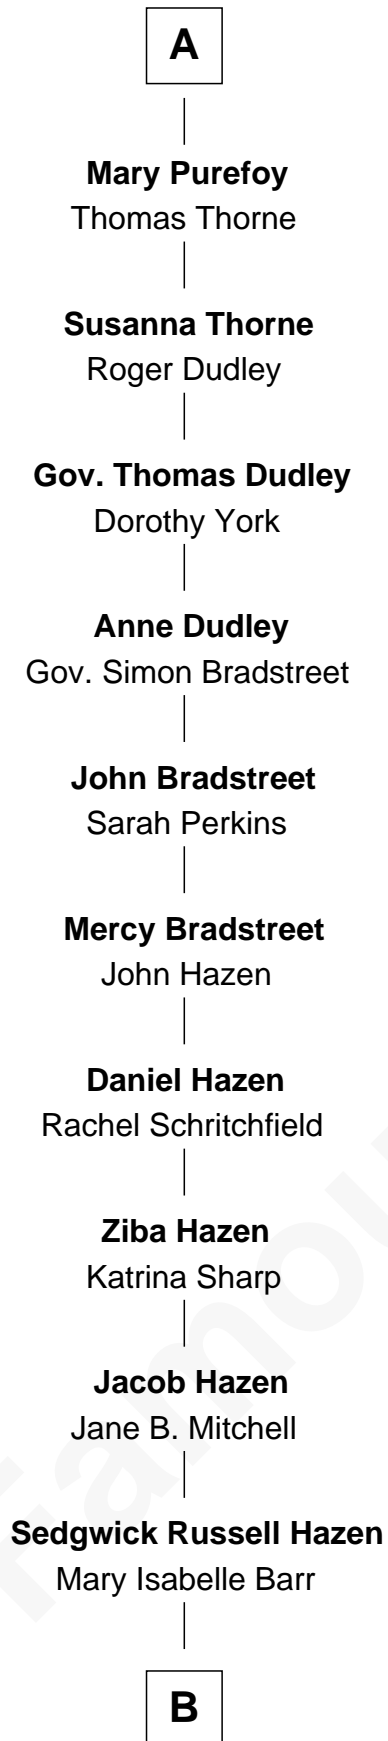

FamousKin.com Relationship Chart of

J. K. Simmons

TV and Movie Actor

6th cousin 14 times removed of

Catherine Howard

5th Wife of King Henry VIII

Sir John Howard

Alice de Bois

B

—
Lewis Jacob Hazen
Emma Broaddus Lewis

—
Ruth Hazen
Col. Ralph Archibald Kimble

—
Patricia Kimble
Dr. Donald William Simmons

—
J. K. Simmons
TV and Movie Actor