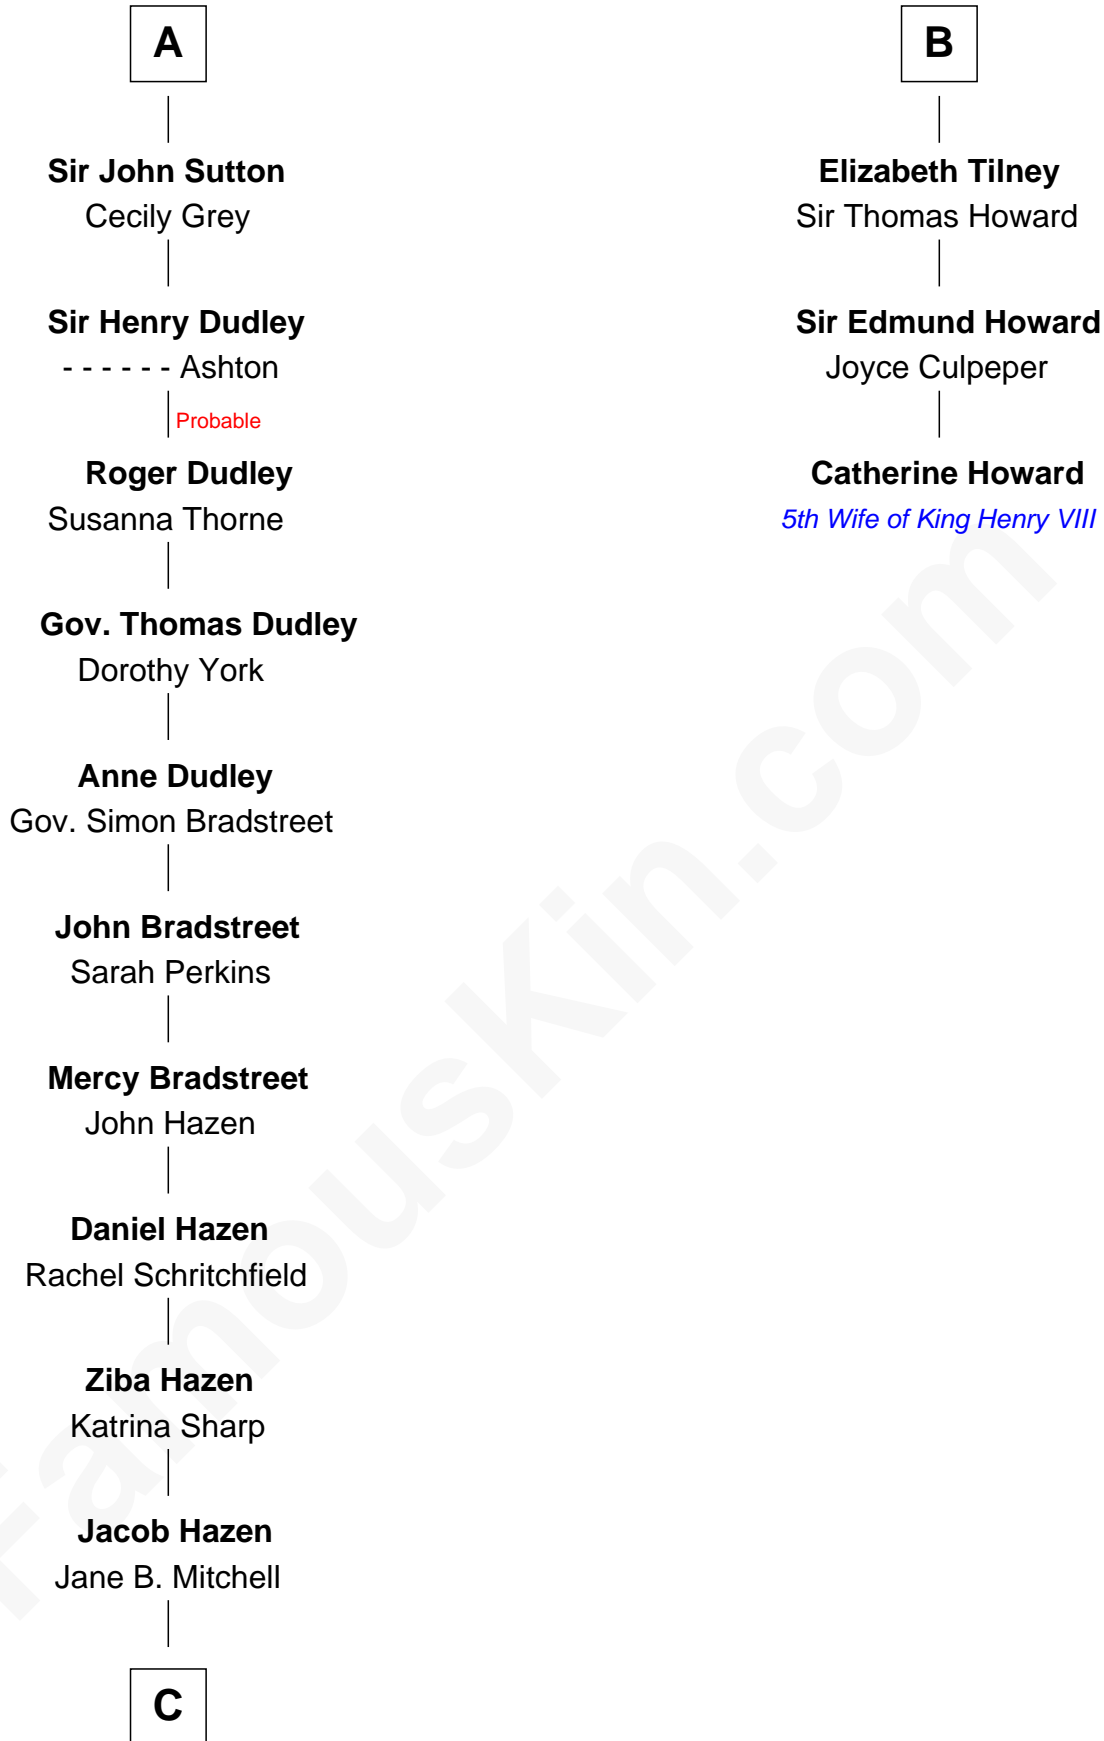

# FamousKin.com Relationship Chart of

**J. K. Simmons**

*TV and Movie Actor*

9th cousin 12 times removed of

**Catherine Howard**

*5th Wife of King Henry VIII*

**Sir William de Cantilupe**

Eve de Braiose

**C**

—  
**Sedgwick Russell Hazen**

Mary Isabelle Barr

—  
**Lewis Jacob Hazen**

Emma Broaddus Lewis

—  
**Ruth Hazen**

Col. Ralph Archibald Kimble

—  
**Patricia Kimble**