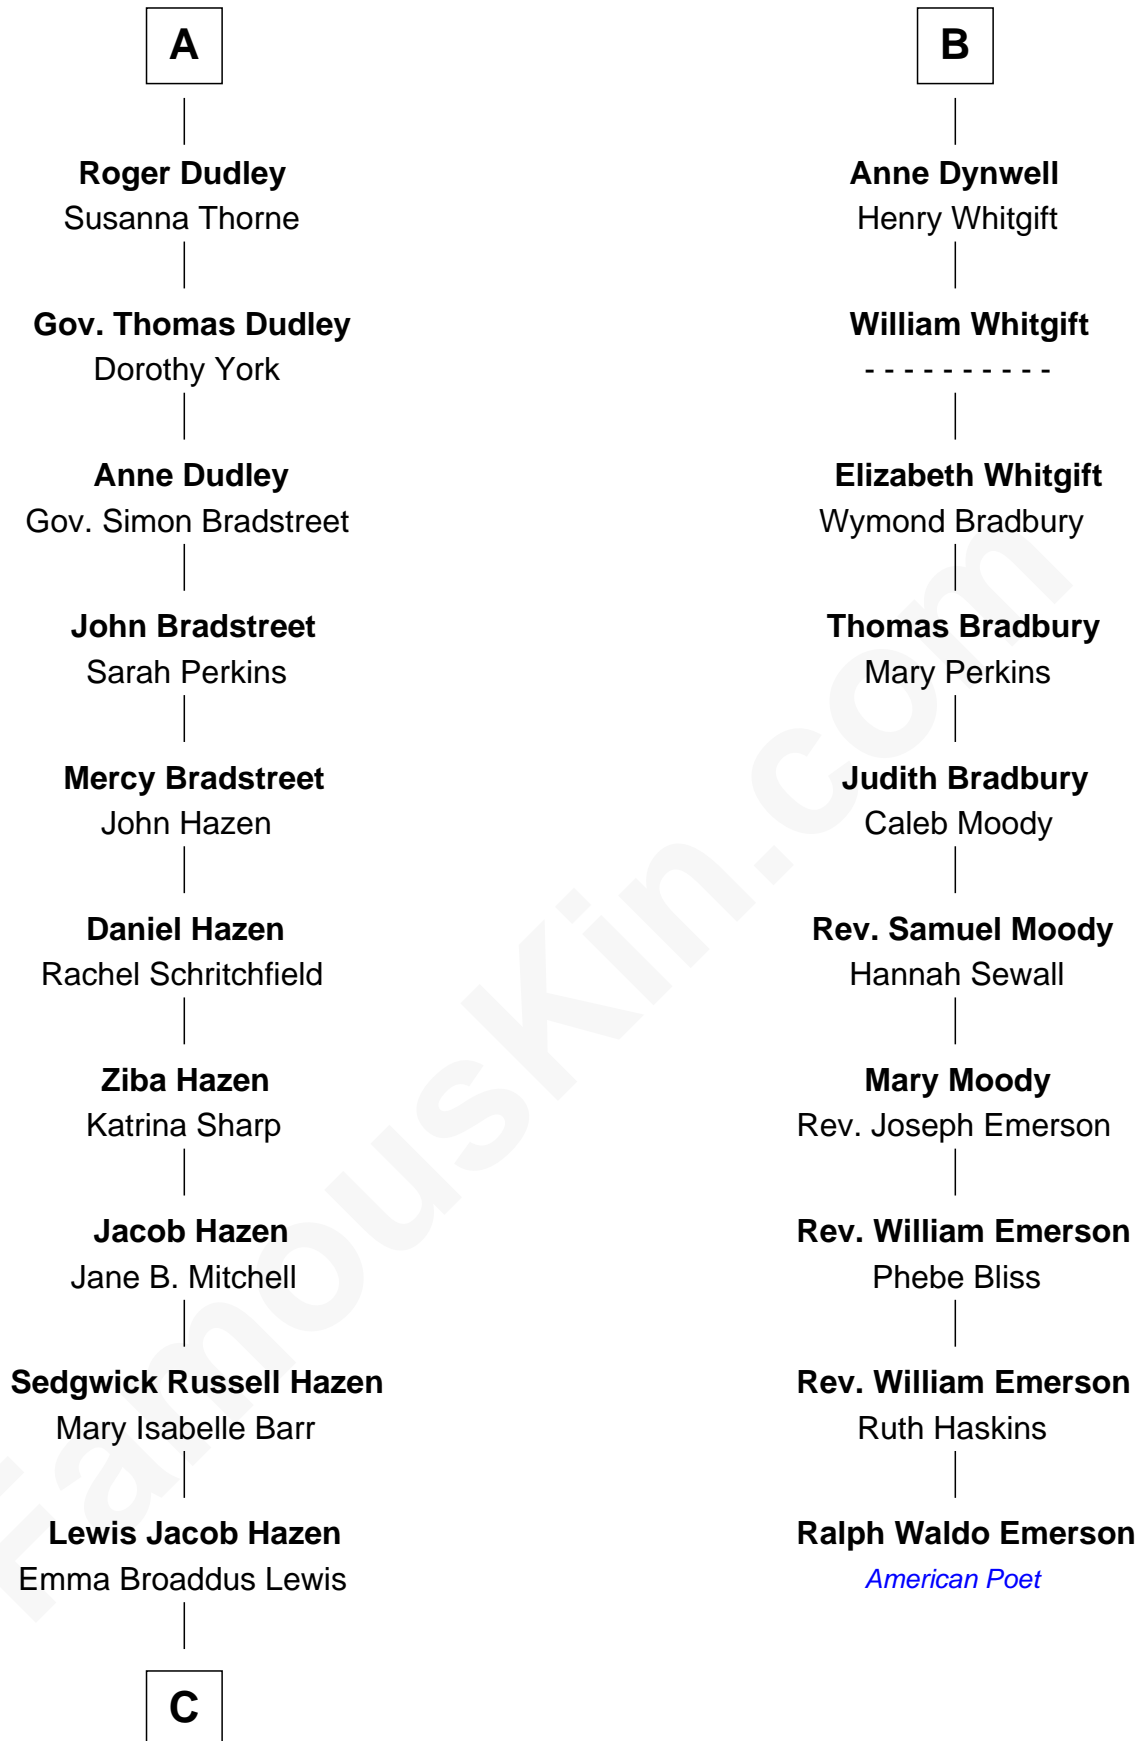

# FamousKin.com Relationship Chart of

**J. K. Simmons**  
TV and Movie Actor

16th cousin 3 times removed of

**Ralph Waldo Emerson**  
American Poet

**C**

—  
**Ruth Hazen**  
Col. Ralph Archibald Kimble

—  
**Patricia Kimble**  
Dr. Donald William Simmons

—  
**J. K. Simmons**  
*TV and Movie Actor*

FamousKin.com