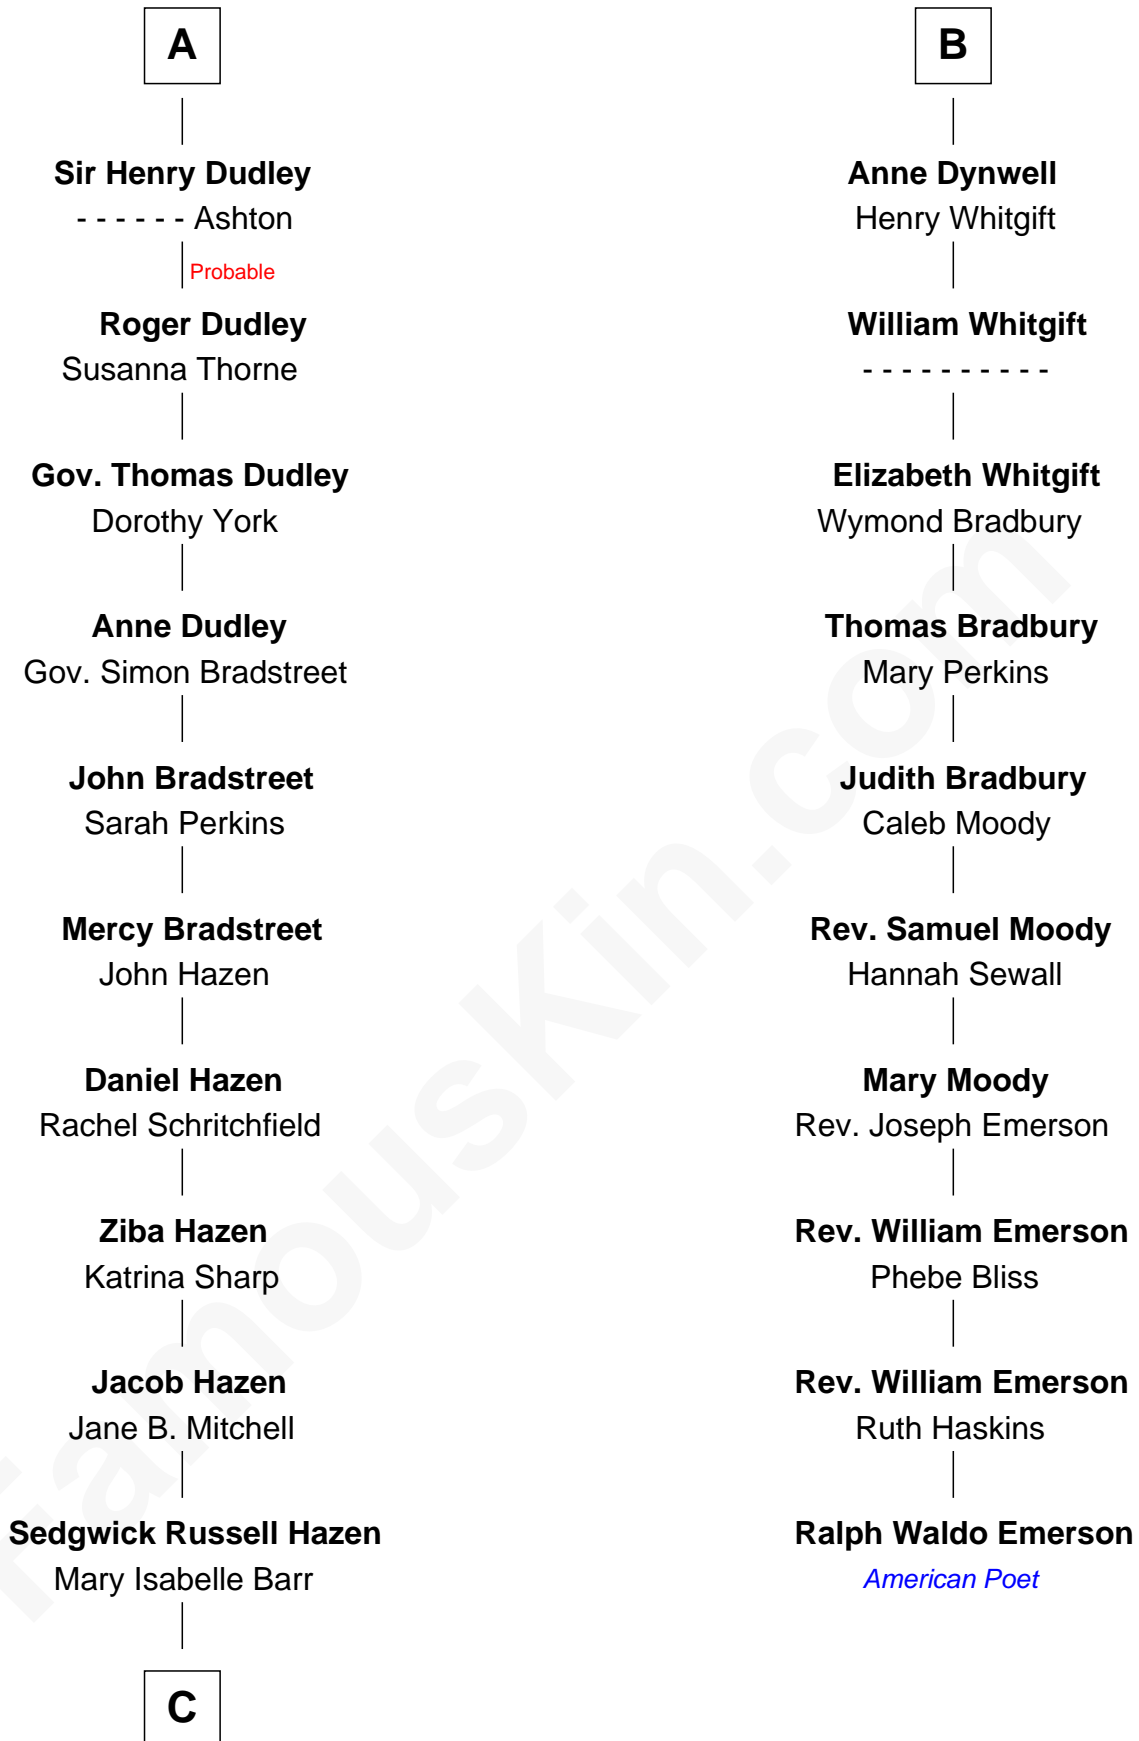

FamousKin.com Relationship Chart of

J. K. Simmons

TV and Movie Actor

16th cousin 4 times removed of

Ralph Waldo Emerson

American Poet

Sir William de Ros
Margery de Badlesmere

Thomas de Ros
Beatrice de Stafford

Margaret de Ros
Sir Reynold Grey

Margaret Grey
Sir William Bonville

William Bonville
Elizabeth Harington

William Bonville
Katherine Neville

Cecily Bonville
Thomas Grey

Cecily Grey
Sir John Sutton

A

Maud de Roos
John de Welles

John de Welles
Eleanor de Mowbray

Eudo de Welles
Maud de Greystoke

Sir Lionel de Welles
Joan de Waterton

Margaret de Welles
Sir Thomas Dymoke

Jane Dymoke
John Fulnetby

Katherine Fulnetby
William Dynwell

B

C

—
Lewis Jacob Hazen
Emma Broaddus Lewis

—
Ruth Hazen
Col. Ralph Archibald Kimble

—
Patricia Kimble
Dr. Donald William Simmons

—
J. K. Simmons
TV and Movie Actor

FamousKin.com