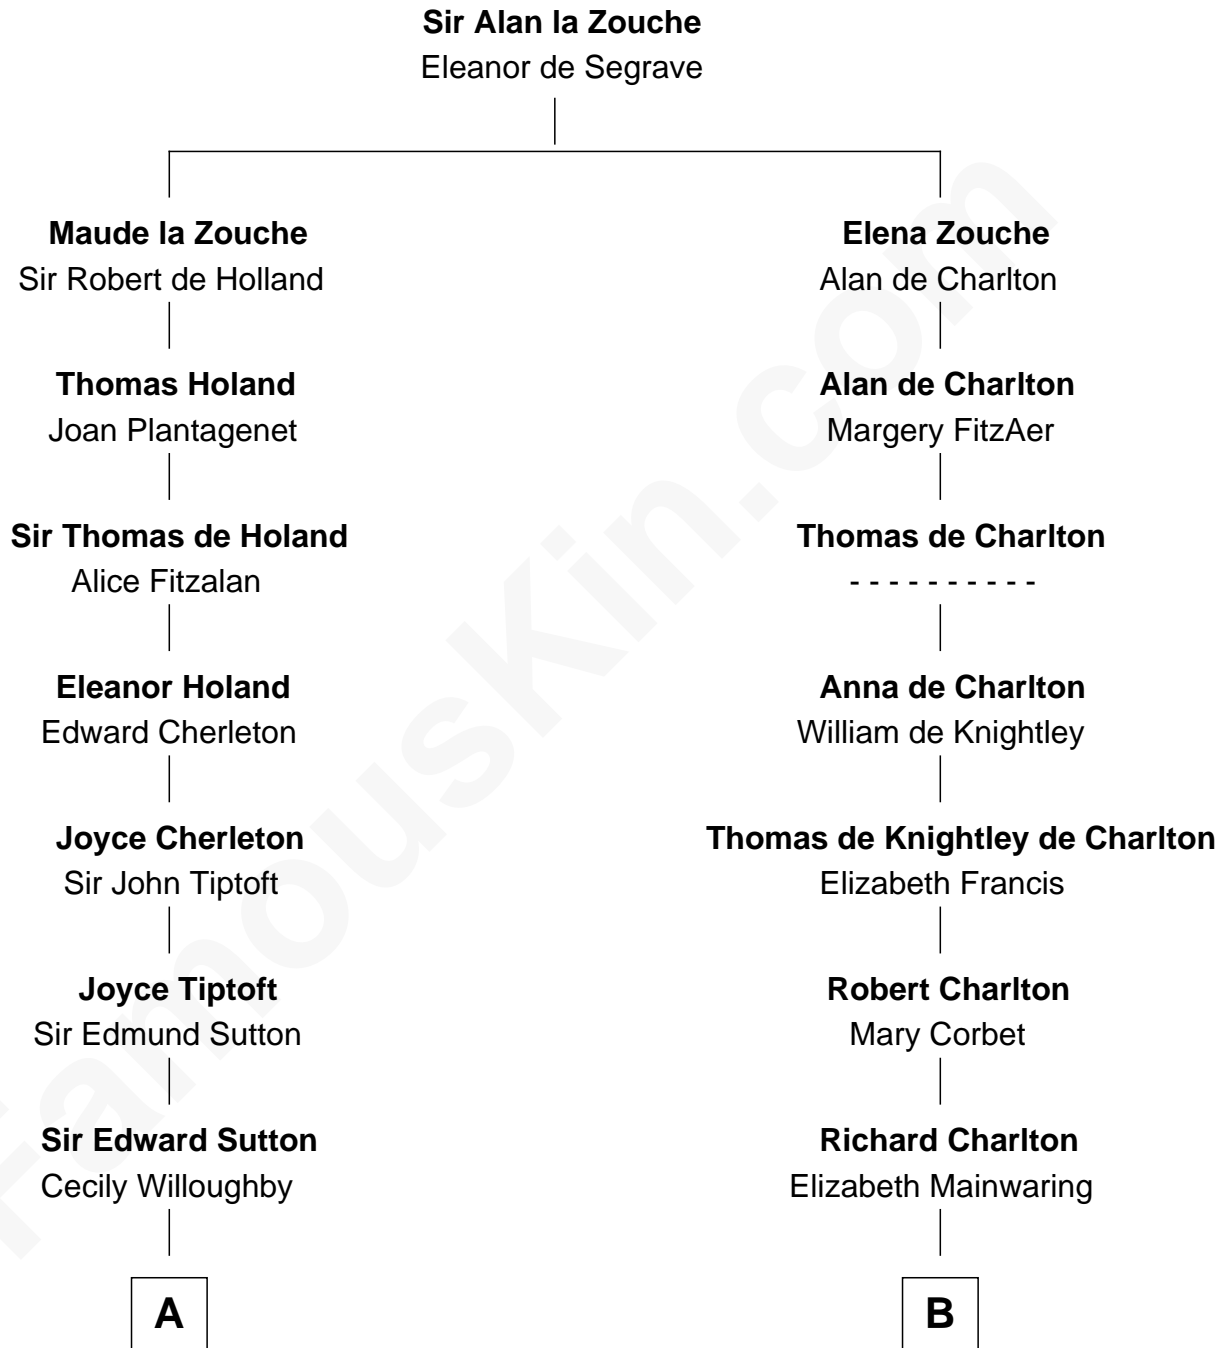

FamousKin.com Relationship Chart of

J. K. Simmons
TV and Movie Actor

17th cousin 4 times removed of

Ralph Waldo Emerson
American Poet

C

—
Sedgwick Russell Hazen

Mary Isabelle Barr

—
Lewis Jacob Hazen

Emma Broaddus Lewis

—
Ruth Hazen

Col. Ralph Archibald Kimble

—
Patricia Kimble

Dr. Donald William Simmons

—
J. K. Simmons

TV and Movie Actor