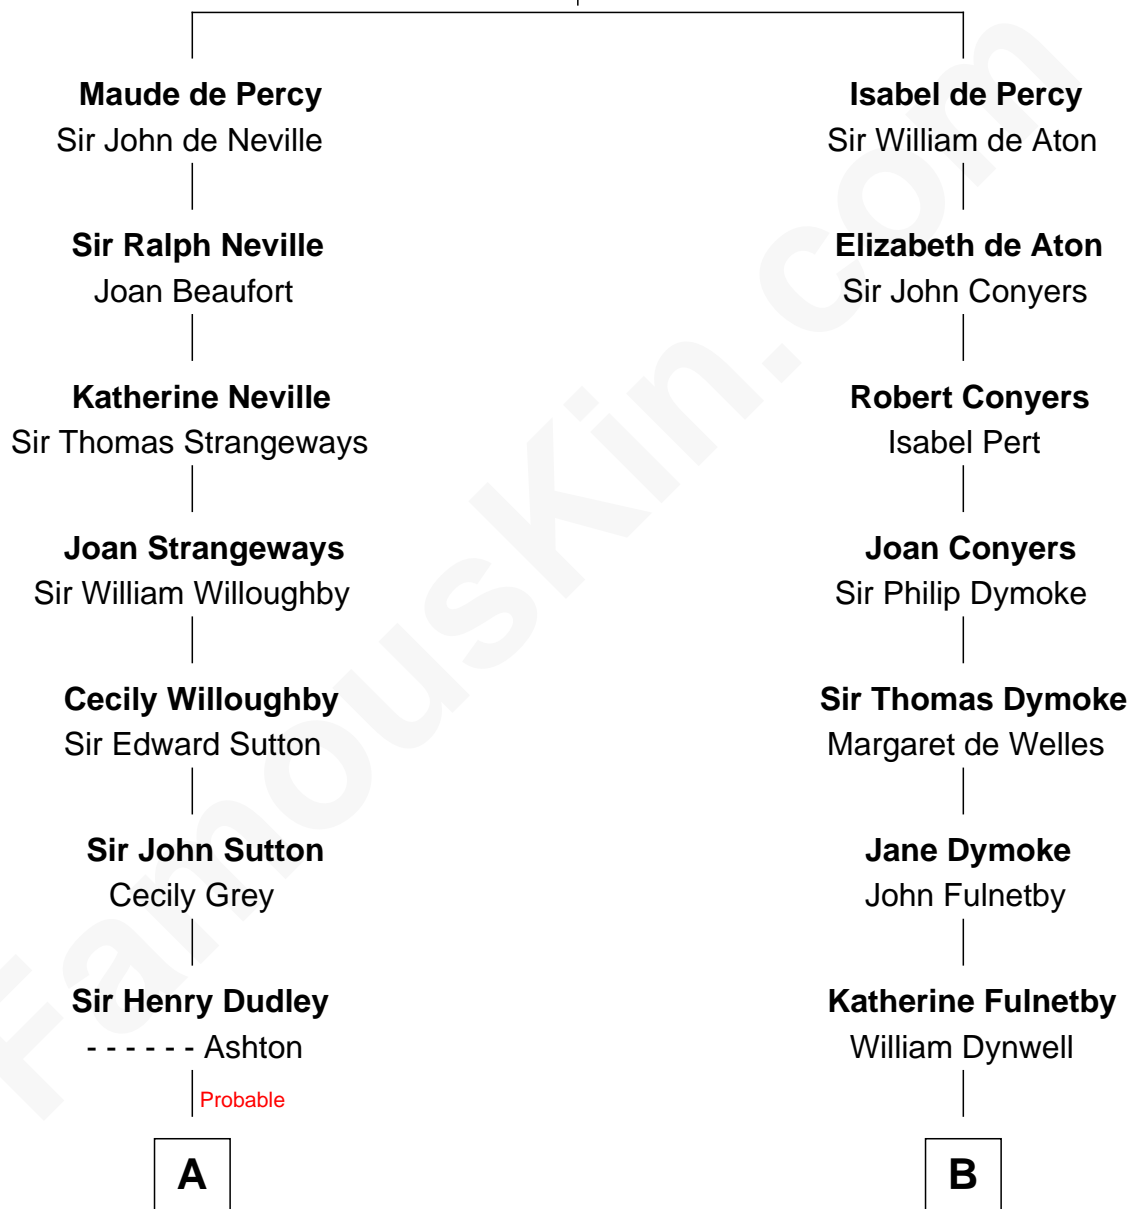

FamousKin.com Relationship Chart of

J. K. Simmons

TV and Movie Actor

16th cousin 3 times removed of

Ralph Waldo Emerson

American Poet

Sir Henry de Percy

Idoine de Clifford

C

—
Ruth Hazen
Col. Ralph Archibald Kimble

—
Patricia Kimble
Dr. Donald William Simmons

—
J. K. Simmons
TV and Movie Actor