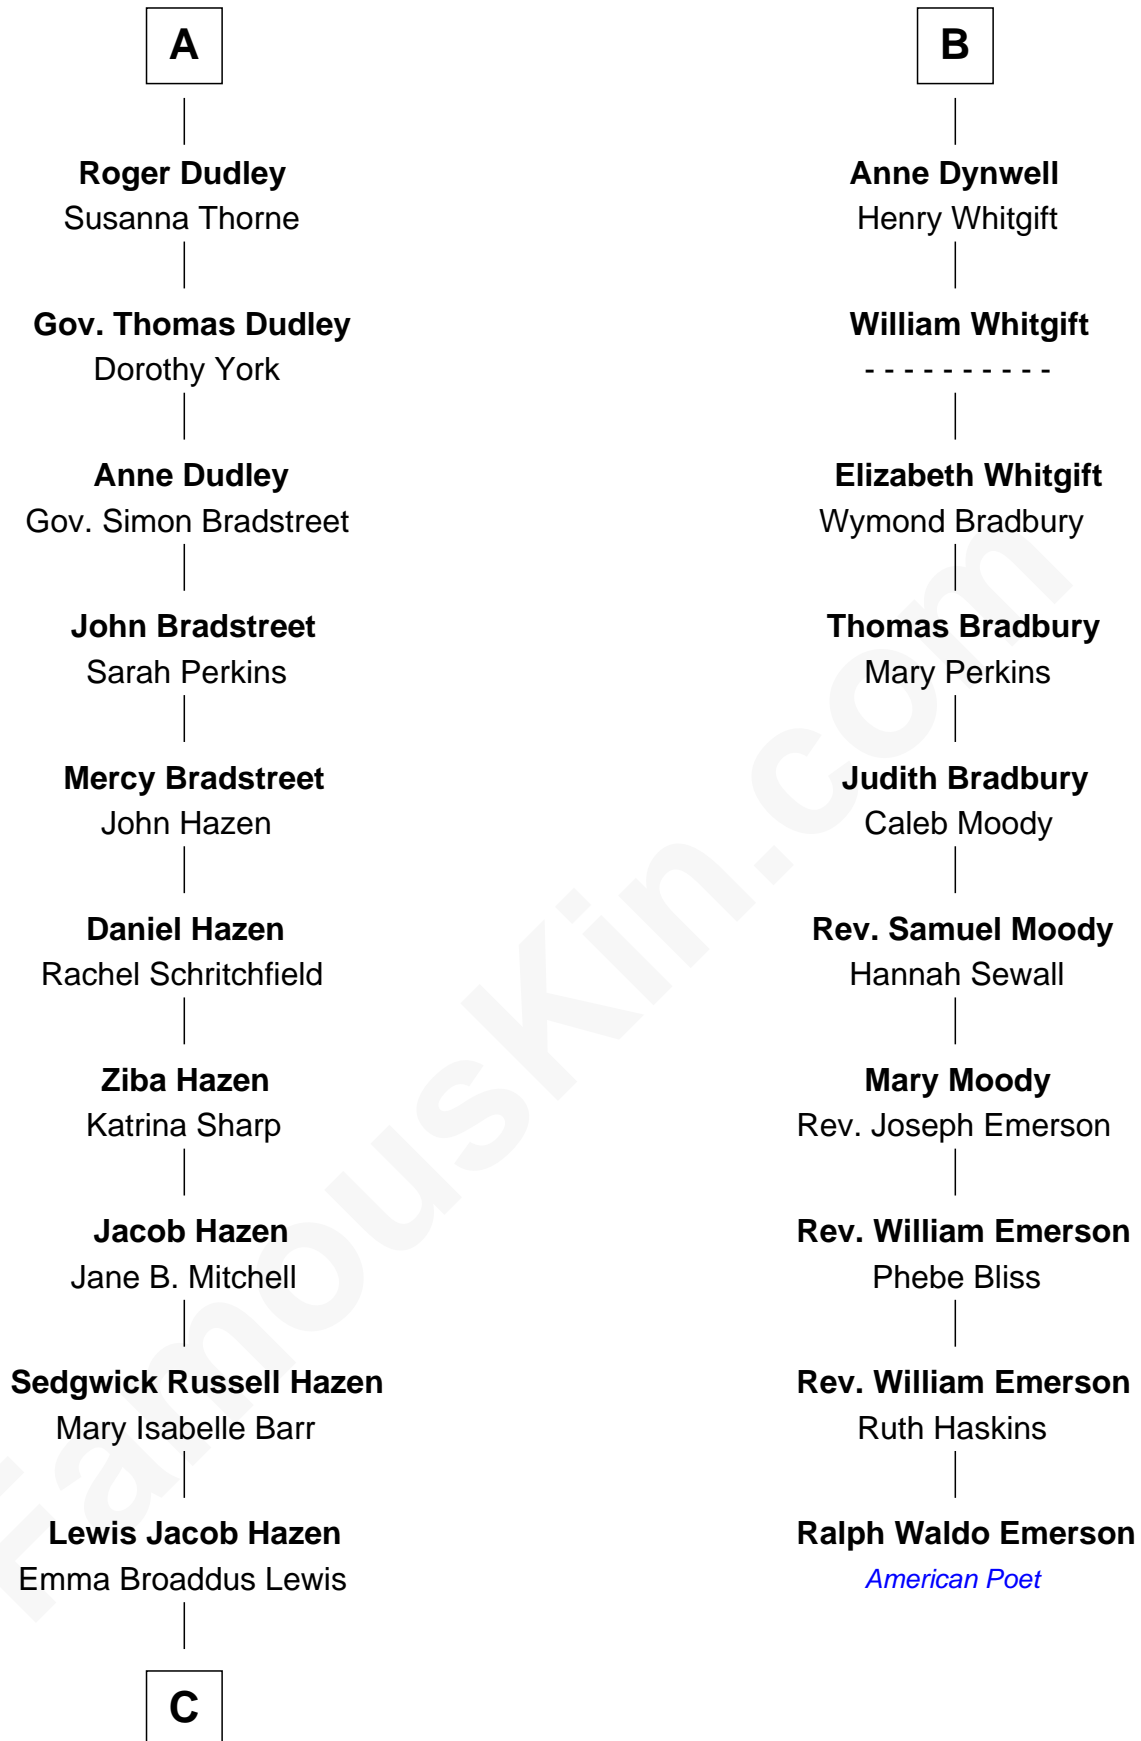

FamousKin.com Relationship Chart of

J. K. Simmons

TV and Movie Actor

16th cousin 3 times removed of

Ralph Waldo Emerson

American Poet

Sir Henry de Percy

Idoine de Clifford

C

—
Ruth Hazen
Col. Ralph Archibald Kimble

—
Patricia Kimble
Dr. Donald William Simmons

—
J. K. Simmons
TV and Movie Actor