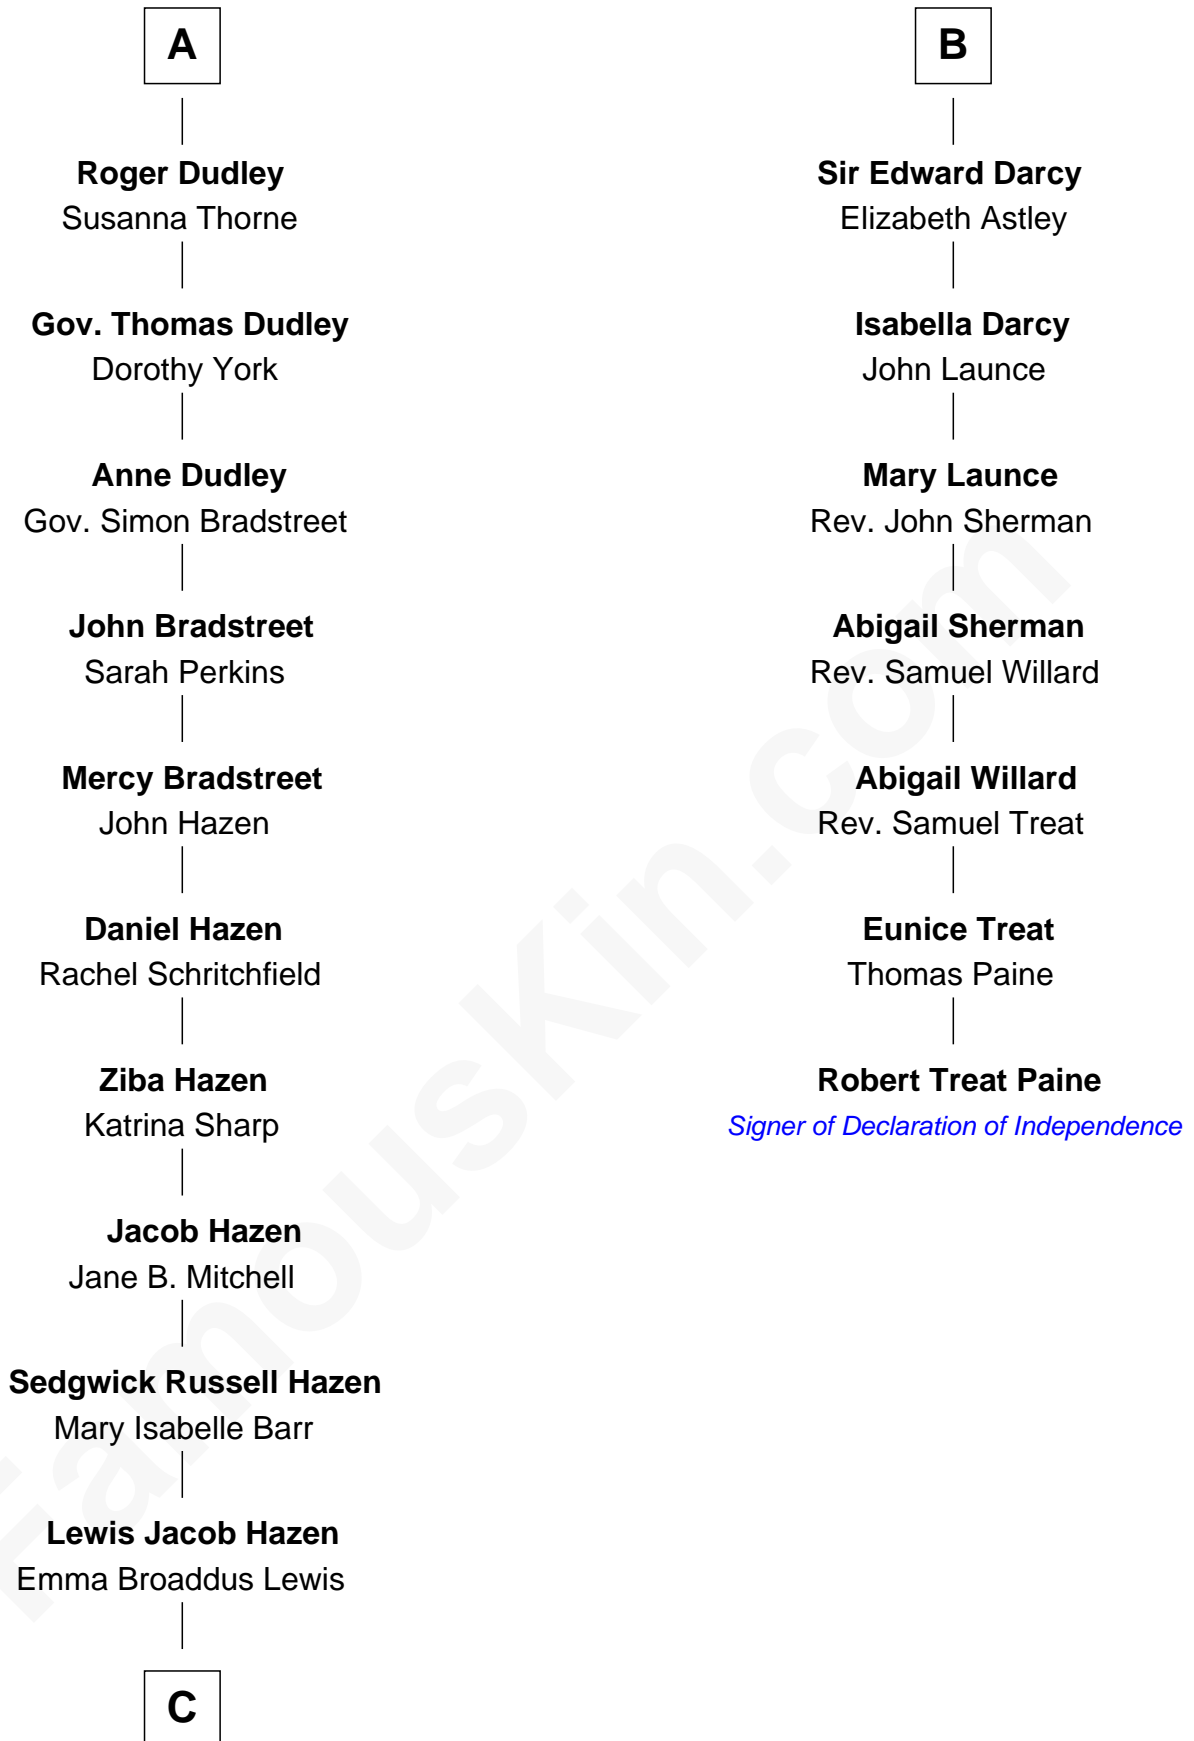

FamousKin.com Relationship Chart of

J. K. Simmons

TV and Movie Actor

13th cousin 6 times removed of

Robert Treat Paine

Signer of the Declaration of Independence

C

Ruth Hazen
Col. Ralph Archibald Kimble