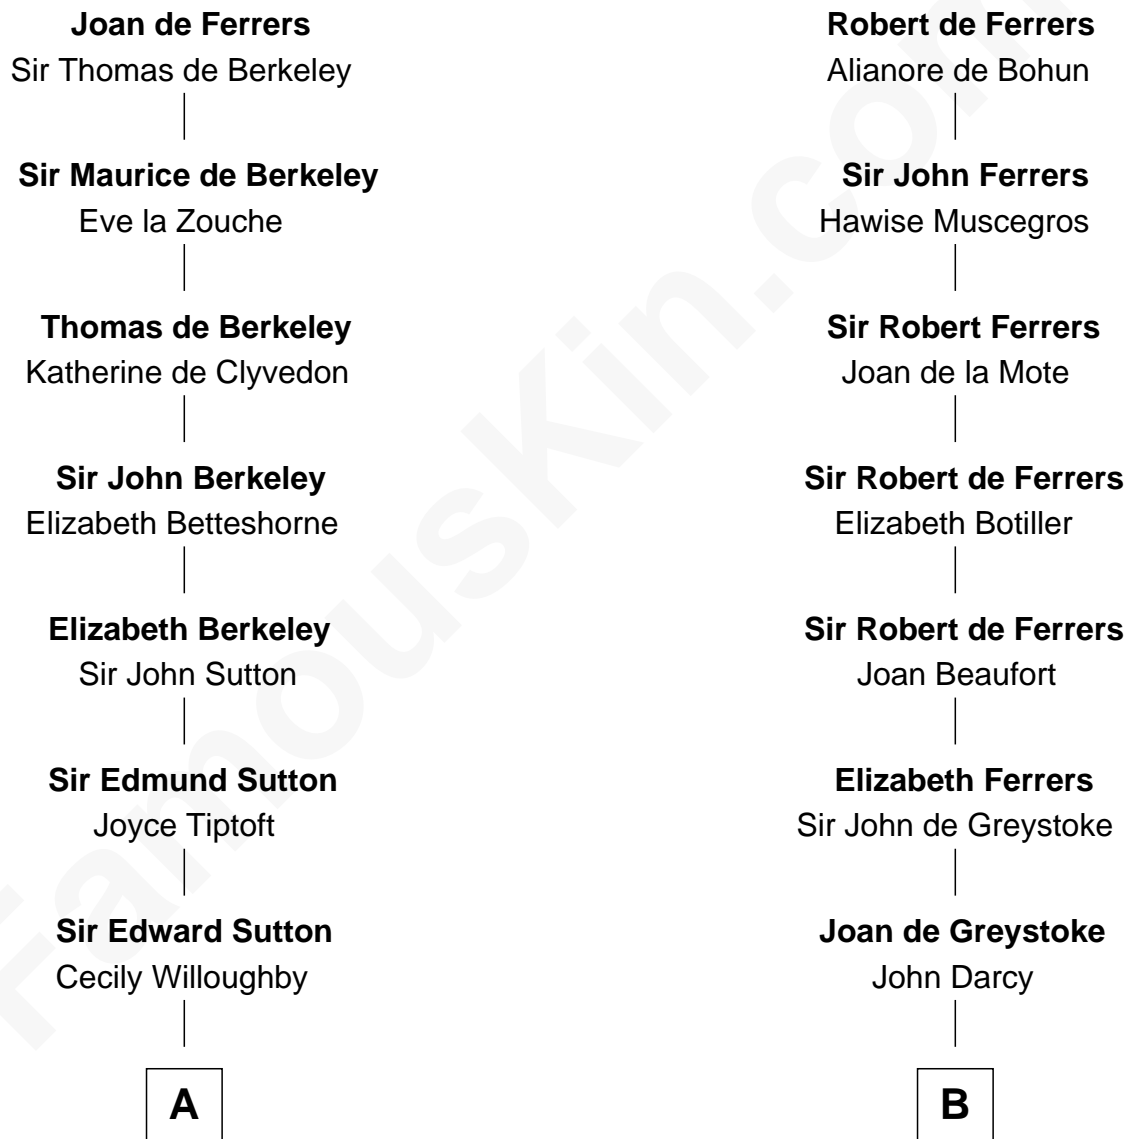

FamousKin.com Relationship Chart of

J. K. Simmons

TV and Movie Actor

17th cousin 4 times removed of

Robert Treat Paine

Signer of the Declaration of Independence

Sir William de Ferrers

Margaret de Quincy

C

—
Sedgwick Russell Hazen

Mary Isabelle Barr

—
Lewis Jacob Hazen

Emma Broaddus Lewis

—
Ruth Hazen

Col. Ralph Archibald Kimble

—
Patricia Kimble