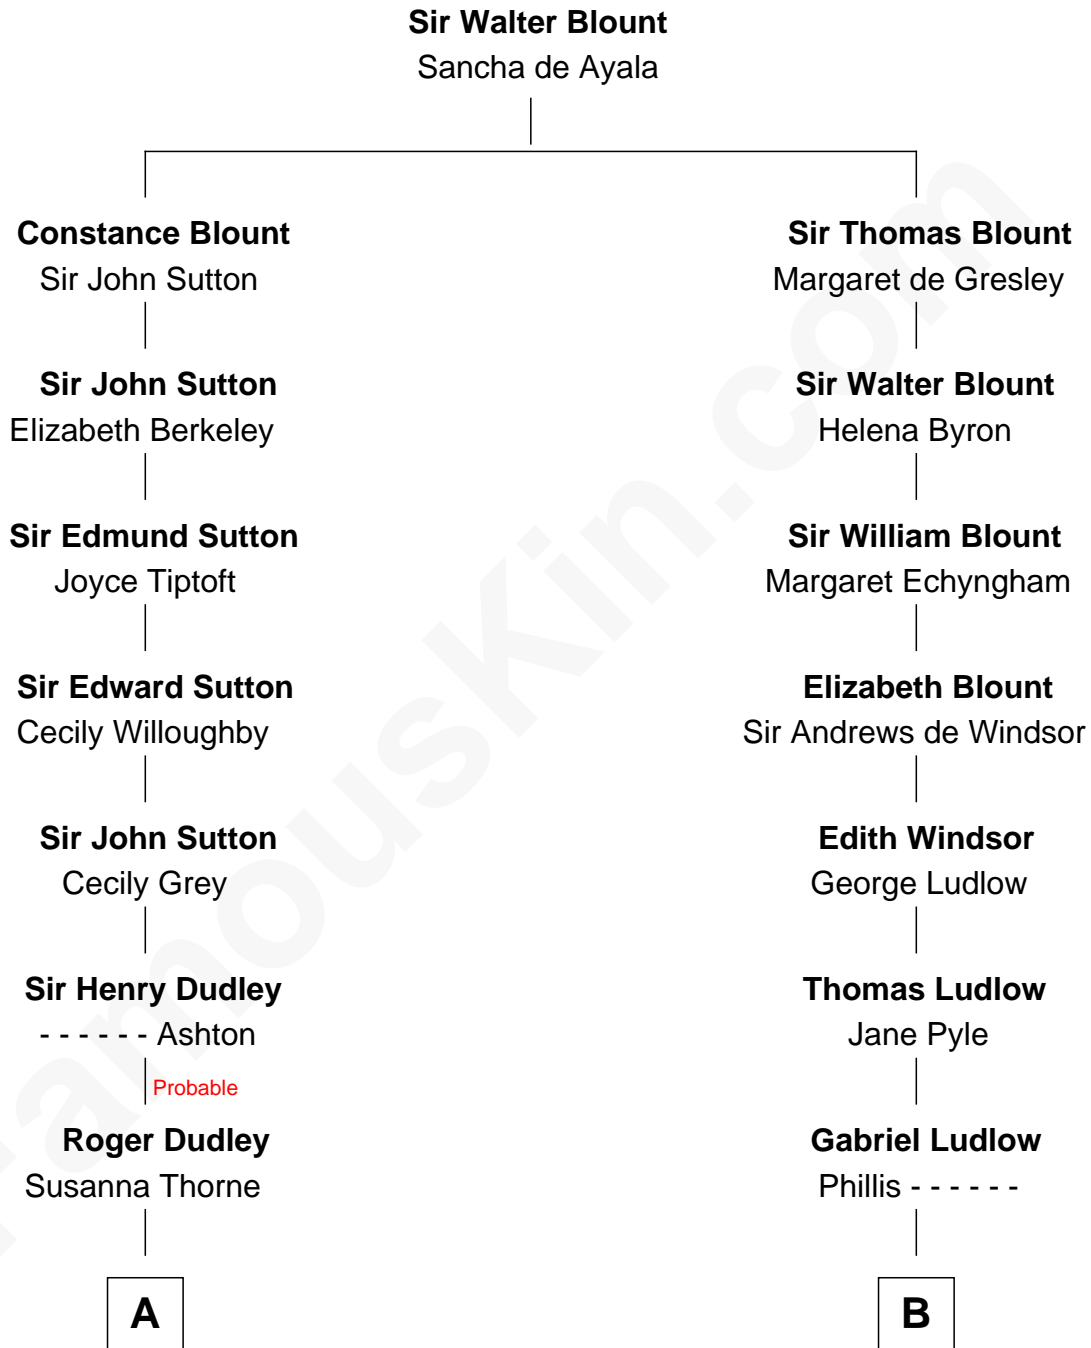

# FamousKin.com Relationship Chart of

**J. K. Simmons**

*TV and Movie Actor*

11th cousin 7 times removed of

**Thomas Nelson**

*Signer of the Declaration of Independence*

**C**

**Patricia Kimble**  
Dr. Donald William Simmons

**J. K. Simmons**  
*TV and Movie Actor*

FamousKin.com