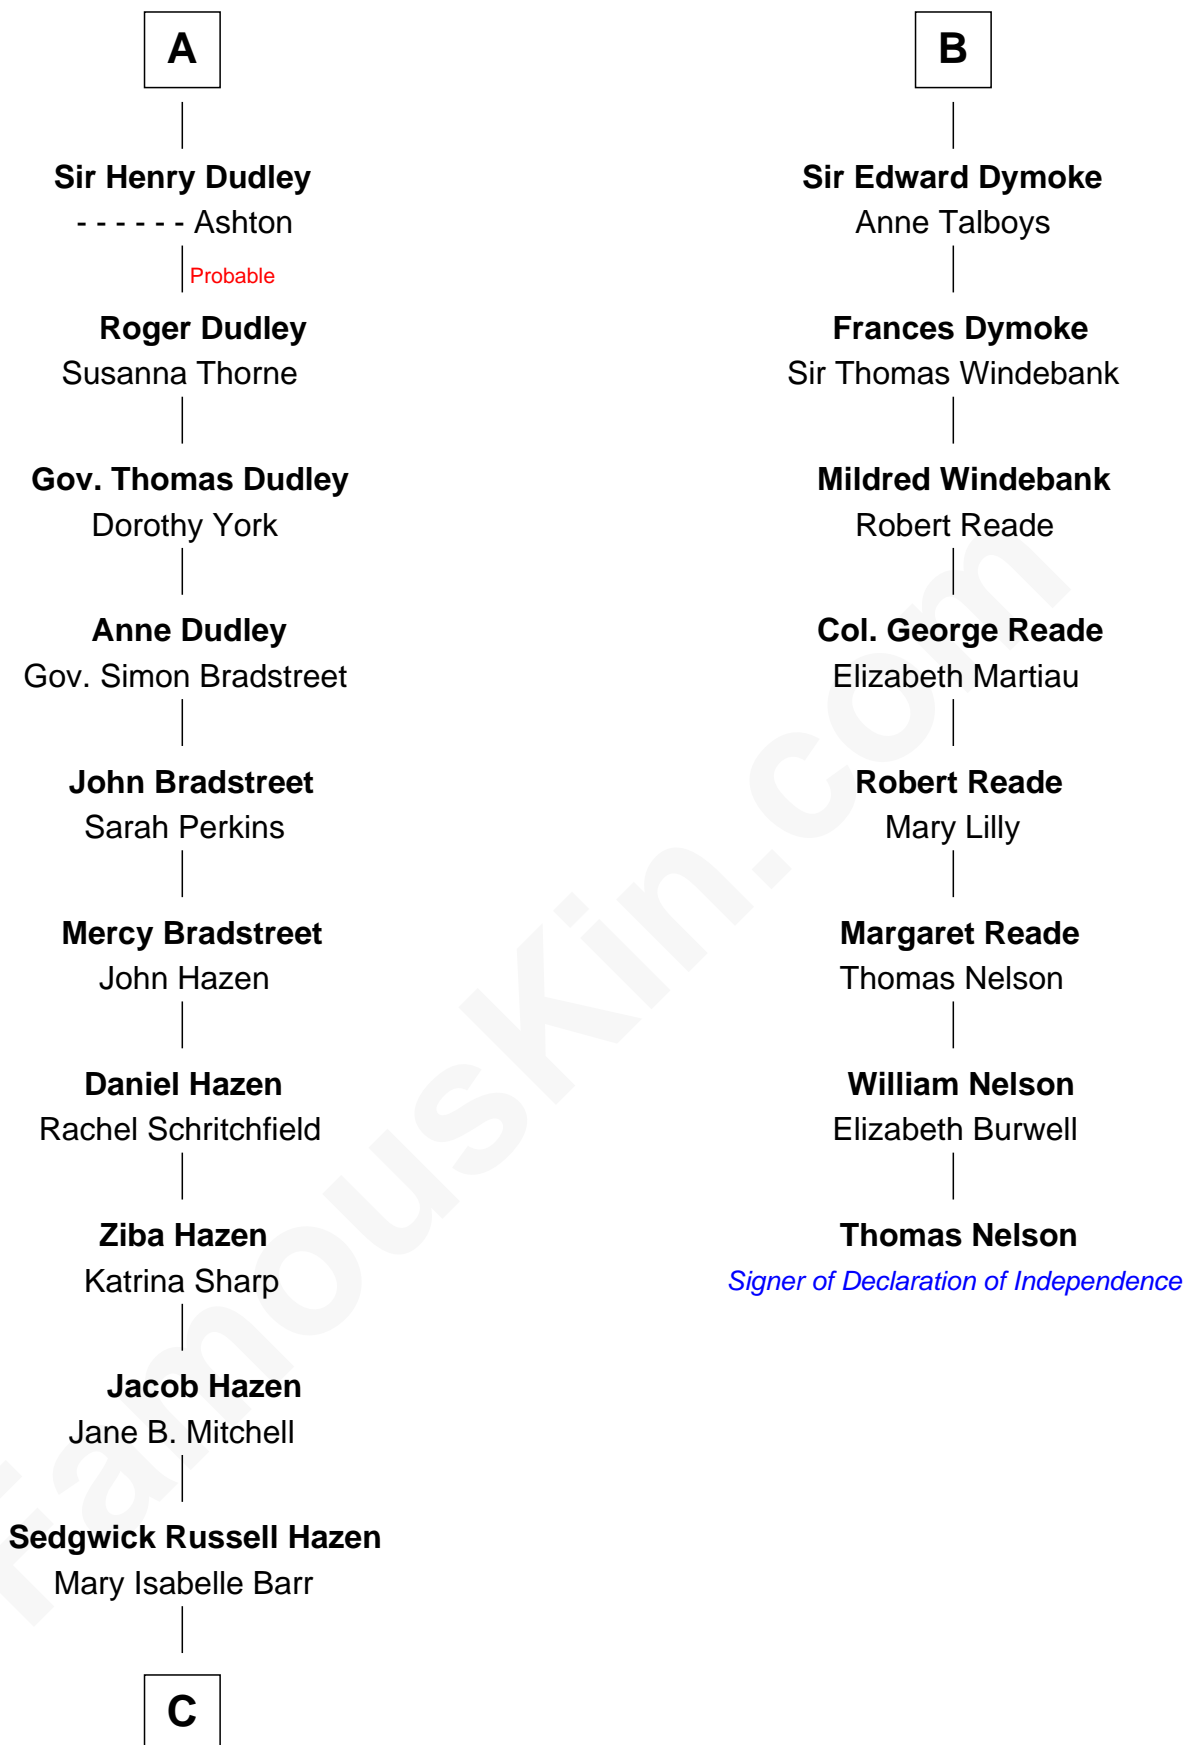

FamousKin.com Relationship Chart of

J. K. Simmons

TV and Movie Actor

14th cousin 6 times removed of

Thomas Nelson

Signer of the Declaration of Independence

Henry Plantagenet

Maud de Chaworth

John de Mowbray

John de Mowbray

Elizabeth de Segrave

Eleanor de Mowbray

John de Welles

Eudo de Welles

Maud de Greystoke

Sir Lionel de Welles

Joan de Waterton

Margaret de Welles

Sir Thomas Dymoke

Sir Robert Dymoke

Ann Sparrow

B

C

—
Lewis Jacob Hazen
Emma Broaddus Lewis