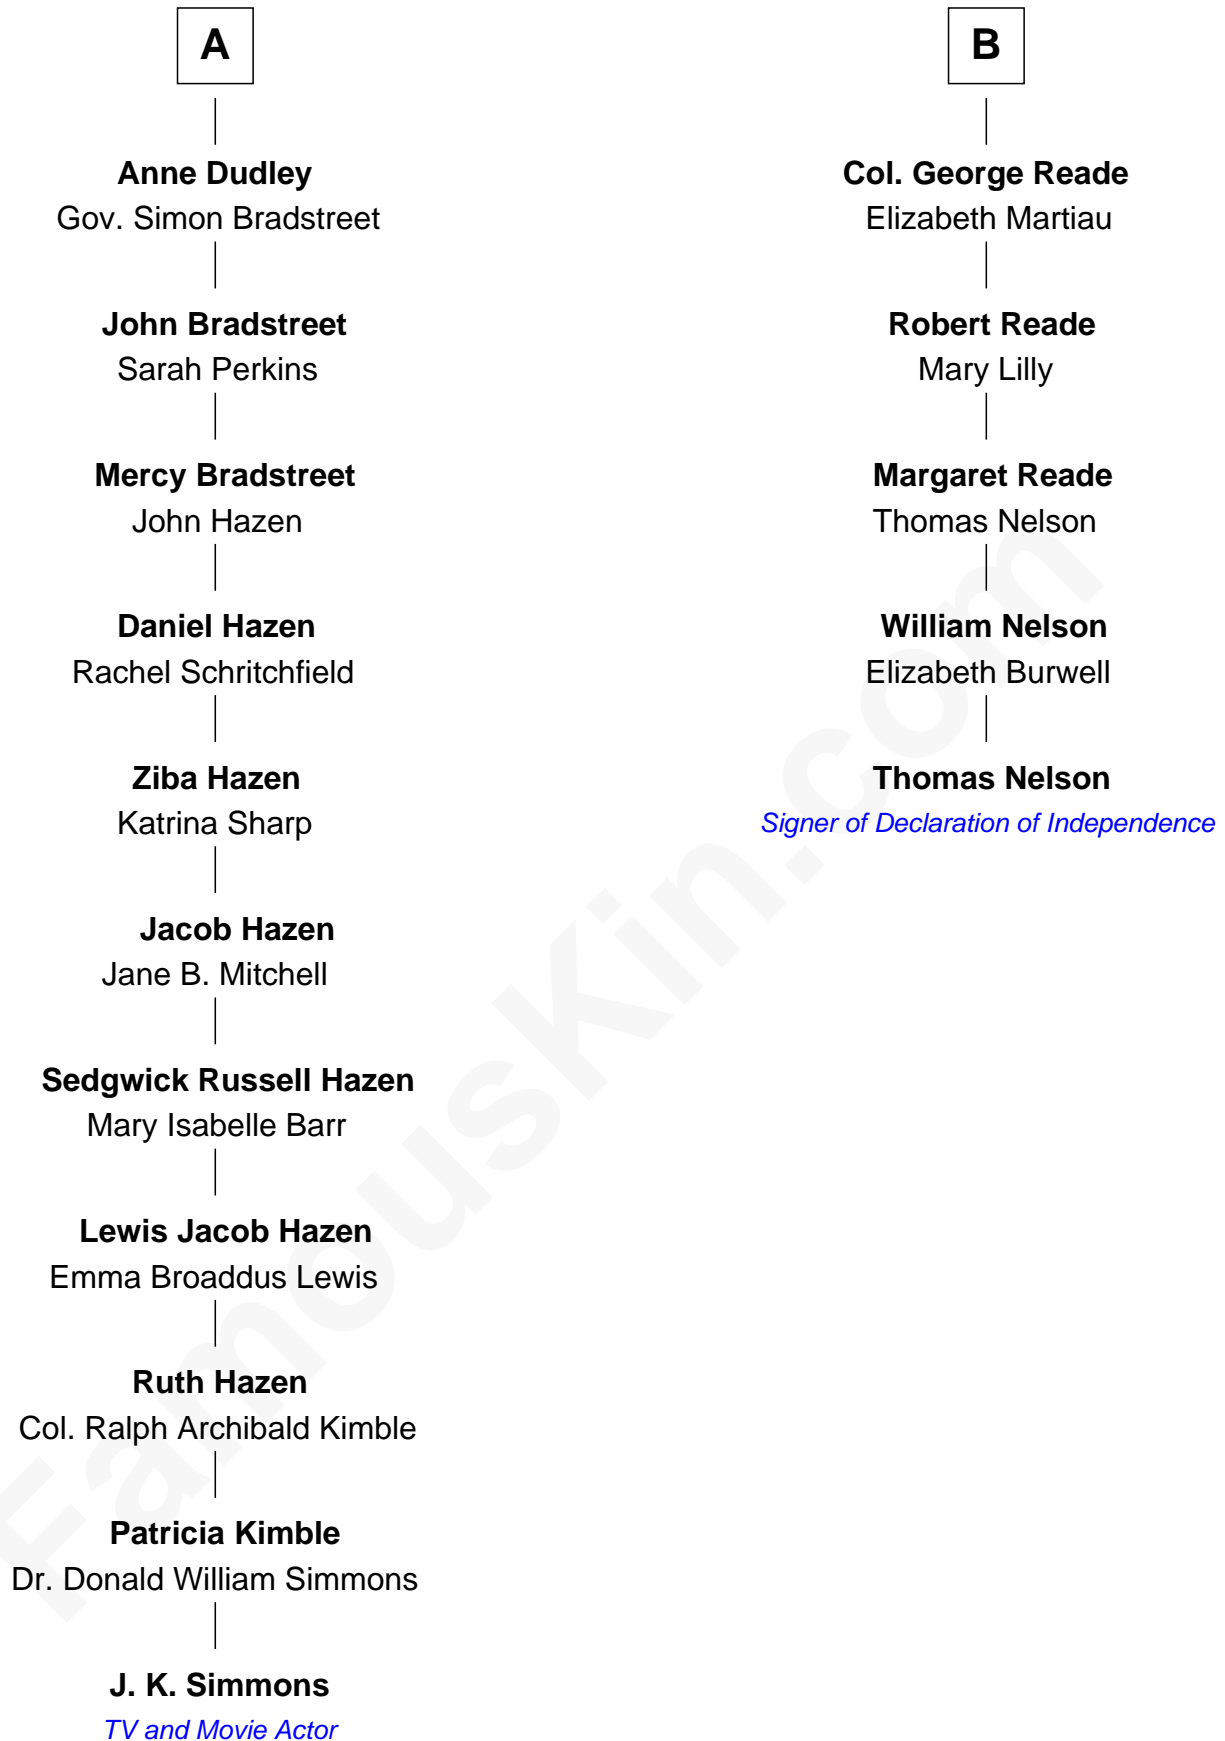

J. K. Simmons photo by [Gordon Correll/gdcgraphics](#) (CC BY 2.0)