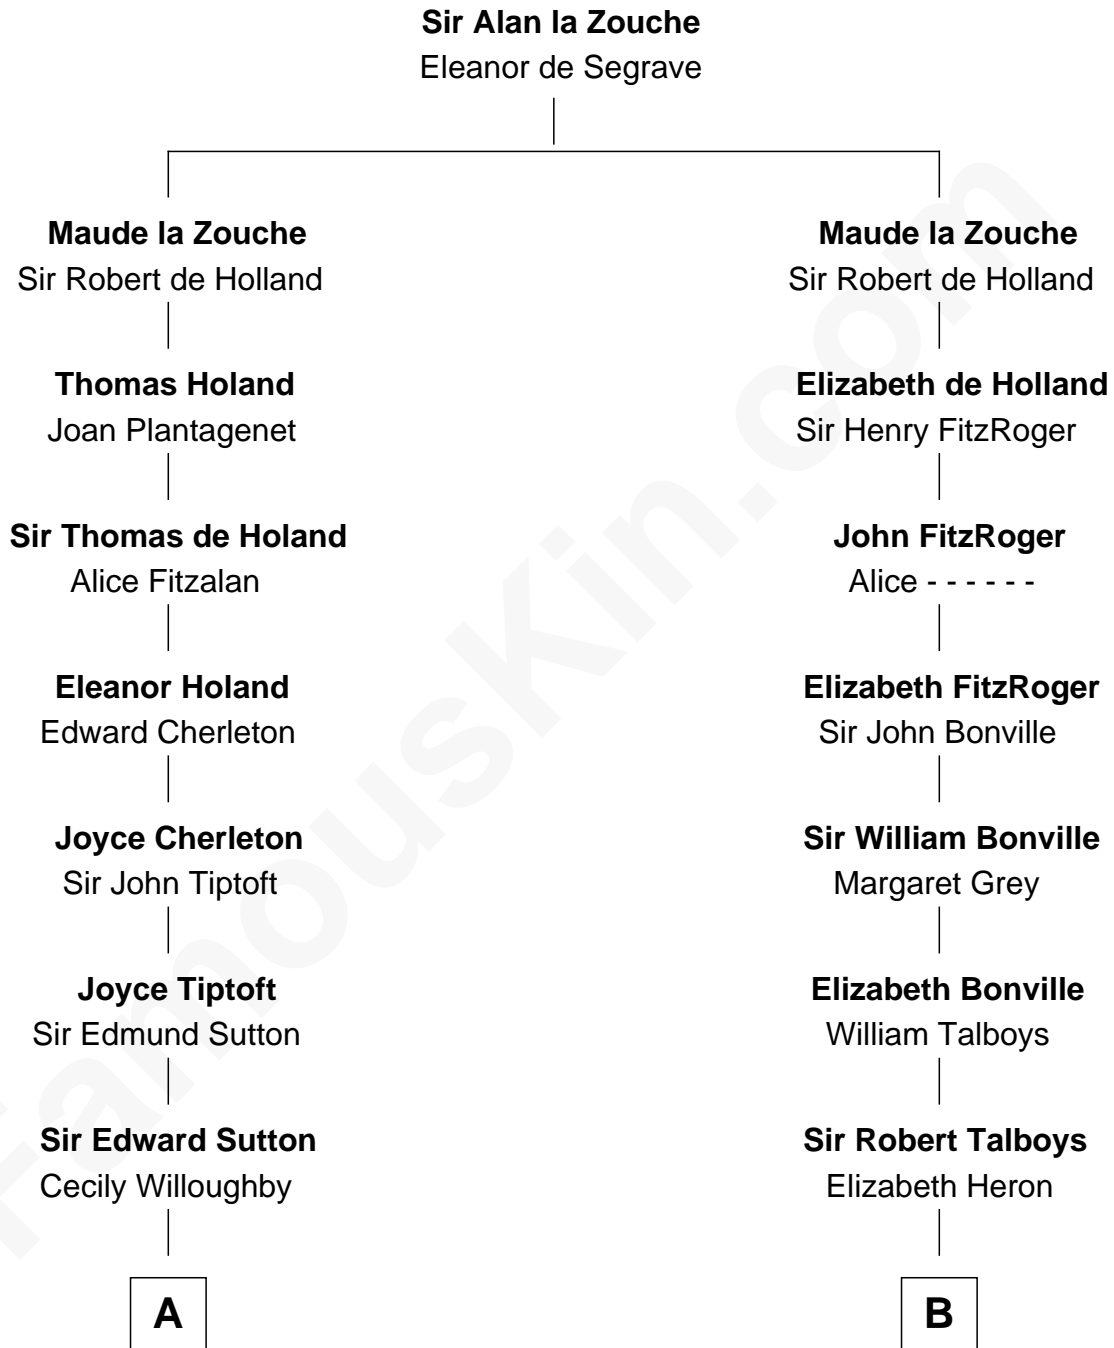

FamousKin.com Relationship Chart of

J. K. Simmons

TV and Movie Actor

15th cousin 6 times removed of

Thomas Nelson

Signer of the Declaration of Independence

C

—
Sedgwick Russell Hazen

Mary Isabelle Barr

—
Lewis Jacob Hazen

Emma Broaddus Lewis

—
Ruth Hazen

Col. Ralph Archibald Kimble

—
Patricia Kimble

Dr. Donald William Simmons

—
J. K. Simmons