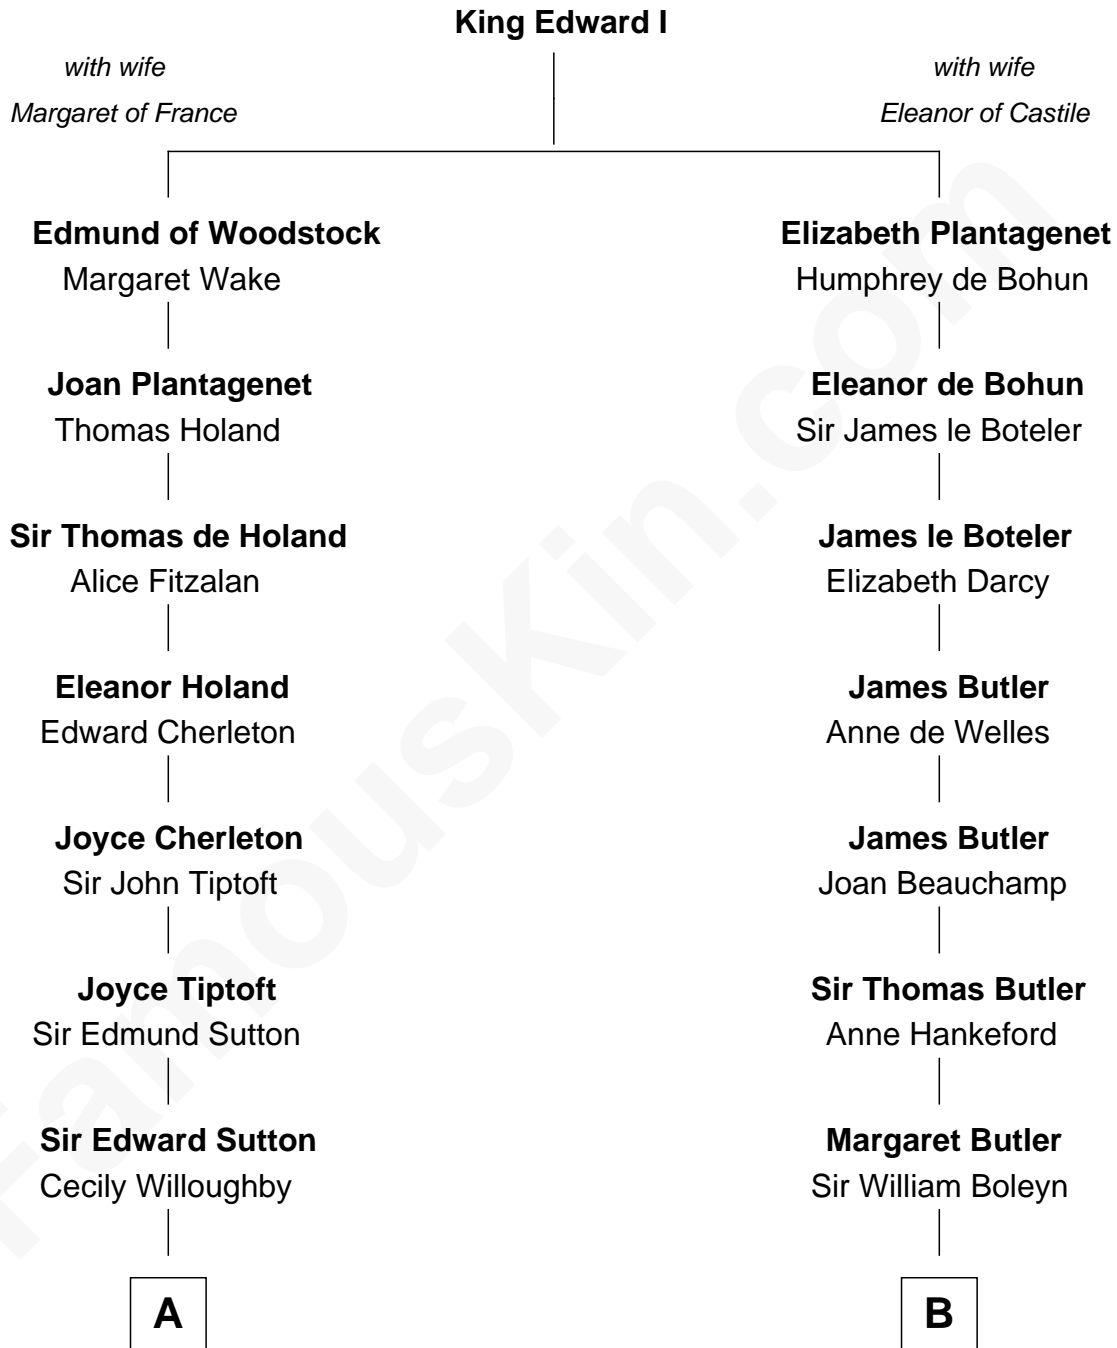

# FamousKin.com Relationship Chart of

**J. K. Simmons**

*TV and Movie Actor*

16th cousin 5 times removed of

**William Floyd**

*Signer of the Declaration of Independence*

**C**

—  
**Sedgwick Russell Hazen**

Mary Isabelle Barr

—  
**Lewis Jacob Hazen**

Emma Broaddus Lewis

—  
**Ruth Hazen**

Col. Ralph Archibald Kimble

—  
**Patricia Kimble**

Dr. Donald William Simmons

—  
**J. K. Simmons**